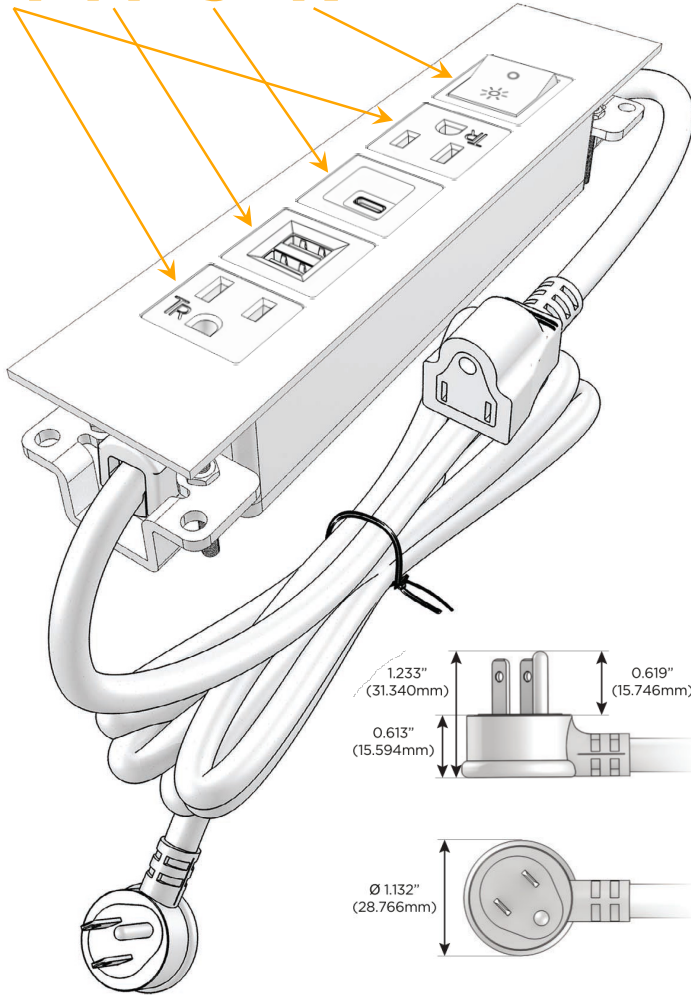

M-POWER-5T

AC POWER & DATA CONNECTIVITY SOLUTION

M-POWER-5T-AMSAAR-CHATP

Specs:

Modules/Ports:

- **A** Tamper Resistant AC Receptacle
- **M** Double USB-A (Fast Charging Ports - 18W)
- **S** USB-C (25W High Speed Charging Port)
- **R** Switched AC (Rocker Switch)

A M S R