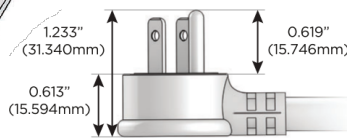

M-POWER-5T

AC POWER & DATA CONNECTIVITY SOLUTION

M-POWER-5T-AMSAAR-CHATP

Specs:

Modules/Ports:

- **A** Tamper Resistant AC Receptacle
- **M** Double USB-A (Fast Charging Ports - 18W)
- **S** USB-C (25W High Speed Charging Port)
- **R** Switched AC (Rocker Switch)

A M S R