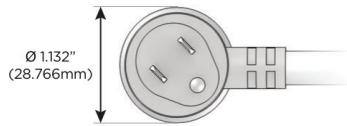

M-POWER-5T

AC POWER & DATA CONNECTIVITY SOLUTION

M-POWER-5T-AMSAAR-CHATP

Specs:

Modules/Ports:

- **A** Tamper Resistant AC Receptacle
- **M** Double USB-A (Fast Charging Ports - 18W)
- **S** USB-C (25W High Speed Charging Port)
- **R** Switched AC (Rocker Switch)

A M S R