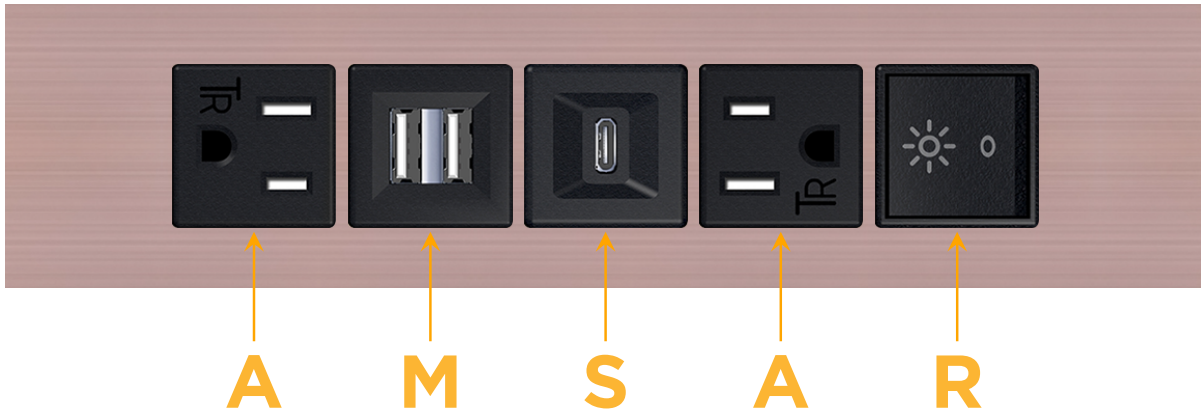

Trim Plate Finish: **CHAMPAGNE (ABS)**

Custom Finishes Available

M-POWER-5T-AMSTAR-CHATP

Features:

**Module/Port Options:**

- A** Tamper Resistant AC Receptacle
- E** USB-A & USB-C (20W)
- M** Double USB-A (Fast Charging Ports - 18W)
- H** HDMI
- 6** CAT 6
- 12** RJ 12
- X** Switched AC
- Y** 3-Way Switch (Low Voltage)
- V** USB-C (45W High Speed Charging Port)
- S** USB-C (25W High Speed Charging Port)
- R** Switched AC (Rocker Switch)
- D** Dimmer Switch

**Plug:**

Supplied with Low Profile Flat 45° Angle 120 VAC Plug

Optional Standard Straight 120 VAC Plug

Optional Straight 120 VAC Pass-through Plug

- CLEAN, COMPACT DESIGN
- STREAMLINED
- LOW PROFILE
- SIDE-EXITING CORDS
- PLUG & PLAY
- 6' AC CORD & PLUG (FLAT PLUG STANDARD)
- CUSTOMIZABLE CONFIGURATIONS AND FINISHES
- UL LISTED FOR MOUNTING IN FURNITURE
- 15A

## AC POWER & DATA CONNECTIVITY SOLUTION

M-POWER-5T-AMSAAR-CHATP

Specs:

**Modules/Ports:**

- A** Tamper Resistant AC Receptacle
- M** Double USB-A (Fast Charging Ports - 18W)
- S** USB-C (25W High Speed Charging Port)
- R** Switched AC (Rocker Switch)