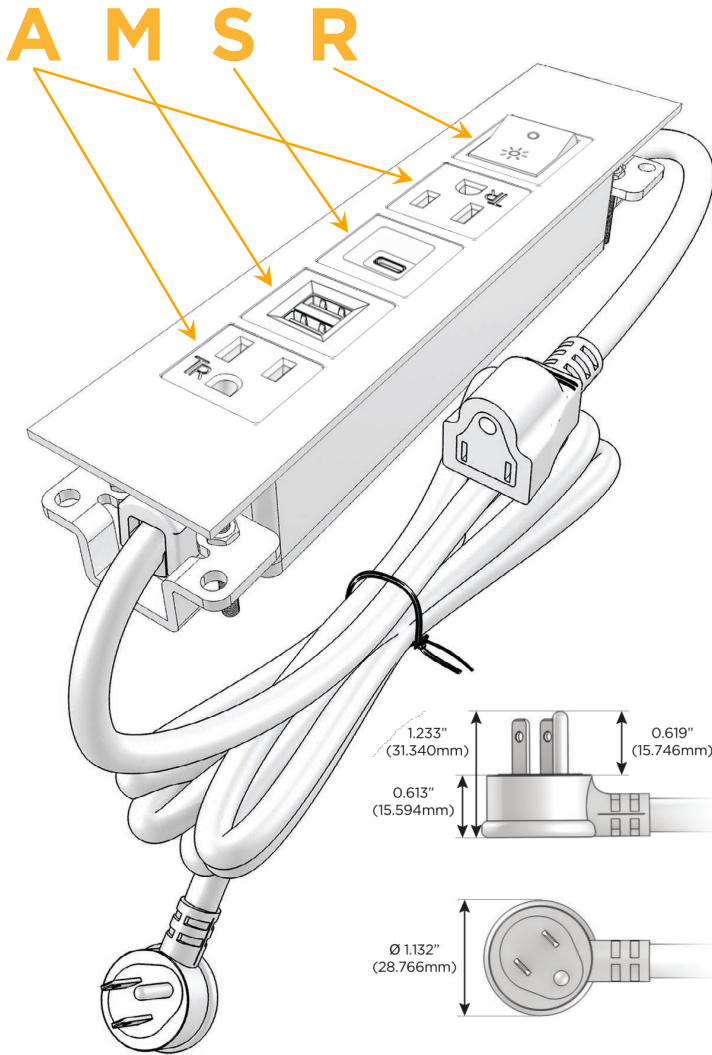

### Module/Port Options:

- A** Tamper Resistant AC Receptacle
- E** USB-A & USB-C (20W)
- M** Double USB-A (Fast Charging Ports - 18W)
- H** HDMI
- 6** CAT 6
- 12** RJ 12
- X** Switched AC
- Y** 3-Way Switch (Low Voltage)
- V** USB-C (45W High Speed Charging Port)
- S** USB-C (25W High Speed Charging Port)
- R** Switched AC (Rocker Switch)
- D** Dimmer Switch

### Plug:

Supplied with Low Profile Flat 45° Angle 120 VAC Plug

Optional Standard Straight 120 VAC Plug

Optional Straight 120 VAC Pass-through Plug

- CLEAN, COMPACT DESIGN
- STREAMLINED
- LOW PROFILE
- SIDE-EXITING CORDS
- PLUG & PLAY
- 6' AC CORD & PLUG (FLAT PLUG STANDARD)
- CUSTOMIZABLE CONFIGURATIONS AND FINISHES
- UL LISTED FOR MOUNTING IN FURNITURE
- 15A

## AC POWER & DATA CONNECTIVITY SOLUTION

M-POWER-5T-AMSAAR-BZ5AATP

Specs:

**Modules/Ports:**

- A** Tamper Resistant AC Receptacle
- M** Double USB-A (Fast Charging Ports - 18W)
- S** USB-C (25W High Speed Charging Port)
- R** Switched AC (Rocker Switch)