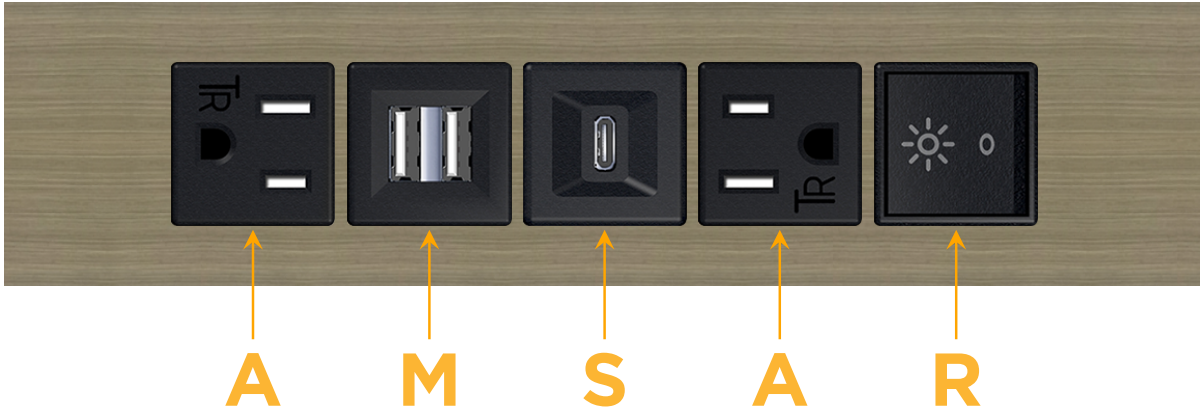

M-POWER-5T

AC POWER & DATA CONNECTIVITY SOLUTION

M-POWER-5T-AMSTAR-BZ5AATP

Distributed by

Mormax Company, Inc.

8 Westchester Plaza

Elmsford, NY 10523

914-699-0101

sales@mormax.com

mormax.com

Metro Light & Power's line of power & data solutions offers sophisticated design elements combined with greater ease of installation. Streamlined and low-profile, enhanced by side-exiting cords, our outlets advance the industry with their cutting edge look and feel. We believe flexibility is key, and we provide a variety of mounting options, including the ability to mount in limited spaces. Our outlets are available in many finishes and configurations, in addition to a custom color and finish capability for our clients.

Trim Plate Finish: **ANTIQUED ARCHITECTURAL BRONZE (ABS)**

Custom Finishes Available

M-POWER-5T-AMSTAR-BZ5AATP

Features:

Module/Port Options:

- **A** Tamper Resistant AC Receptacle
- **E** USB-A & USB-C (20W)
- **M** Double USB-A (Fast Charging Ports - 18W)
- **H** HDMI
- **6** CAT 6
- **12** RJ 12
- **X** Switched AC
- **Y** 3-Way Switch (Low Voltage)
- **V** USB-C (45W High Speed Charging Port)
- **S** USB-C (25W High Speed Charging Port)
- **R** Switched AC (Rocker Switch)
- **D** Dimmer Switch

Plug:

Supplied with Low Profile Flat 45° Angle 120 VAC Plug

Optional Standard Straight 120 VAC Plug

Optional Straight 120 VAC Pass-through Plug

- CLEAN, COMPACT DESIGN
- STREAMLINED
- LOW PROFILE
- SIDE-EXITING CORDS
- PLUG & PLAY
- 6' AC CORD & PLUG (FLAT PLUG STANDARD)
- CUSTOMIZABLE CONFIGURATIONS AND FINISHES
- UL LISTED FOR MOUNTING IN FURNITURE
- 15A