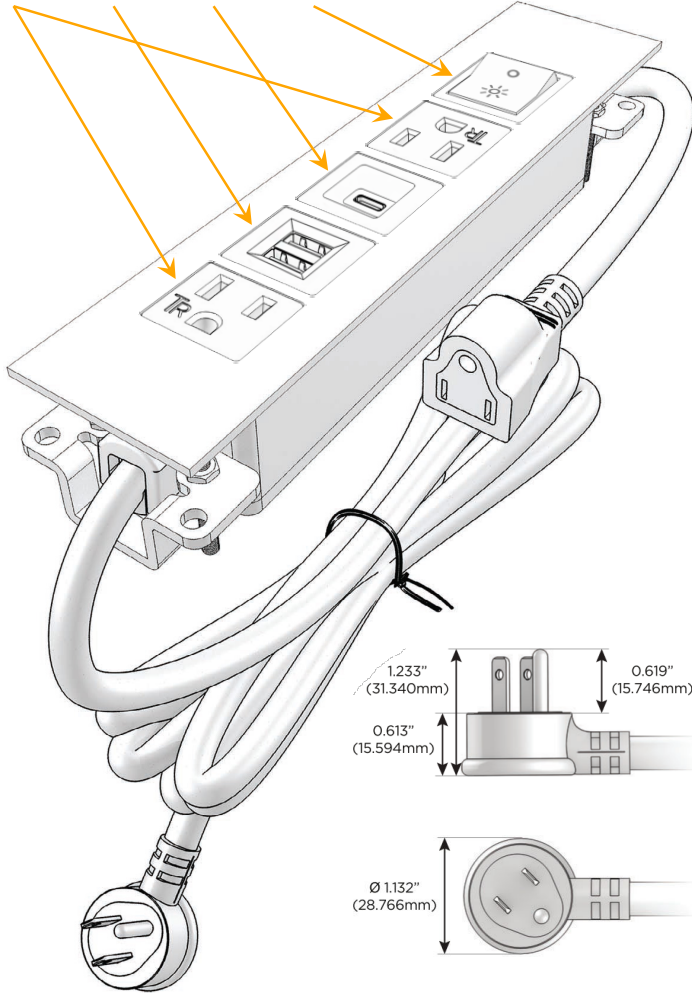

M-POWER-5T

AC POWER & DATA CONNECTIVITY SOLUTION

M-POWER-5T-AMSAAR-B2ATP

Specs:

Modules/Ports:

- **A** Tamper Resistant AC Receptacle
- **M** Double USB-A (Fast Charging Ports - 18W)
- **S** USB-C (25W High Speed Charging Port)
- **R** Switched AC (Rocker Switch)

A M S R