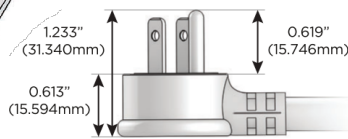

M-POWER-5T

AC POWER & DATA CONNECTIVITY SOLUTION

M-POWER-5T-AMSAAR-B2ATP

Specs:

Modules/Ports:

- **A** Tamper Resistant AC Receptacle
- **M** Double USB-A (Fast Charging Ports - 18W)
- **S** USB-C (25W High Speed Charging Port)
- **R** Switched AC (Rocker Switch)

A M S R