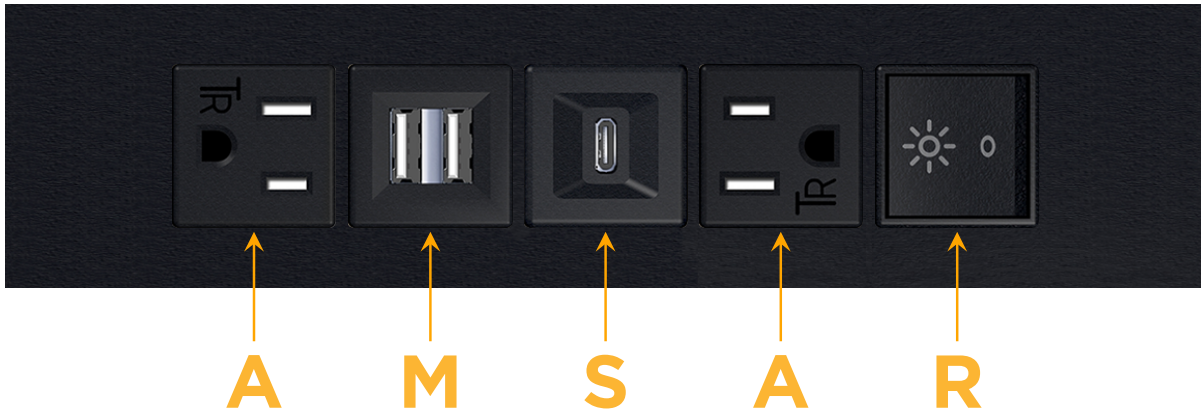

M-POWER-5T

AC POWER & DATA CONNECTIVITY SOLUTION

M-POWER-5T-AMSAR-B2ATP

Distributed by

Mormax Company, Inc.

8 Westchester Plaza

Elmsford, NY 10523

914-699-0101

sales@mormax.com

mormax.com

Metro Light & Power's line of power & data solutions offers sophisticated design elements combined with greater ease of installation. Streamlined and low-profile, enhanced by side-exiting cords, our outlets advance the industry with their cutting edge look and feel. We believe flexibility is key, and we provide a variety of mounting options, including the ability to mount in limited spaces. Our outlets are available in many finishes and configurations, in addition to a custom color and finish capability for our clients.

Trim Plate Finish: **SATIN BLACK (ABS)**

Custom Finishes Available

M-POWER-5T-AMSAR-B2ATP

Features:

Module/Port Options:

- **A** Tamper Resistant AC Receptacle
- **E** USB-A & USB-C (20W)
- **M** Double USB-A (Fast Charging Ports - 18W)
- **H** HDMI
- **6** CAT 6
- **12** RJ 12
- **X** Switched AC
- **Y** 3-Way Switch (Low Voltage)
- **V** USB-C (45W High Speed Charging Port)
- **S** USB-C (25W High Speed Charging Port)
- **R** Switched AC (Rocker Switch)
- **D** Dimmer Switch

Plug:

Supplied with Low Profile Flat 45° Angle 120 VAC Plug

Optional Standard Straight 120 VAC Plug

Optional Straight 120 VAC Pass-through Plug

- CLEAN, COMPACT DESIGN
- STREAMLINED
- LOW PROFILE
- SIDE-EXITING CORDS
- PLUG & PLAY
- 6' AC CORD & PLUG (FLAT PLUG STANDARD)
- CUSTOMIZABLE CONFIGURATIONS AND FINISHES
- UL LISTED FOR MOUNTING IN FURNITURE
- 15A