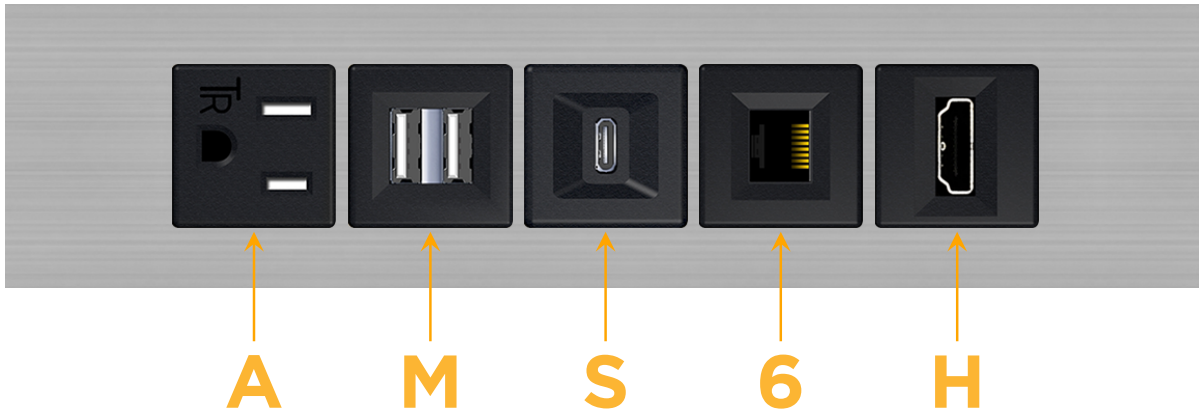

M-POWER-5T

AC POWER & DATA CONNECTIVITY SOLUTION

M-POWER-5T-AMS6H-SS4TP

Distributed by

Mormax Company, Inc.

8 Westchester Plaza

Elmsford, NY 10523

914-699-0101

sales@mormax.com

mormax.com

Metro Light & Power's line of power & data solutions offers sophisticated design elements combined with greater ease of installation. Streamlined and low-profile, enhanced by side-exiting cords, our outlets advance the industry with their cutting edge look and feel. We believe flexibility is key, and we provide a variety of mounting options, including the ability to mount in limited spaces. Our outlets are available in many finishes and configurations, in addition to a custom color and finish capability for our clients.

Trim Plate Finish: **STAINLESS STEEL BRUSHED**

Custom Finishes Available

M-POWER-5T-AMS6H-SS4TP

Features:

Module/Port Options:

- **A** Tamper Resistant AC Receptacle
- **E** USB-A & USB-C (20W)
- **M** Double USB-A (Fast Charging Ports - 18W)
- **H** HDMI
- **6** CAT 6
- **12** RJ 12
- **X** Switched AC
- **Y** 3-Way Switch (Low Voltage)
- **V** USB-C (45W High Speed Charging Port)
- **S** USB-C (25W High Speed Charging Port)
- **R** Switched AC (Rocker Switch)
- **D** Dimmer Switch

Plug:

Supplied with Low Profile Flat 45° Angle 120 VAC Plug

Optional Standard Straight 120 VAC Plug

Optional Straight 120 VAC Pass-through Plug

- CLEAN, COMPACT DESIGN
- STREAMLINED
- LOW PROFILE
- SIDE-EXITING CORDS
- PLUG & PLAY
- 6' AC CORD & PLUG (FLAT PLUG STANDARD)
- CUSTOMIZABLE CONFIGURATIONS AND FINISHES
- UL LISTED FOR MOUNTING IN FURNITURE
- 15A