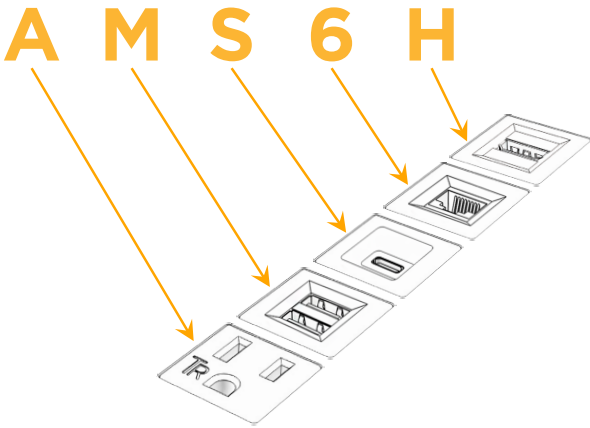

### Plug:

Supplied with Low Profile Flat 45° Angle 120 VAC Plug

Optional Standard Straight 120 VAC Plug

Optional Straight 120 VAC Pass-through Plug

- CLEAN, COMPACT DESIGN
- STREAMLINED
- LOW PROFILE
- SIDE-EXITING CORDS
- PLUG & PLAY
- 6' AC CORD & PLUG (FLAT PLUG STANDARD)
- CUSTOMIZABLE CONFIGURATIONS AND FINISHES
- UL LISTED FOR MOUNTING IN FURNITURE
- 15A

# M-POWER-5T

AC POWER & DATA CONNECTIVITY SOLUTION

M-POWER-5T-AMS6H-SS4TP

Specs:

**Modules/Ports:**

- A** Tamper Resistant AC Receptacle
- M** Double USB-A (Fast Charging Ports - 18W)
- S** USB-C (25W High Speed Charging Port)
- 6** CAT 6
- H** HDMI