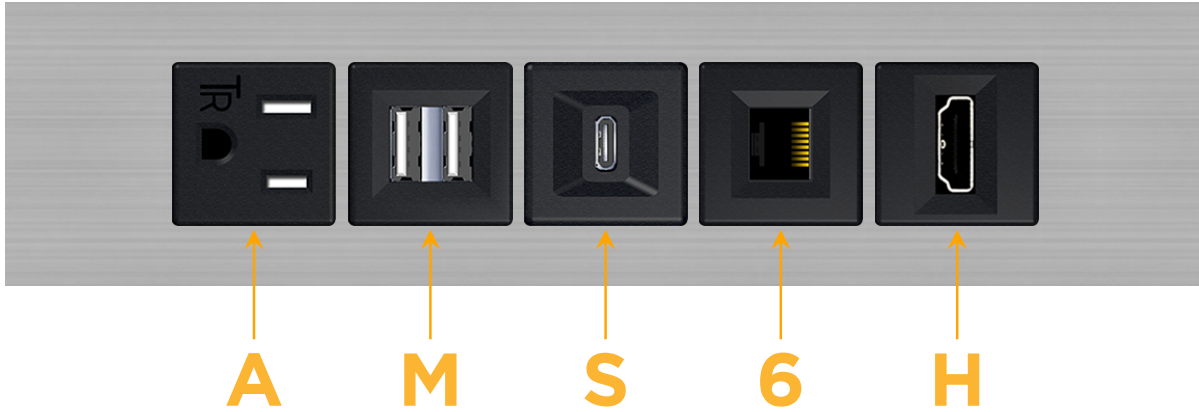

Trim Plate Finish: **BRUSHED STAINLESS (ABS)**

Custom Finishes Available

M-POWER-5T-AMS6H-SS4ATP

Features:

**Module/Port Options:**

- A** Tamper Resistant AC Receptacle
- E** USB-A & USB-C (20W)
- M** Double USB-A (Fast Charging Ports - 18W)
- H** HDMI
- 6** CAT 6
- 12** RJ 12
- X** Switched AC
- Y** 3-Way Switch (Low Voltage)
- V** USB-C (45W High Speed Charging Port)
- S** USB-C (25W High Speed Charging Port)
- R** Switched AC (Rocker Switch)
- D** Dimmer Switch

**Plug:**

Supplied with Low Profile Flat 45° Angle 120 VAC Plug

Optional Standard Straight 120 VAC Plug

Optional Straight 120 VAC Pass-through Plug

- CLEAN, COMPACT DESIGN
- STREAMLINED
- LOW PROFILE
- SIDE-EXITING CORDS
- PLUG & PLAY
- 6' AC CORD & PLUG (FLAT PLUG STANDARD)
- CUSTOMIZABLE CONFIGURATIONS AND FINISHES
- UL LISTED FOR MOUNTING IN FURNITURE
- 15A

## AC POWER & DATA CONNECTIVITY SOLUTION

M-POWER-5T-AMS6H-SS4ATP

Specs:

**Modules/Ports:**

- A** Tamper Resistant AC Receptacle
- M** Double USB-A (Fast Charging Ports - 18W)
- S** USB-C (25W High Speed Charging Port)
- 6** CAT 6
- H** HDMI