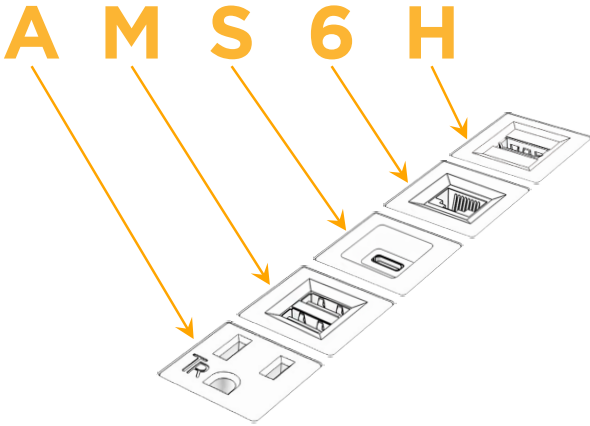

**Plug:**

Supplied with Low Profile Flat 45° Angle 120 VAC Plug

Optional Standard Straight 120 VAC Plug

Optional Straight 120 VAC Pass-through Plug

- CLEAN, COMPACT DESIGN
- STREAMLINED
- LOW PROFILE
- SIDE-EXITING CORDS
- PLUG & PLAY
- 6' AC CORD & PLUG (FLAT PLUG STANDARD)
- CUSTOMIZABLE CONFIGURATIONS AND FINISHES
- UL LISTED FOR MOUNTING IN FURNITURE
- 15A

## AC POWER & DATA CONNECTIVITY SOLUTION

M-POWER-5T-AMS6H-SS4ATP

Specs:

**Modules/Ports:**

- A** Tamper Resistant AC Receptacle
- M** Double USB-A (Fast Charging Ports - 18W)
- S** USB-C (25W High Speed Charging Port)
- 6** CAT 6
- H** HDMI