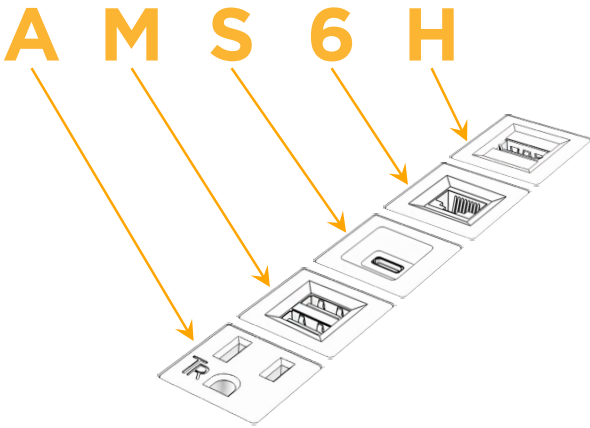

Plug:

Supplied with Low Profile Flat 45° Angle 120 VAC Plug

Optional Standard Straight 120 VAC Plug

Optional Straight 120 VAC Pass-through Plug

- CLEAN, COMPACT DESIGN
- STREAMLINED
- LOW PROFILE
- SIDE-EXITING CORDS
- PLUG & PLAY
- 6' AC CORD & PLUG (FLAT PLUG STANDARD)
- CUSTOMIZABLE CONFIGURATIONS AND FINISHES
- UL LISTED FOR MOUNTING IN FURNITURE
- 15A

M-POWER-5T

AC POWER & DATA CONNECTIVITY SOLUTION

M-POWER-5T-AMS6H-CRATP

Specs:

Modules/Ports:

- A** Tamper Resistant AC Receptacle
- M** Double USB-A (Fast Charging Ports - 18W)
- S** USB-C (25W High Speed Charging Port)
- 6** CAT 6
- H** HDMI