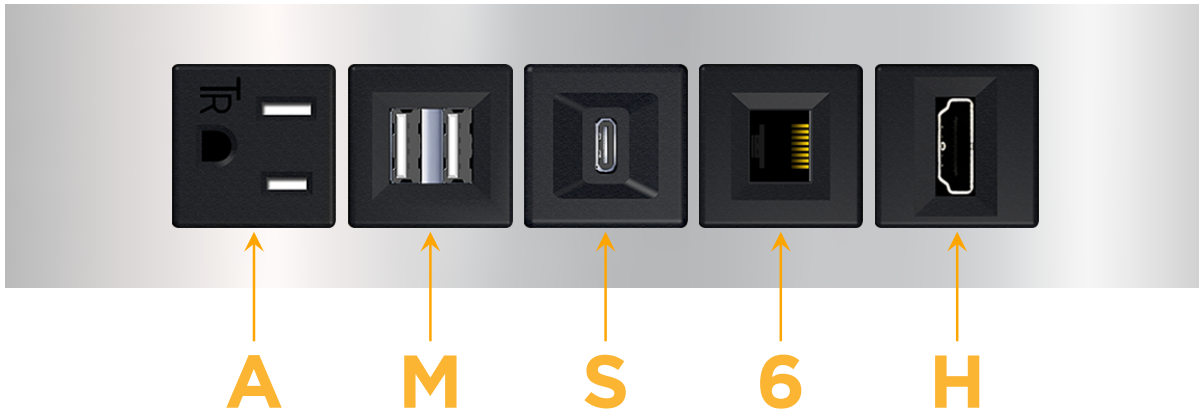

sales@mormax.com

mormax.com

Metro Light & Power's line of power & data solutions offers sophisticated design elements combined with greater ease of installation. Streamlined and low-profile, enhanced by side-exiting cords, our outlets advance the industry with their cutting edge look and feel. We believe flexibility is key, and we provide a variety of mounting options, including the ability to mount in limited spaces. Our outlets are available in many finishes and configurations, in addition to a custom color and finish capability for our clients.

Trim Plate Finish: **CHROME (ABS)**

Custom Finishes Available

M-POWER-5T-AMS6H-CRATP

Features:

Module/Port Options:

- A** Tamper Resistant AC Receptacle
- E** USB-A & USB-C (20W)
- M** Double USB-A (Fast Charging Ports - 18W)
- H** HDMI
- 6** CAT 6
- 12** RJ 12
- X** Switched AC
- Y** 3-Way Switch (Low Voltage)
- V** USB-C (45W High Speed Charging Port)
- S** USB-C (25W High Speed Charging Port)
- R** Switched AC (Rocker Switch)
- D** Dimmer Switch

Plug:

Supplied with Low Profile Flat 45° Angle 120 VAC Plug

Optional Standard Straight 120 VAC Plug

Optional Straight 120 VAC Pass-through Plug

- CLEAN, COMPACT DESIGN
- STREAMLINED
- LOW PROFILE
- SIDE-EXITING CORDS
- PLUG & PLAY
- 6' AC CORD & PLUG (FLAT PLUG STANDARD)
- CUSTOMIZABLE CONFIGURATIONS AND FINISHES
- UL LISTED FOR MOUNTING IN FURNITURE
- 15A

M-POWER-5T

AC POWER & DATA CONNECTIVITY SOLUTION

M-POWER-5T-AMS6H-CRATP

Specs:

Modules/Ports:

- A** Tamper Resistant AC Receptacle
- M** Double USB-A (Fast Charging Ports - 18W)
- S** USB-C (25W High Speed Charging Port)
- 6** CAT 6
- H** HDMI