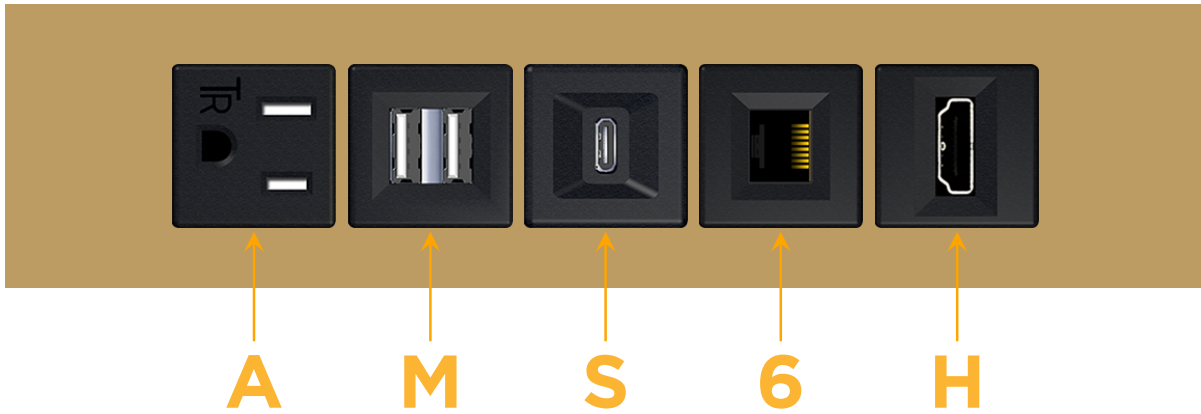

Trim Plate Finish: **STANDARD BRONZE (ABS)**

Custom Finishes Available

M-POWER-5T-AMS6H-BZATP

Features:

Module/Port Options:

- A** Tamper Resistant AC Receptacle
- E** USB-A & USB-C (20W)
- M** Double USB-A (Fast Charging Ports - 18W)
- H** HDMI
- 6** CAT 6
- 12** RJ 12
- X** Switched AC
- Y** 3-Way Switch (Low Voltage)
- V** USB-C (45W High Speed Charging Port)
- S** USB-C (25W High Speed Charging Port)
- R** Switched AC (Rocker Switch)
- D** Dimmer Switch

Plug:

Supplied with Low Profile Flat 45° Angle 120 VAC Plug

Optional Standard Straight 120 VAC Plug

Optional Straight 120 VAC Pass-through Plug

- CLEAN, COMPACT DESIGN
- STREAMLINED
- LOW PROFILE
- SIDE-EXITING CORDS
- PLUG & PLAY
- 6' AC CORD & PLUG (FLAT PLUG STANDARD)
- CUSTOMIZABLE CONFIGURATIONS AND FINISHES
- UL LISTED FOR MOUNTING IN FURNITURE
- 15A

M-POWER-5T

AC POWER & DATA CONNECTIVITY SOLUTION

M-POWER-5T-AMS6H-BZATP

Specs:

Modules/Ports:

- A** Tamper Resistant AC Receptacle
- M** Double USB-A (Fast Charging Ports - 18W)
- S** USB-C (25W High Speed Charging Port)
- 6** CAT 6
- H** HDMI