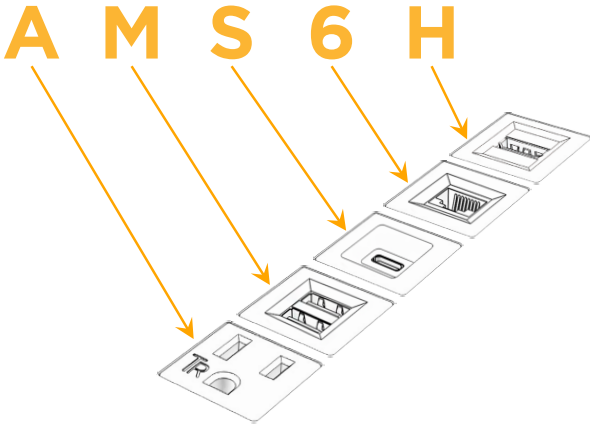

Plug:

Supplied with Low Profile Flat 45° Angle 120 VAC Plug

Optional Standard Straight 120 VAC Plug

Optional Straight 120 VAC Pass-through Plug

- CLEAN, COMPACT DESIGN
- STREAMLINED
- LOW PROFILE
- SIDE-EXITING CORDS
- PLUG & PLAY
- 6' AC CORD & PLUG (FLAT PLUG STANDARD)
- CUSTOMIZABLE CONFIGURATIONS AND FINISHES
- UL LISTED FOR MOUNTING IN FURNITURE
- 15A

M-POWER-5T

AC POWER & DATA CONNECTIVITY SOLUTION

M-POWER-5T-AMS6H-BZATP

Specs:

Modules/Ports:

- A** Tamper Resistant AC Receptacle
- M** Double USB-A (Fast Charging Ports - 18W)
- S** USB-C (25W High Speed Charging Port)
- 6** CAT 6
- H** HDMI