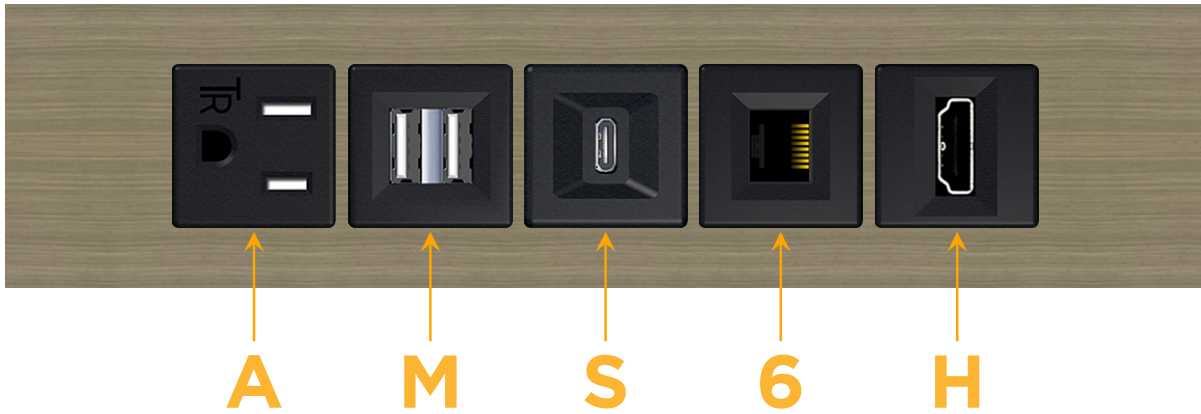

Trim Plate Finish: **ANTIQUED ARCHITECTURAL BRONZE (ABS)**

Custom Finishes Available

M-POWER-5T-AMS6H-BZ5AATP

Features:

Module/Port Options:

- A** Tamper Resistant AC Receptacle
- E** USB-A & USB-C (20W)
- M** Double USB-A (Fast Charging Ports - 18W)
- H** HDMI
- 6** CAT 6
- 12** RJ 12
- X** Switched AC
- Y** 3-Way Switch (Low Voltage)
- V** USB-C (45W High Speed Charging Port)
- S** USB-C (25W High Speed Charging Port)
- R** Switched AC (Rocker Switch)
- D** Dimmer Switch

Plug:

Supplied with Low Profile Flat 45° Angle 120 VAC Plug

Optional Standard Straight 120 VAC Plug

Optional Straight 120 VAC Pass-through Plug

- CLEAN, COMPACT DESIGN
- STREAMLINED
- LOW PROFILE
- SIDE-EXITING CORDS
- PLUG & PLAY
- 6' AC CORD & PLUG (FLAT PLUG STANDARD)
- CUSTOMIZABLE CONFIGURATIONS AND FINISHES
- UL LISTED FOR MOUNTING IN FURNITURE
- 15A

M-POWER-5T

AC POWER & DATA CONNECTIVITY SOLUTION

M-POWER-5T-AMS6H-BZ5AATP

Specs:

Modules/Ports:

- A** Tamper Resistant AC Receptacle
- M** Double USB-A (Fast Charging Ports - 18W)
- S** USB-C (25W High Speed Charging Port)
- 6** CAT 6
- H** HDMI