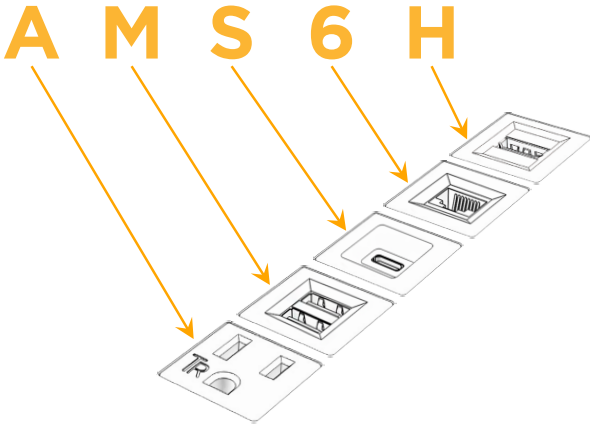

Plug:

Supplied with Low Profile Flat 45° Angle 120 VAC Plug

Optional Standard Straight 120 VAC Plug

Optional Straight 120 VAC Pass-through Plug

- CLEAN, COMPACT DESIGN
- STREAMLINED
- LOW PROFILE
- SIDE-EXITING CORDS
- PLUG & PLAY
- 6' AC CORD & PLUG (FLAT PLUG STANDARD)
- CUSTOMIZABLE CONFIGURATIONS AND FINISHES
- UL LISTED FOR MOUNTING IN FURNITURE
- 15A

M-POWER-5T

AC POWER & DATA CONNECTIVITY SOLUTION

M-POWER-5T-AMS6H-BZ5AATP

Specs:

Modules/Ports:

- A** Tamper Resistant AC Receptacle
- M** Double USB-A (Fast Charging Ports - 18W)
- S** USB-C (25W High Speed Charging Port)
- 6** CAT 6
- H** HDMI