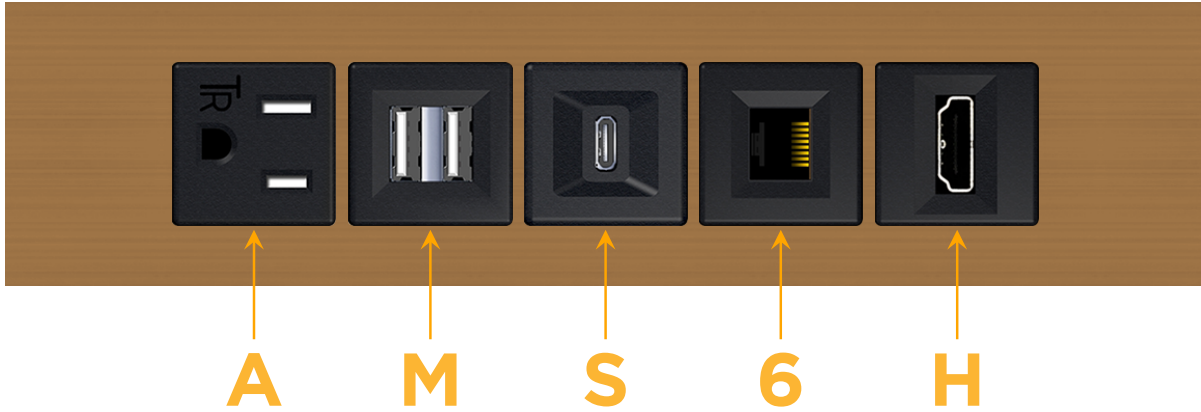

M-POWER-5T

AC POWER & DATA CONNECTIVITY SOLUTION

M-POWER-5T-AMS6H-BZ4TP

Distributed by

Mormax Company, Inc.

8 Westchester Plaza

Elmsford, NY 10523

914-699-0101

sales@mormax.com

mormax.com

Metro Light & Power's line of power & data solutions offers sophisticated design elements combined with greater ease of installation. Streamlined and low-profile, enhanced by side-exiting cords, our outlets advance the industry with their cutting edge look and feel. We believe flexibility is key, and we provide a variety of mounting options, including the ability to mount in limited spaces. Our outlets are available in many finishes and configurations, in addition to a custom color and finish capability for our clients.

Trim Plate Finish: **SOLID BRONZE BRUSHED**

Custom Finishes Available

M-POWER-5T-AMS6H-BZ4TP

Features:

Module/Port Options:

- **A** Tamper Resistant AC Receptacle
- **E** USB-A & USB-C (20W)
- **M** Double USB-A (Fast Charging Ports - 18W)
- **H** HDMI
- **6** CAT 6
- **12** RJ 12
- **X** Switched AC
- **Y** 3-Way Switch (Low Voltage)
- **V** USB-C (45W High Speed Charging Port)
- **S** USB-C (25W High Speed Charging Port)
- **R** Switched AC (Rocker Switch)
- **D** Dimmer Switch

Plug:

Supplied with Low Profile Flat 45° Angle 120 VAC Plug

Optional Standard Straight 120 VAC Plug

Optional Straight 120 VAC Pass-through Plug

- CLEAN, COMPACT DESIGN
- STREAMLINED
- LOW PROFILE
- SIDE-EXITING CORDS
- PLUG & PLAY
- 6' AC CORD & PLUG (FLAT PLUG STANDARD)
- CUSTOMIZABLE CONFIGURATIONS AND FINISHES
- UL LISTED FOR MOUNTING IN FURNITURE
- 15A