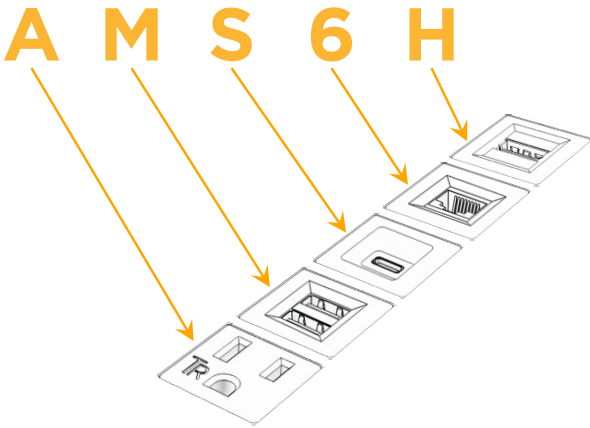

### Plug:

Supplied with Low Profile Flat 45° Angle 120 VAC Plug

Optional Standard Straight 120 VAC Plug

Optional Straight 120 VAC Pass-through Plug

- CLEAN, COMPACT DESIGN
- STREAMLINED
- LOW PROFILE
- SIDE-EXITING CORDS
- PLUG & PLAY
- 6' AC CORD & PLUG (FLAT PLUG STANDARD)
- CUSTOMIZABLE CONFIGURATIONS AND FINISHES
- UL LISTED FOR MOUNTING IN FURNITURE
- 15A

## AC POWER & DATA CONNECTIVITY SOLUTION

M-POWER-5T-AMS6H-BZ4TP

Specs:

**Modules/Ports:**

- A** Tamper Resistant AC Receptacle
- M** Double USB-A (Fast Charging Ports - 18W)
- S** USB-C (25W High Speed Charging Port)
- 6** CAT 6
- H** HDMI