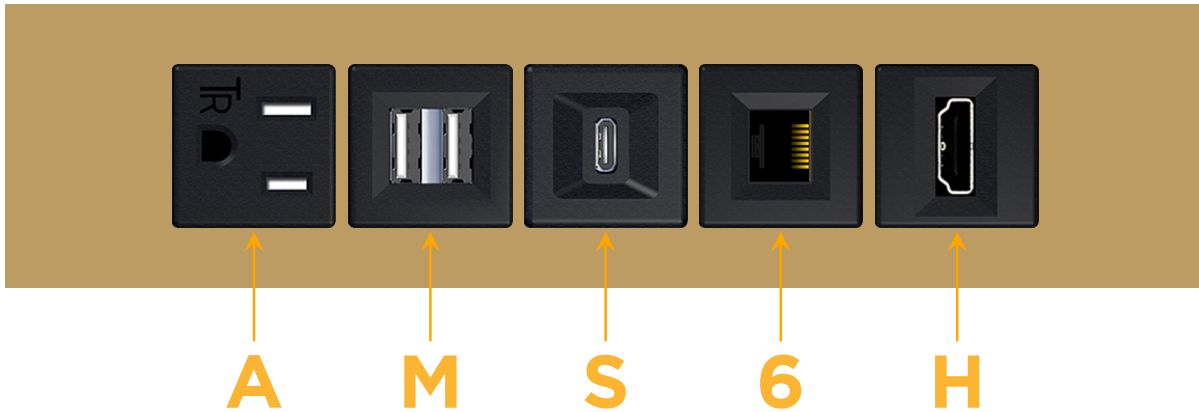

Trim Plate Finish: **BRASS (ABS)**

Custom Finishes Available

M-POWER-5T-AMS6H-BRATP

Features:

Module/Port Options:

- A** Tamper Resistant AC Receptacle
- E** USB-A & USB-C (20W)
- M** Double USB-A (Fast Charging Ports - 18W)
- H** HDMI
- 6** CAT 6
- 12** RJ 12
- X** Switched AC
- Y** 3-Way Switch (Low Voltage)
- V** USB-C (45W High Speed Charging Port)
- S** USB-C (25W High Speed Charging Port)
- R** Switched AC (Rocker Switch)
- D** Dimmer Switch

Plug:

Supplied with Low Profile Flat 45° Angle 120 VAC Plug

Optional Standard Straight 120 VAC Plug

Optional Straight 120 VAC Pass-through Plug

- CLEAN, COMPACT DESIGN
- STREAMLINED
- LOW PROFILE
- SIDE-EXITING CORDS
- PLUG & PLAY
- 6' AC CORD & PLUG (FLAT PLUG STANDARD)
- CUSTOMIZABLE CONFIGURATIONS AND FINISHES
- UL LISTED FOR MOUNTING IN FURNITURE
- 15A

M-POWER-5T

AC POWER & DATA CONNECTIVITY SOLUTION

M-POWER-5T-AMS6H-BRATP

Specs:

Modules/Ports:

- A** Tamper Resistant AC Receptacle
- M** Double USB-A (Fast Charging Ports - 18W)
- S** USB-C (25W High Speed Charging Port)
- 6** CAT 6
- H** HDMI