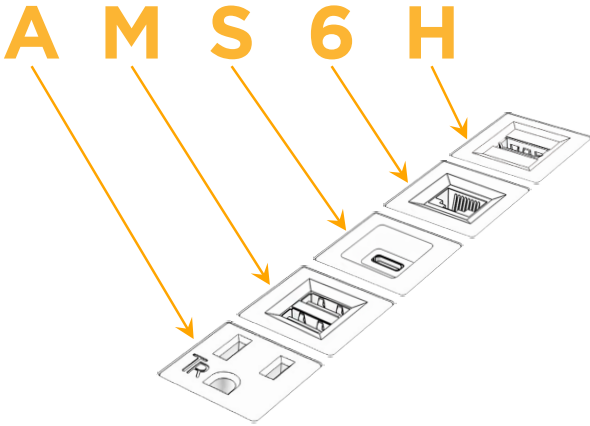

Plug:

Supplied with Low Profile Flat 45° Angle 120 VAC Plug

Optional Standard Straight 120 VAC Plug

Optional Straight 120 VAC Pass-through Plug

- CLEAN, COMPACT DESIGN
- STREAMLINED
- LOW PROFILE
- SIDE-EXITING CORDS
- PLUG & PLAY
- 6' AC CORD & PLUG (FLAT PLUG STANDARD)
- CUSTOMIZABLE CONFIGURATIONS AND FINISHES
- UL LISTED FOR MOUNTING IN FURNITURE
- 15A

M-POWER-5T

AC POWER & DATA CONNECTIVITY SOLUTION

M-POWER-5T-AMS6H-BRATP

Specs:

Modules/Ports:

- A** Tamper Resistant AC Receptacle
- M** Double USB-A (Fast Charging Ports - 18W)
- S** USB-C (25W High Speed Charging Port)
- 6** CAT 6
- H** HDMI