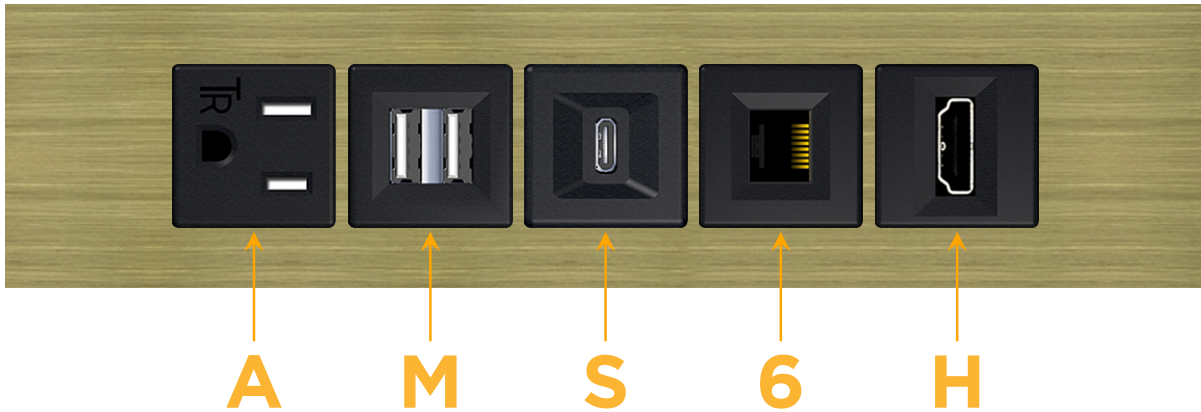

Trim Plate Finish: **BRASS ANTIQUED (ABS)**

Custom Finishes Available

M-POWER-5T-AMS6H-BRAATP

Features:

Module/Port Options:

- A** Tamper Resistant AC Receptacle
- E** USB-A & USB-C (20W)
- M** Double USB-A (Fast Charging Ports - 18W)
- H** HDMI
- 6** CAT 6
- 12** RJ 12
- X** Switched AC
- Y** 3-Way Switch (Low Voltage)
- V** USB-C (45W High Speed Charging Port)
- S** USB-C (25W High Speed Charging Port)
- R** Switched AC (Rocker Switch)
- D** Dimmer Switch

Plug:

Supplied with Low Profile Flat 45° Angle 120 VAC Plug

Optional Standard Straight 120 VAC Plug

Optional Straight 120 VAC Pass-through Plug

- CLEAN, COMPACT DESIGN
- STREAMLINED
- LOW PROFILE
- SIDE-EXITING CORDS
- PLUG & PLAY
- 6' AC CORD & PLUG (FLAT PLUG STANDARD)
- CUSTOMIZABLE CONFIGURATIONS AND FINISHES
- UL LISTED FOR MOUNTING IN FURNITURE
- 15A

M-POWER-5T

AC POWER & DATA CONNECTIVITY SOLUTION

M-POWER-5T-AMS6H-BRAATP

Specs:

Modules/Ports:

- A** Tamper Resistant AC Receptacle
- M** Double USB-A (Fast Charging Ports - 18W)
- S** USB-C (25W High Speed Charging Port)
- 6** CAT 6
- H** HDMI