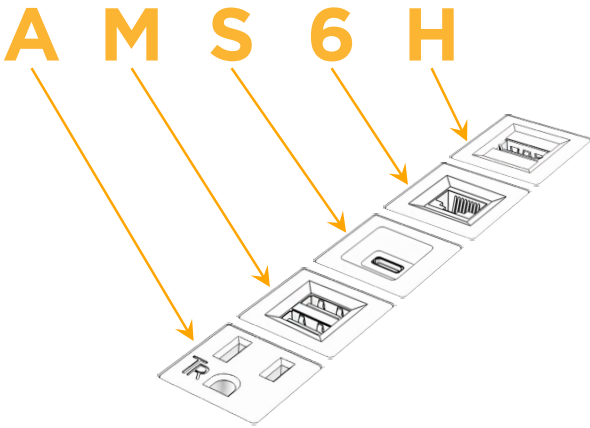

Plug:

Supplied with Low Profile Flat 45° Angle 120 VAC Plug

Optional Standard Straight 120 VAC Plug

Optional Straight 120 VAC Pass-through Plug

- CLEAN, COMPACT DESIGN
- STREAMLINED
- LOW PROFILE
- SIDE-EXITING CORDS
- PLUG & PLAY
- 6' AC CORD & PLUG (FLAT PLUG STANDARD)
- CUSTOMIZABLE CONFIGURATIONS AND FINISHES
- UL LISTED FOR MOUNTING IN FURNITURE
- 15A

M-POWER-5T

AC POWER & DATA CONNECTIVITY SOLUTION

M-POWER-5T-AMS6H-BRAATP

Specs:

Modules/Ports:

- A** Tamper Resistant AC Receptacle
- M** Double USB-A (Fast Charging Ports - 18W)
- S** USB-C (25W High Speed Charging Port)
- 6** CAT 6
- H** HDMI