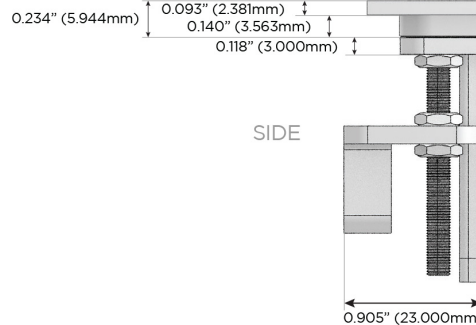

Plug:

Supplied with Low Profile Flat 45° Angle 120 VAC Plug

Optional Standard Straight 120 VAC Plug

Optional Straight 120 VAC Pass-through Plug

- CLEAN, COMPACT DESIGN
- STREAMLINED
- LOW PROFILE
- SIDE-EXITING CORDS
- PLUG & PLAY
- 6' AC CORD & PLUG (FLAT PLUG STANDARD)
- CUSTOMIZABLE CONFIGURATIONS AND FINISHES
- ETL LISTED FOR MOUNTING IN FURNITURE
- 15A

M-POWER-5T

AC POWER & DATA CONNECTIVITY SOLUTION

M-POWER-5T-AMMD-BZ5STP

Specs:

Modules/Ports:

- A** Tamper Resistant AC Receptacle
- M** Double USB-A (Fast Charging Ports - 18W)
- D** Dimmer Switch

A M D

TOP