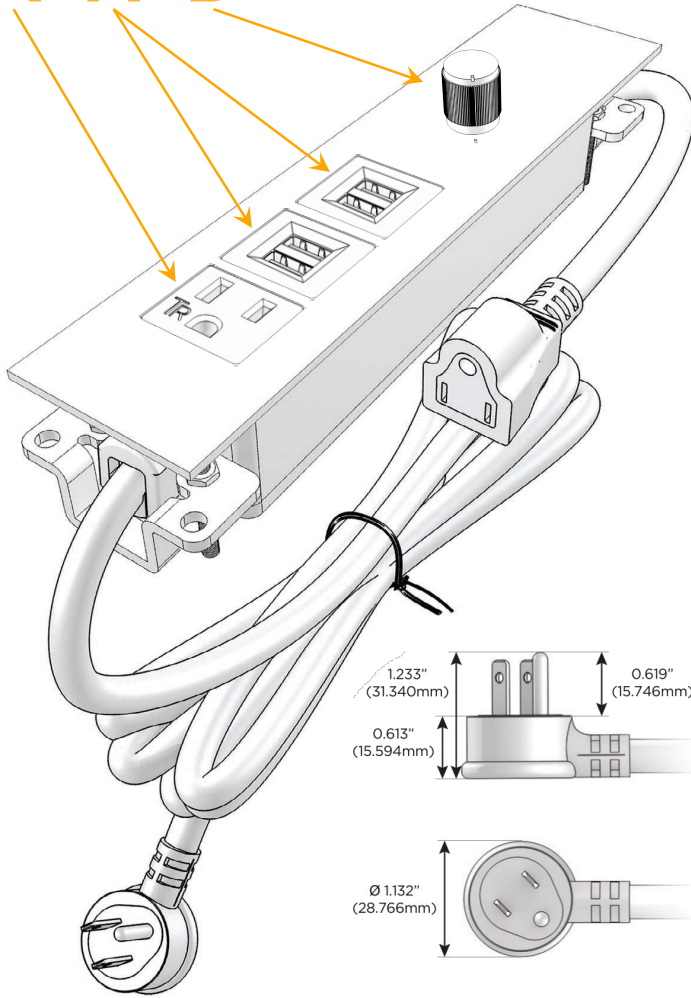

Trim Plate Finish: **ARCHITECTURAL BRONZE (ZINC/STEEL)**

Custom Finishes Available

M-POWER-5T-AMMD-BZ5STP

Features:

Module/Port Options:

- A** Tamper Resistant AC Receptacle
- E** USB-A & USB-C (20W)
- M** Double USB-A (Fast Charging Ports - 18W)
- H** HDMI
- 6** CAT 6
- 12** RJ 12
- X** Switched AC
- Y** 3-Way Switch (Low Voltage)
- V** USB-C (45W High Speed Charging Port)
- S** USB-C (25W High Speed Charging Port)
- R** Switched AC (Rocker Switch)
- D** Dimmer Switch

Plug:

Supplied with Low Profile Flat 45° Angle 120 VAC Plug

Optional Standard Straight 120 VAC Plug

Optional Straight 120 VAC Pass-through Plug

- CLEAN, COMPACT DESIGN
- STREAMLINED
- LOW PROFILE
- SIDE-EXITING CORDS
- PLUG & PLAY
- 6' AC CORD & PLUG (FLAT PLUG STANDARD)
- CUSTOMIZABLE CONFIGURATIONS AND FINISHES
- ETL LISTED FOR MOUNTING IN FURNITURE
- 15A

M-POWER-5T

AC POWER & DATA CONNECTIVITY SOLUTION

M-POWER-5T-AMMD-BZ5STP

Specs:

Modules/Ports:

- A** Tamper Resistant AC Receptacle
- M** Double USB-A (Fast Charging Ports - 18W)
- D** Dimmer Switch

A M D

TOP