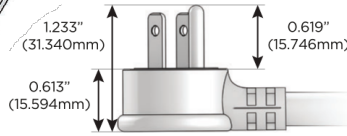

M-POWER-5T

AC POWER & DATA CONNECTIVITY SOLUTION

M-POWER-5T-AMMD-BZ5STP

Specs:

Modules/Ports:

- **A** Tamper Resistant AC Receptacle
- **M** Double USB-A (Fast Charging Ports - 18W)
- **D** Dimmer Switch

A M D