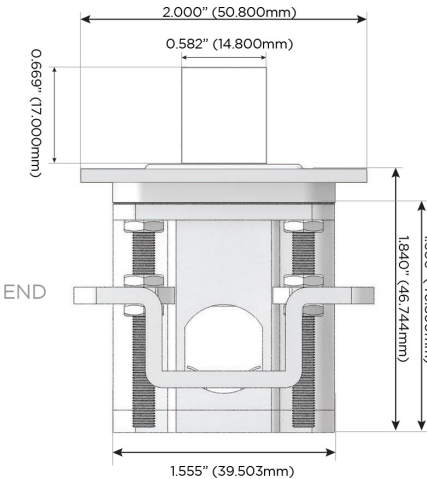

Plug:

Supplied with Low Profile Flat 45° Angle 120 VAC Plug

Optional Standard Straight 120 VAC Plug

Optional Straight 120 VAC Pass-through Plug

- CLEAN, COMPACT DESIGN
- STREAMLINED
- LOW PROFILE
- SIDE-EXITING CORDS
- PLUG & PLAY
- 6' AC CORD & PLUG (FLAT PLUG STANDARD)
- CUSTOMIZABLE CONFIGURATIONS AND FINISHES
- ETL LISTED FOR MOUNTING IN FURNITURE
- 15A

M-POWER-5T

AC POWER & DATA CONNECTIVITY SOLUTION

M-POWER-5T-AMMD-BZ5STP

Specs:

Modules/Ports:

- A** Tamper Resistant AC Receptacle
- M** Double USB-A (Fast Charging Ports - 18W)
- D** Dimmer Switch

A M D

TOP