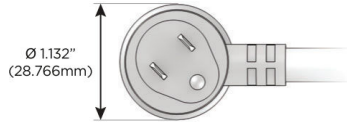

Plug:

Supplied with Low Profile Flat 45° Angle 120 VAC Plug

Optional Standard Straight 120 VAC Plug

Optional Straight 120 VAC Pass-through Plug

- CLEAN, COMPACT DESIGN
- STREAMLINED
- LOW PROFILE
- SIDE-EXITING CORDS
- PLUG & PLAY
- 6' AC CORD & PLUG (FLAT PLUG STANDARD)
- CUSTOMIZABLE CONFIGURATIONS AND FINISHES
- ETL LISTED FOR MOUNTING IN FURNITURE
- 15A

M-POWER-5T

AC POWER & DATA CONNECTIVITY SOLUTION

M-POWER-5T-AMMD-BZ5STP

Specs:

Modules/Ports:

- A** Tamper Resistant AC Receptacle
- M** Double USB-A (Fast Charging Ports - 18W)
- D** Dimmer Switch

A M D

TOP