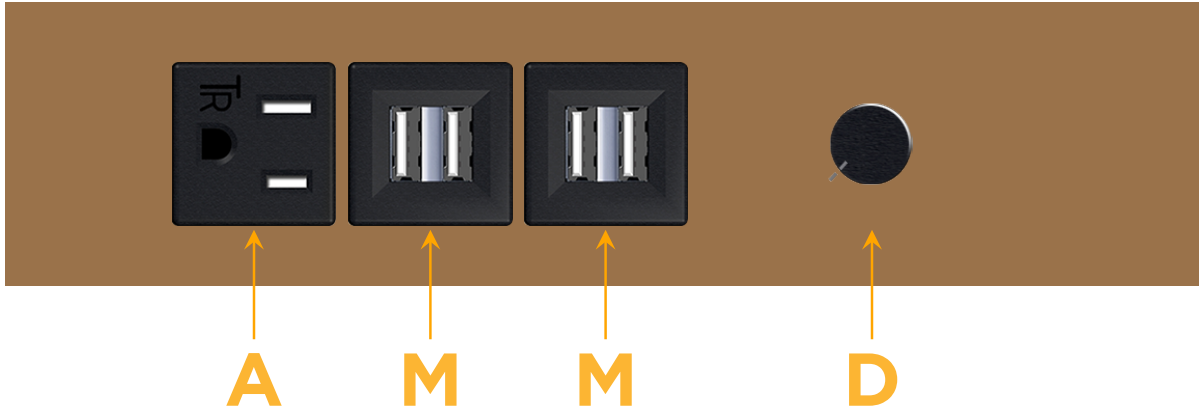

Trim Plate Finish: **ARCHITECTURAL BRONZE (ZINC/STEEL)**

Custom Finishes Available

M-POWER-5T-AMMD-BZ5STP

Features:

Module/Port Options:

- A** Tamper Resistant AC Receptacle
- E** USB-A & USB-C (20W)
- M** Double USB-A (Fast Charging Ports - 18W)
- H** HDMI
- 6** CAT 6
- 12** RJ 12
- X** Switched AC
- Y** 3-Way Switch (Low Voltage)
- V** USB-C (45W High Speed Charging Port)
- S** USB-C (25W High Speed Charging Port)
- R** Switched AC (Rocker Switch)
- D** Dimmer Switch

Plug:

Supplied with Low Profile Flat 45° Angle 120 VAC Plug

Optional Standard Straight 120 VAC Plug

Optional Straight 120 VAC Pass-through Plug

- CLEAN, COMPACT DESIGN
- STREAMLINED
- LOW PROFILE
- SIDE-EXITING CORDS
- PLUG & PLAY
- 6' AC CORD & PLUG (FLAT PLUG STANDARD)
- CUSTOMIZABLE CONFIGURATIONS AND FINISHES
- ETL LISTED FOR MOUNTING IN FURNITURE
- 15A

M-POWER-5T

AC POWER & DATA CONNECTIVITY SOLUTION

M-POWER-5T-AMMD-BZ5STP

Specs:

Modules/Ports:

- A** Tamper Resistant AC Receptacle
- M** Double USB-A (Fast Charging Ports - 18W)
- D** Dimmer Switch

A M D

TOP