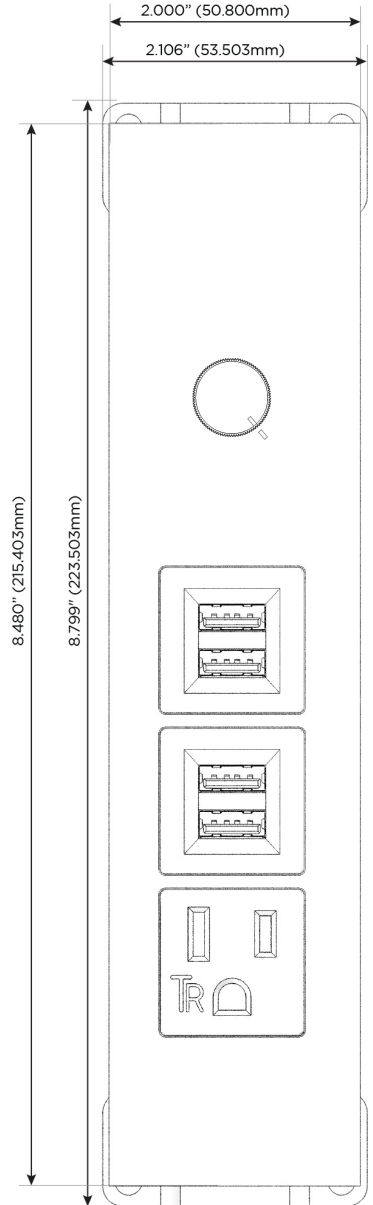

Trim Plate Finish: **ARCHITECTURAL BRONZE (ZINC/STEEL)**

Custom Finishes Available

M-POWER-5T-AMMD-BZ5STP

Features:

Module/Port Options:

- A** Tamper Resistant AC Receptacle
- E** USB-A & USB-C (20W)
- M** Double USB-A (Fast Charging Ports - 18W)
- H** HDMI
- 6** CAT 6
- 12** RJ 12
- X** Switched AC
- Y** 3-Way Switch (Low Voltage)
- V** USB-C (45W High Speed Charging Port)
- S** USB-C (25W High Speed Charging Port)
- R** Switched AC (Rocker Switch)
- D** Dimmer Switch

Plug:

Supplied with Low Profile Flat 45° Angle 120 VAC Plug

Optional Standard Straight 120 VAC Plug

Optional Straight 120 VAC Pass-through Plug

- CLEAN, COMPACT DESIGN
- STREAMLINED
- LOW PROFILE
- SIDE-EXITING CORDS
- PLUG & PLAY
- 6' AC CORD & PLUG (FLAT PLUG STANDARD)
- CUSTOMIZABLE CONFIGURATIONS AND FINISHES
- ETL LISTED FOR MOUNTING IN FURNITURE
- 15A

M-POWER-5T

AC POWER & DATA CONNECTIVITY SOLUTION

M-POWER-5T-AMMD-BZ5STP

Specs:

Modules/Ports:

- A** Tamper Resistant AC Receptacle
- M** Double USB-A (Fast Charging Ports - 18W)
- D** Dimmer Switch

A M D

TOP