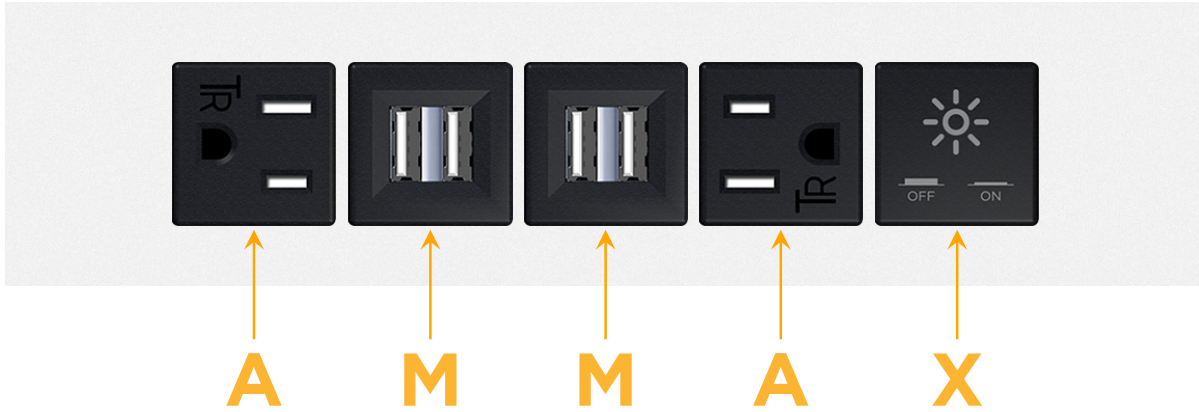

Trim Plate Finish: **WHITE (STEEL)**

Custom Finishes Available

M-POWER-5T-AMMAX-WTP

Features:

**Module/Port Options:**

- A** Tamper Resistant AC Receptacle
- E** USB-A & USB-C (20W)
- M** Double USB-A (Fast Charging Ports - 18W)
- H** HDMI
- 6** CAT 6
- 12** RJ 12
- X** Switched AC
- Y** 3-Way Switch (Low Voltage)
- V** USB-C (45W High Speed Charging Port)
- S** USB-C (25W High Speed Charging Port)
- R** Switched AC (Rocker Switch)
- D** Dimmer Switch

**Plug:**

Supplied with Low Profile Flat 45° Angle 120 VAC Plug

Optional Standard Straight 120 VAC Plug

Optional Straight 120 VAC Pass-through Plug

- CLEAN, COMPACT DESIGN
- STREAMLINED
- LOW PROFILE
- SIDE-EXITING CORDS
- PLUG & PLAY
- 6' AC CORD & PLUG (FLAT PLUG STANDARD)
- CUSTOMIZABLE CONFIGURATIONS AND FINISHES
- UL LISTED FOR MOUNTING IN FURNITURE
- 15A

# M-POWER-5T

AC POWER & DATA CONNECTIVITY SOLUTION

M-POWER-5T-AMMAX-WTP

Specs:

**Modules/Ports:**

- A** Tamper Resistant AC Receptacle
- M** Double USB-A (Fast Charging Ports - 18W)
- X** Switched AC

**A M X**