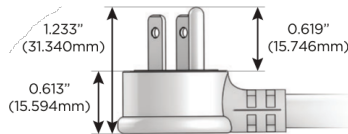

# M-POWER-5T

AC POWER & DATA CONNECTIVITY SOLUTION

M-POWER-5T-AMMAX-WTP

Specs:

**Modules/Ports:**

- A** Tamper Resistant AC Receptacle
- M** Double USB-A (Fast Charging Ports - 18W)
- X** Switched AC

**A M X**