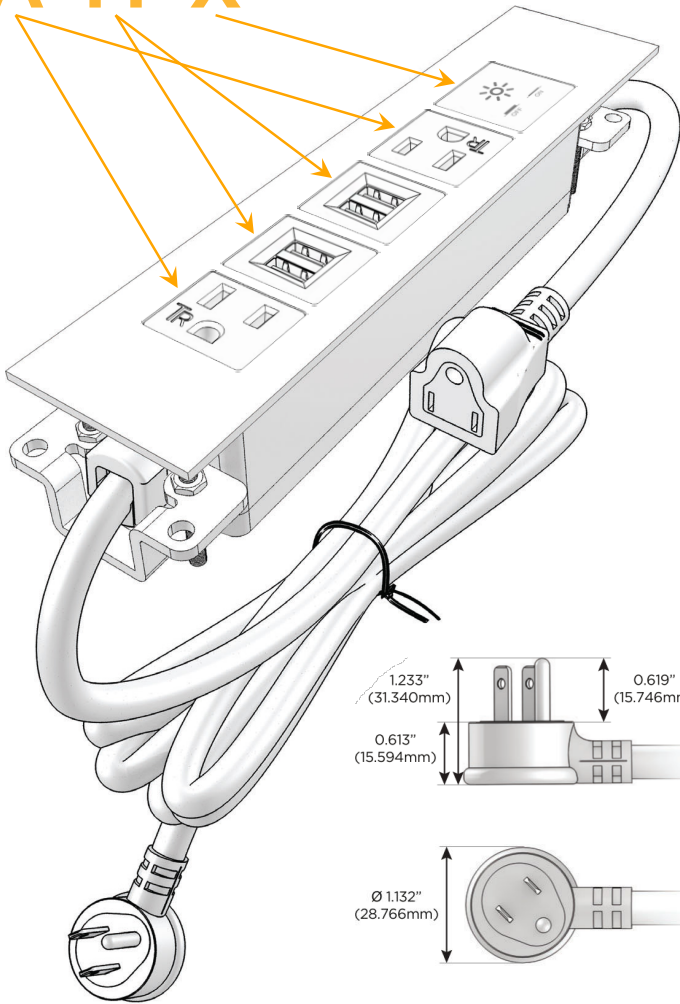

Trim Plate Finish: **WHITE (STEEL)**

Custom Finishes Available

M-POWER-5T-AMMAX-WTP

Features:

**Module/Port Options:**

- A** Tamper Resistant AC Receptacle
- E** USB-A & USB-C (20W)
- M** Double USB-A (Fast Charging Ports - 18W)
- H** HDMI
- 6** CAT 6
- 12** RJ 12
- X** Switched AC
- Y** 3-Way Switch (Low Voltage)
- V** USB-C (45W High Speed Charging Port)
- S** USB-C (25W High Speed Charging Port)
- R** Switched AC (Rocker Switch)
- D** Dimmer Switch

**Plug:**

Supplied with Low Profile Flat 45° Angle 120 VAC Plug

Optional Standard Straight 120 VAC Plug

Optional Straight 120 VAC Pass-through Plug

- CLEAN, COMPACT DESIGN
- STREAMLINED
- LOW PROFILE
- SIDE-EXITING CORDS
- PLUG & PLAY
- 6' AC CORD & PLUG (FLAT PLUG STANDARD)
- CUSTOMIZABLE CONFIGURATIONS AND FINISHES
- UL LISTED FOR MOUNTING IN FURNITURE
- 15A

# M-POWER-5T

AC POWER & DATA CONNECTIVITY SOLUTION

M-POWER-5T-AMMAX-WTP

Specs:

**Modules/Ports:**

- A** Tamper Resistant AC Receptacle
- M** Double USB-A (Fast Charging Ports - 18W)
- X** Switched AC

**A M X**