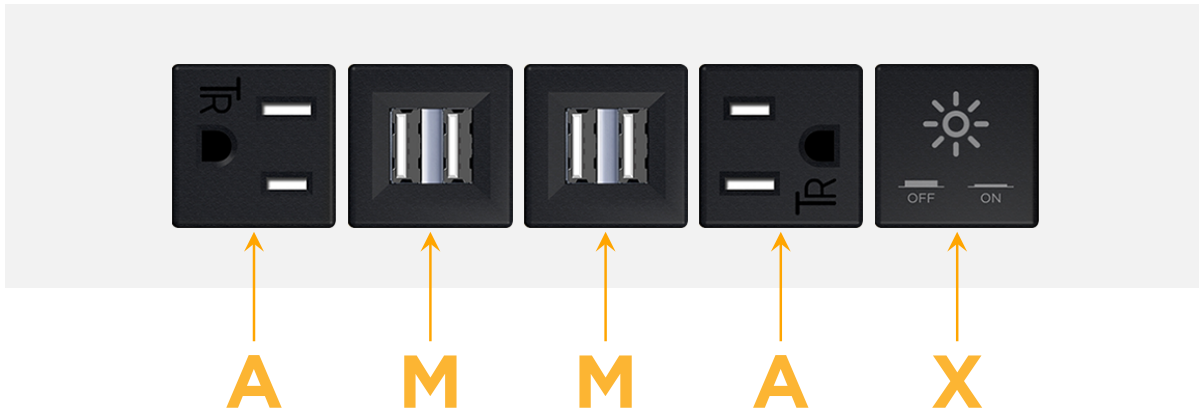

M-POWER-5T

AC POWER & DATA CONNECTIVITY SOLUTION

M-POWER-5T-AMMAX-WATP

Distributed by

Mormax Company, Inc.

8 Westchester Plaza

Elmsford, NY 10523

914-699-0101

sales@mormax.com

mormax.com

Metro Light & Power's line of power & data solutions offers sophisticated design elements combined with greater ease of installation. Streamlined and low-profile, enhanced by side-exiting cords, our outlets advance the industry with their cutting edge look and feel. We believe flexibility is key, and we provide a variety of mounting options, including the ability to mount in limited spaces. Our outlets are available in many finishes and configurations, in addition to a custom color and finish capability for our clients.

Trim Plate Finish: **WHITE (ABS)**

Custom Finishes Available

M-POWER-5T-AMMAX-WATP

Features:

Module/Port Options:

- **A** Tamper Resistant AC Receptacle
- **E** USB-A & USB-C (20W)
- **M** Double USB-A (Fast Charging Ports - 18W)
- **H** HDMI
- **6** CAT 6
- **12** RJ 12
- **X** Switched AC
- **Y** 3-Way Switch (Low Voltage)
- **V** USB-C (45W High Speed Charging Port)
- **S** USB-C (25W High Speed Charging Port)
- **R** Switched AC (Rocker Switch)
- **D** Dimmer Switch

Plug:

Supplied with Low Profile Flat 45° Angle 120 VAC Plug

Optional Standard Straight 120 VAC Plug

Optional Straight 120 VAC Pass-through Plug

- CLEAN, COMPACT DESIGN
- STREAMLINED
- LOW PROFILE
- SIDE-EXITING CORDS
- PLUG & PLAY
- 6' AC CORD & PLUG (FLAT PLUG STANDARD)
- CUSTOMIZABLE CONFIGURATIONS AND FINISHES
- UL LISTED FOR MOUNTING IN FURNITURE
- 15A