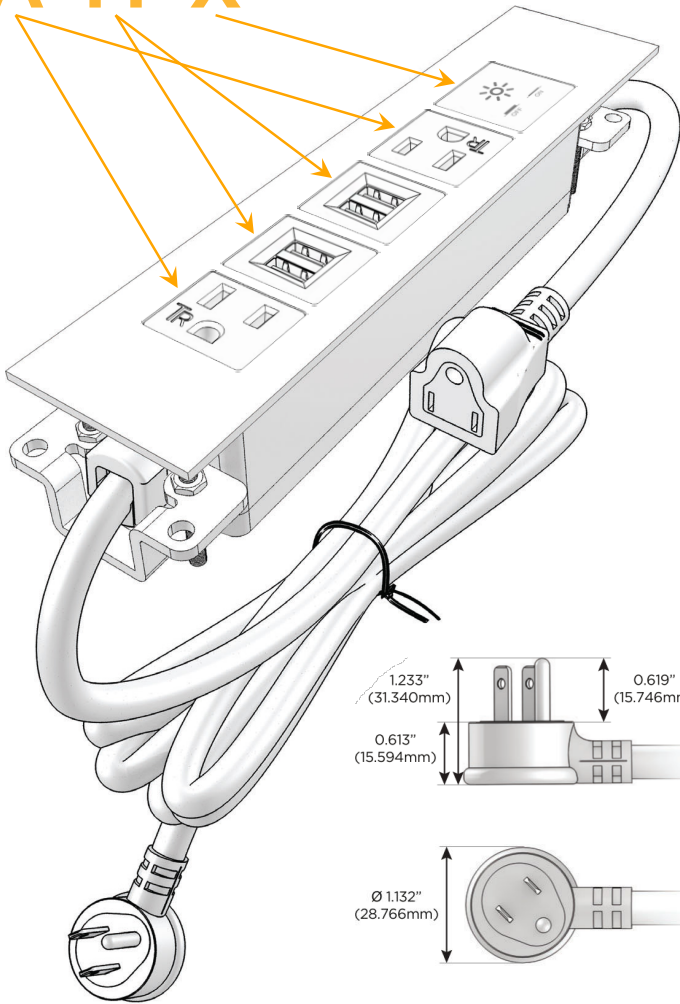

M-POWER-5T

AC POWER & DATA CONNECTIVITY SOLUTION

M-POWER-5T-AMMAX-WATP

Specs:

Modules/Ports:

- **A** Tamper Resistant AC Receptacle
- **M** Double USB-A (Fast Charging Ports - 18W)
- **X** Switched AC

A M X