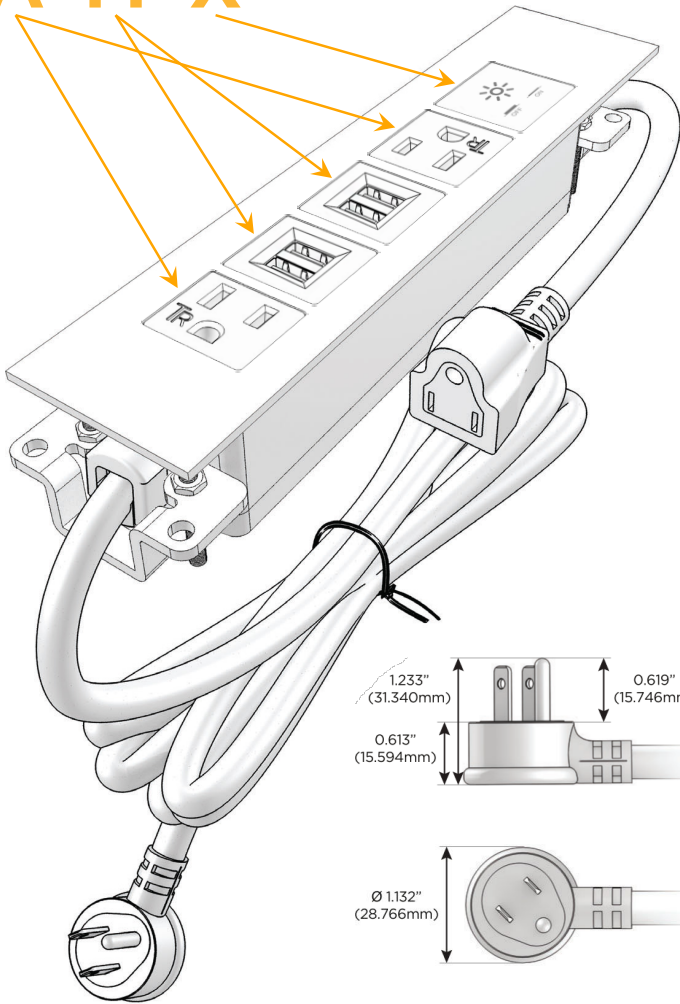

Trim Plate Finish: **STAINLESS STEEL MIRROR FINISH**

Custom Finishes Available

M-POWER-5T-AMMAX-SS8TP

Features:

Module/Port Options:

- A** Tamper Resistant AC Receptacle
- E** USB-A & USB-C (20W)
- M** Double USB-A (Fast Charging Ports - 18W)
- H** HDMI
- 6** CAT 6
- 12** RJ 12
- X** Switched AC
- Y** 3-Way Switch (Low Voltage)
- V** USB-C (45W High Speed Charging Port)
- S** USB-C (25W High Speed Charging Port)
- R** Switched AC (Rocker Switch)
- D** Dimmer Switch

Plug:

Supplied with Low Profile Flat 45° Angle 120 VAC Plug

Optional Standard Straight 120 VAC Plug

Optional Straight 120 VAC Pass-through Plug

- CLEAN, COMPACT DESIGN
- STREAMLINED
- LOW PROFILE
- SIDE-EXITING CORDS
- PLUG & PLAY
- 6' AC CORD & PLUG (FLAT PLUG STANDARD)
- CUSTOMIZABLE CONFIGURATIONS AND FINISHES
- UL LISTED FOR MOUNTING IN FURNITURE
- 15A

M-POWER-5T

AC POWER & DATA CONNECTIVITY SOLUTION

M-POWER-5T-AMMAX-SS8TP

Specs:

Modules/Ports:

- A** Tamper Resistant AC Receptacle
- M** Double USB-A (Fast Charging Ports - 18W)
- X** Switched AC

A M X

Distributed by