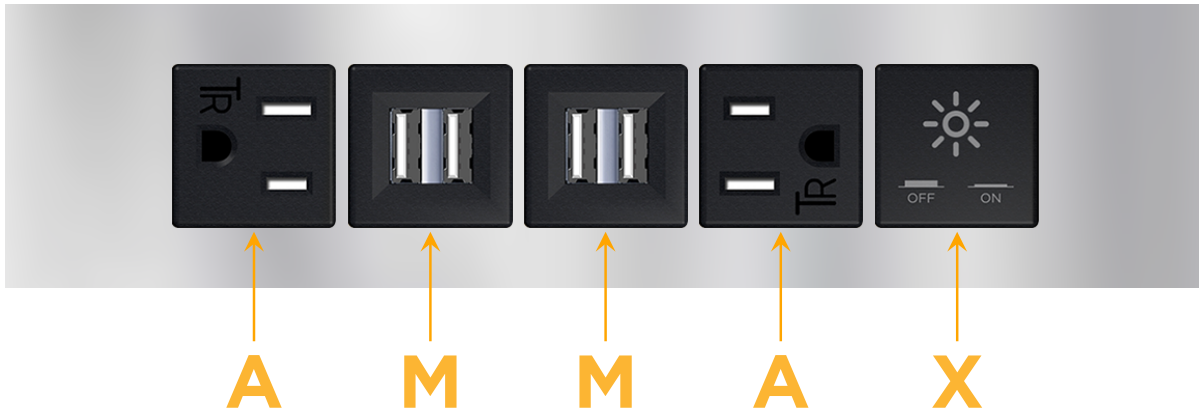

Trim Plate Finish: **STAINLESS STEEL MIRROR FINISH**

Custom Finishes Available

M-POWER-5T-AMMAX-SS8TP

Features:

Module/Port Options:

- A** Tamper Resistant AC Receptacle
- E** USB-A & USB-C (20W)
- M** Double USB-A (Fast Charging Ports - 18W)
- H** HDMI
- 6** CAT 6
- 12** RJ 12
- X** Switched AC
- Y** 3-Way Switch (Low Voltage)
- V** USB-C (45W High Speed Charging Port)
- S** USB-C (25W High Speed Charging Port)
- R** Switched AC (Rocker Switch)
- D** Dimmer Switch

Plug:

Supplied with Low Profile Flat 45° Angle 120 VAC Plug

Optional Standard Straight 120 VAC Plug

Optional Straight 120 VAC Pass-through Plug

- CLEAN, COMPACT DESIGN
- STREAMLINED
- LOW PROFILE
- SIDE-EXITING CORDS
- PLUG & PLAY
- 6' AC CORD & PLUG (FLAT PLUG STANDARD)
- CUSTOMIZABLE CONFIGURATIONS AND FINISHES
- UL LISTED FOR MOUNTING IN FURNITURE
- 15A

M-POWER-5T

AC POWER & DATA CONNECTIVITY SOLUTION

M-POWER-5T-AMMAX-SS8TP

Specs:

Modules/Ports:

- A** Tamper Resistant AC Receptacle
- M** Double USB-A (Fast Charging Ports - 18W)
- X** Switched AC

A M X

Distributed by