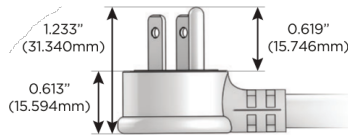

M-POWER-5T

AC POWER & DATA CONNECTIVITY SOLUTION

M-POWER-5T-AMMAX-SS8TP

Specs:

Modules/Ports:

- A** Tamper Resistant AC Receptacle
- M** Double USB-A (Fast Charging Ports - 18W)
- X** Switched AC

A M X

Distributed by