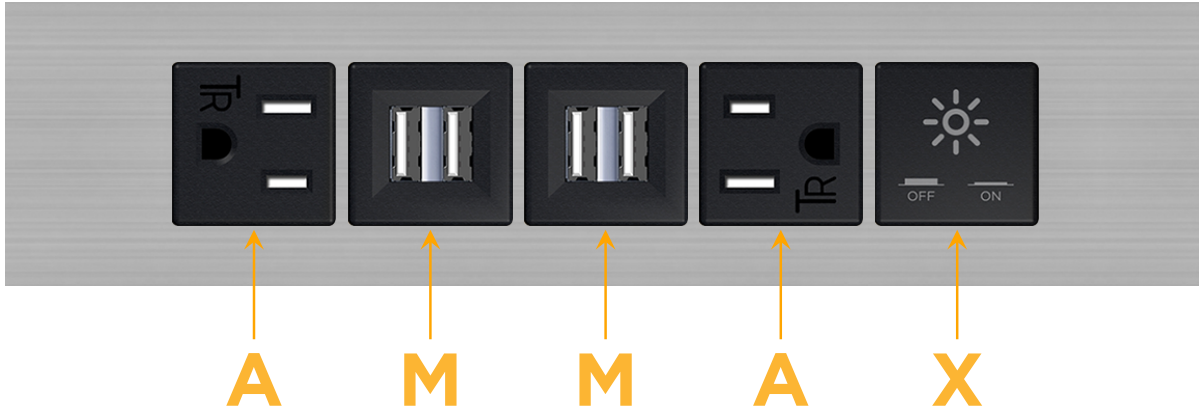

Trim Plate Finish: **STAINLESS STEEL BRUSHED**

Custom Finishes Available

M-POWER-5T-AMMAX-SS4TP

Features:

Module/Port Options:

- A** Tamper Resistant AC Receptacle
- E** USB-A & USB-C (20W)
- M** Double USB-A (Fast Charging Ports - 18W)
- H** HDMI
- 6** CAT 6
- 12** RJ 12
- X** Switched AC
- Y** 3-Way Switch (Low Voltage)
- V** USB-C (45W High Speed Charging Port)
- S** USB-C (25W High Speed Charging Port)
- R** Switched AC (Rocker Switch)
- D** Dimmer Switch

Plug:

Supplied with Low Profile Flat 45° Angle 120 VAC Plug

Optional Standard Straight 120 VAC Plug

Optional Straight 120 VAC Pass-through Plug

- CLEAN, COMPACT DESIGN
- STREAMLINED
- LOW PROFILE
- SIDE-EXITING CORDS
- PLUG & PLAY
- 6' AC CORD & PLUG (FLAT PLUG STANDARD)
- CUSTOMIZABLE CONFIGURATIONS AND FINISHES
- UL LISTED FOR MOUNTING IN FURNITURE
- 15A

M-POWER-5T

AC POWER & DATA CONNECTIVITY SOLUTION

M-POWER-5T-AMMAX-SS4TP

Specs:

Modules/Ports:

- A** Tamper Resistant AC Receptacle
- M** Double USB-A (Fast Charging Ports - 18W)
- X** Switched AC

A M X

Distributed by