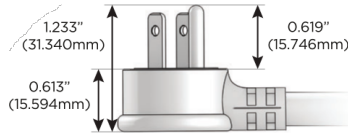

M-POWER-5T

AC POWER & DATA CONNECTIVITY SOLUTION

M-POWER-5T-AMMAX-SS4TP

Specs:

Modules/Ports:

- A** Tamper Resistant AC Receptacle
- M** Double USB-A (Fast Charging Ports - 18W)
- X** Switched AC

A M X

Distributed by