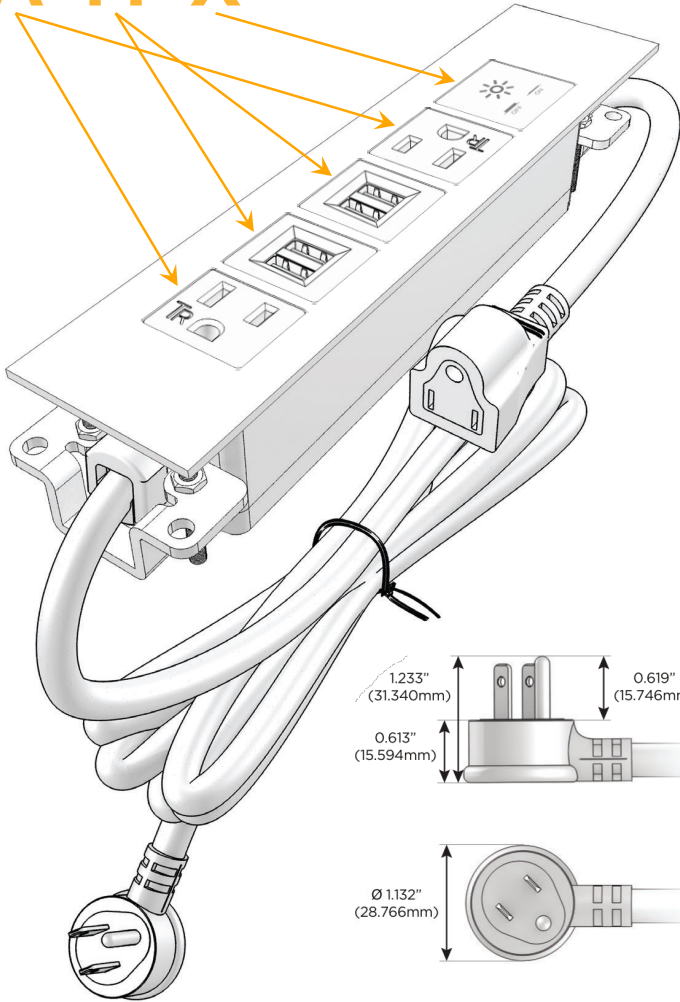

Trim Plate Finish: **STAINLESS STEEL BRUSHED**

Custom Finishes Available

M-POWER-5T-AMMAX-SS4TP

Features:

Module/Port Options:

- A** Tamper Resistant AC Receptacle
- E** USB-A & USB-C (20W)
- M** Double USB-A (Fast Charging Ports - 18W)
- H** HDMI
- 6** CAT 6
- 12** RJ 12
- X** Switched AC
- Y** 3-Way Switch (Low Voltage)
- V** USB-C (45W High Speed Charging Port)
- S** USB-C (25W High Speed Charging Port)
- R** Switched AC (Rocker Switch)
- D** Dimmer Switch

Plug:

Supplied with Low Profile Flat 45° Angle 120 VAC Plug

Optional Standard Straight 120 VAC Plug

Optional Straight 120 VAC Pass-through Plug

- CLEAN, COMPACT DESIGN
- STREAMLINED
- LOW PROFILE
- SIDE-EXITING CORDS
- PLUG & PLAY
- 6' AC CORD & PLUG (FLAT PLUG STANDARD)
- CUSTOMIZABLE CONFIGURATIONS AND FINISHES
- UL LISTED FOR MOUNTING IN FURNITURE
- 15A

M-POWER-5T

AC POWER & DATA CONNECTIVITY SOLUTION

M-POWER-5T-AMMAX-SS4TP

Specs:

Modules/Ports:

- A** Tamper Resistant AC Receptacle
- M** Double USB-A (Fast Charging Ports - 18W)
- X** Switched AC

A M X

Distributed by