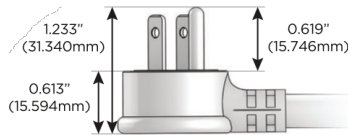

# M-POWER-5T

AC POWER & DATA CONNECTIVITY SOLUTION

M-POWER-5T-AMMAX-SS4ATP

Specs:

**Modules/Ports:**

- A** Tamper Resistant AC Receptacle
- M** Double USB-A (Fast Charging Ports - 18W)
- X** Switched AC

**A M X**