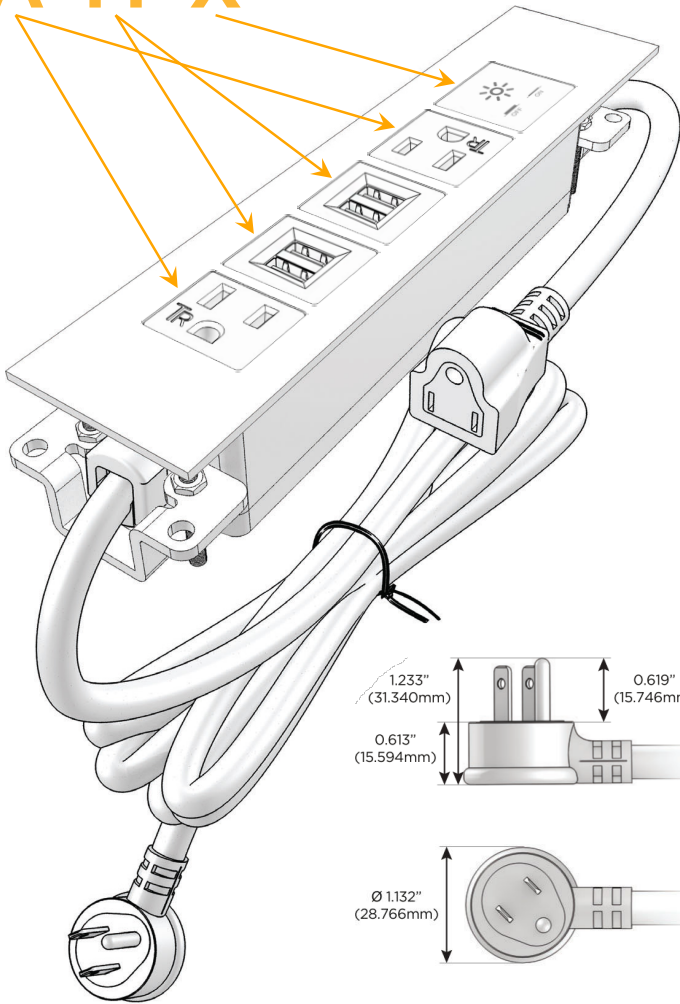

Trim Plate Finish: **BRUSHED STAINLESS (ABS)**

Custom Finishes Available

M-POWER-5T-AMMAX-SS4ATP

Features:

**Module/Port Options:**

- A** Tamper Resistant AC Receptacle
- E** USB-A & USB-C (20W)
- M** Double USB-A (Fast Charging Ports - 18W)
- H** HDMI
- 6** CAT 6
- 12** RJ 12
- X** Switched AC
- Y** 3-Way Switch (Low Voltage)
- V** USB-C (45W High Speed Charging Port)
- S** USB-C (25W High Speed Charging Port)
- R** Switched AC (Rocker Switch)
- D** Dimmer Switch

**Plug:**

Supplied with Low Profile Flat 45° Angle 120 VAC Plug

Optional Standard Straight 120 VAC Plug

Optional Straight 120 VAC Pass-through Plug

- CLEAN, COMPACT DESIGN
- STREAMLINED
- LOW PROFILE
- SIDE-EXITING CORDS
- PLUG & PLAY
- 6' AC CORD & PLUG (FLAT PLUG STANDARD)
- CUSTOMIZABLE CONFIGURATIONS AND FINISHES
- UL LISTED FOR MOUNTING IN FURNITURE
- 15A

# M-POWER-5T

AC POWER & DATA CONNECTIVITY SOLUTION

M-POWER-5T-AMMAX-SS4ATP

Specs:

**Modules/Ports:**

- A** Tamper Resistant AC Receptacle
- M** Double USB-A (Fast Charging Ports - 18W)
- X** Switched AC

**A M X**