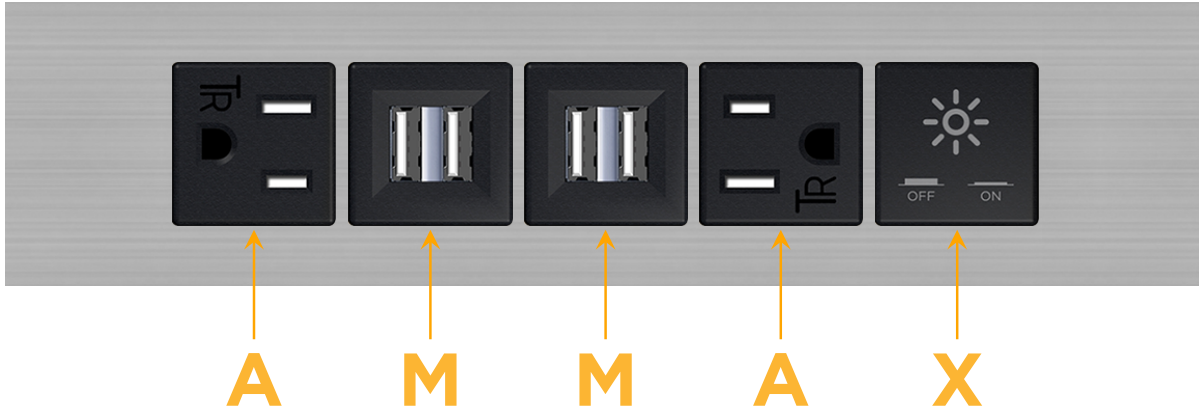

Trim Plate Finish: **BRUSHED STAINLESS (ABS)**

Custom Finishes Available

M-POWER-5T-AMMAX-SS4ATP

Features:

**Module/Port Options:**

- A** Tamper Resistant AC Receptacle
- E** USB-A & USB-C (20W)
- M** Double USB-A (Fast Charging Ports - 18W)
- H** HDMI
- 6** CAT 6
- 12** RJ 12
- X** Switched AC
- Y** 3-Way Switch (Low Voltage)
- V** USB-C (45W High Speed Charging Port)
- S** USB-C (25W High Speed Charging Port)
- R** Switched AC (Rocker Switch)
- D** Dimmer Switch

**Plug:**

Supplied with Low Profile Flat 45° Angle 120 VAC Plug

Optional Standard Straight 120 VAC Plug

Optional Straight 120 VAC Pass-through Plug

- CLEAN, COMPACT DESIGN
- STREAMLINED
- LOW PROFILE
- SIDE-EXITING CORDS
- PLUG & PLAY
- 6' AC CORD & PLUG (FLAT PLUG STANDARD)
- CUSTOMIZABLE CONFIGURATIONS AND FINISHES
- UL LISTED FOR MOUNTING IN FURNITURE
- 15A

# M-POWER-5T

AC POWER & DATA CONNECTIVITY SOLUTION

M-POWER-5T-AMMAX-SS4ATP

Specs:

**Modules/Ports:**

- A** Tamper Resistant AC Receptacle
- M** Double USB-A (Fast Charging Ports - 18W)
- X** Switched AC

**A M X**