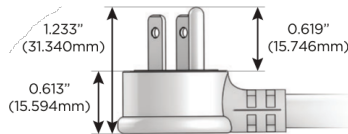

Plug:

Supplied with Low Profile Flat 45° Angle 120 VAC Plug

Optional Standard Straight 120 VAC Plug

Optional Straight 120 VAC Pass-through Plug

- CLEAN, COMPACT DESIGN
- STREAMLINED
- LOW PROFILE
- SIDE-EXITING CORDS
- PLUG & PLAY
- 6' AC CORD & PLUG (FLAT PLUG STANDARD)
- CUSTOMIZABLE CONFIGURATIONS AND FINISHES
- UL LISTED FOR MOUNTING IN FURNITURE
- 15A

M-POWER-5T

AC POWER & DATA CONNECTIVITY SOLUTION

M-POWER-5T-AMMAX-S3ATP

Specs:

Modules/Ports:

- A** Tamper Resistant AC Receptacle
- M** Double USB-A (Fast Charging Ports - 18W)
- X** Switched AC

A M X

Distributed by