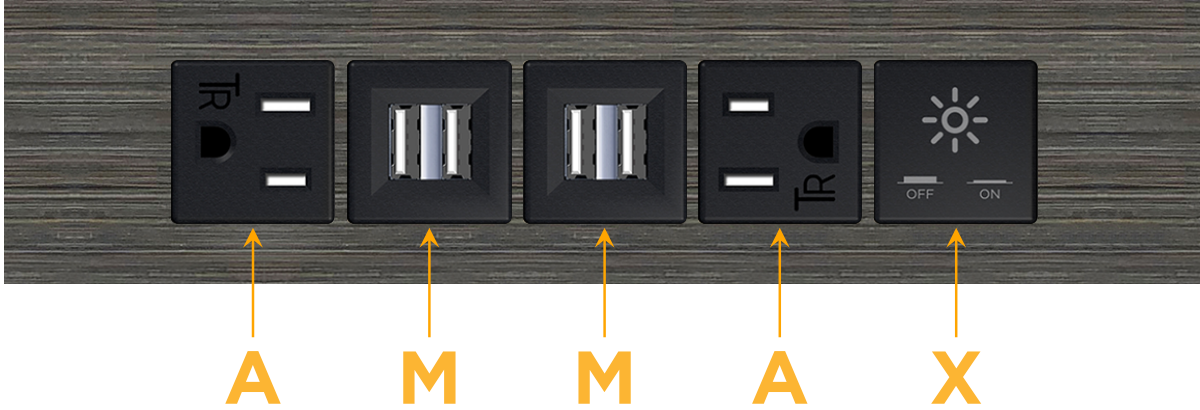

Trim Plate Finish: **GUNMETAL (ABS)**

Custom Finishes Available

M-POWER-5T-AMMAX-S3ATP

Features:

Module/Port Options:

- A** Tamper Resistant AC Receptacle
- E** USB-A & USB-C (20W)
- M** Double USB-A (Fast Charging Ports - 18W)
- H** HDMI
- 6** CAT 6
- 12** RJ 12
- X** Switched AC
- Y** 3-Way Switch (Low Voltage)
- V** USB-C (45W High Speed Charging Port)
- S** USB-C (25W High Speed Charging Port)
- R** Switched AC (Rocker Switch)
- D** Dimmer Switch

Plug:

Supplied with Low Profile Flat 45° Angle 120 VAC Plug

Optional Standard Straight 120 VAC Plug

Optional Straight 120 VAC Pass-through Plug

- CLEAN, COMPACT DESIGN
- STREAMLINED
- LOW PROFILE
- SIDE-EXITING CORDS
- PLUG & PLAY
- 6' AC CORD & PLUG (FLAT PLUG STANDARD)
- CUSTOMIZABLE CONFIGURATIONS AND FINISHES
- UL LISTED FOR MOUNTING IN FURNITURE
- 15A

M-POWER-5T

AC POWER & DATA CONNECTIVITY SOLUTION

M-POWER-5T-AMMAX-S3ATP

Specs:

Modules/Ports:

- A** Tamper Resistant AC Receptacle
- M** Double USB-A (Fast Charging Ports - 18W)
- X** Switched AC

A M X

Distributed by