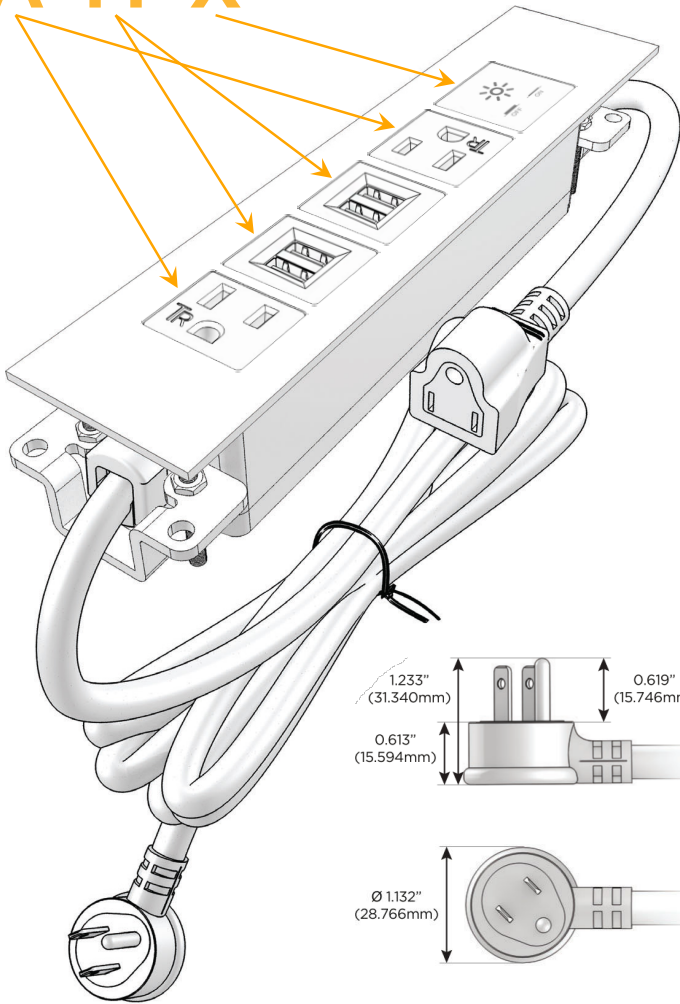

Trim Plate Finish: **GUNMETAL (ABS)**

Custom Finishes Available

M-POWER-5T-AMMAX-S3ATP

Features:

Module/Port Options:

- A** Tamper Resistant AC Receptacle
- E** USB-A & USB-C (20W)
- M** Double USB-A (Fast Charging Ports - 18W)
- H** HDMI
- 6** CAT 6
- 12** RJ 12
- X** Switched AC
- Y** 3-Way Switch (Low Voltage)
- V** USB-C (45W High Speed Charging Port)
- S** USB-C (25W High Speed Charging Port)
- R** Switched AC (Rocker Switch)
- D** Dimmer Switch

Plug:

Supplied with Low Profile Flat 45° Angle 120 VAC Plug

Optional Standard Straight 120 VAC Plug

Optional Straight 120 VAC Pass-through Plug

- CLEAN, COMPACT DESIGN
- STREAMLINED
- LOW PROFILE
- SIDE-EXITING CORDS
- PLUG & PLAY
- 6' AC CORD & PLUG (FLAT PLUG STANDARD)
- CUSTOMIZABLE CONFIGURATIONS AND FINISHES
- UL LISTED FOR MOUNTING IN FURNITURE
- 15A

M-POWER-5T

AC POWER & DATA CONNECTIVITY SOLUTION

M-POWER-5T-AMMAX-S3ATP

Specs:

Modules/Ports:

- A** Tamper Resistant AC Receptacle
- M** Double USB-A (Fast Charging Ports - 18W)
- X** Switched AC

A M X

Distributed by