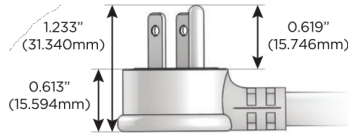

# M-POWER-5T

AC POWER & DATA CONNECTIVITY SOLUTION

M-POWER-5T-AMMAX-CTP

Specs:

**Modules/Ports:**

- A** Tamper Resistant AC Receptacle
- M** Double USB-A (Fast Charging Ports - 18W)
- X** Switched AC

**A M X**