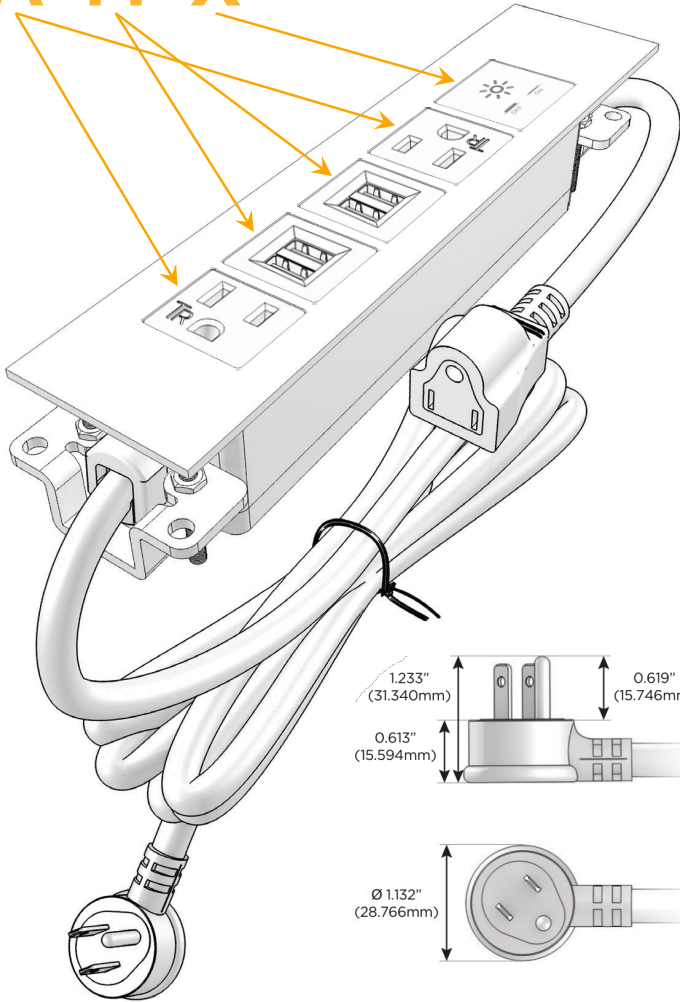

Trim Plate Finish: **SOLID COPPER**

Custom Finishes Available

M-POWER-5T-AMMAX-CTP

Features:

**Module/Port Options:**

- A** Tamper Resistant AC Receptacle
- E** USB-A & USB-C (20W)
- M** Double USB-A (Fast Charging Ports - 18W)
- H** HDMI
- 6** CAT 6
- 12** RJ 12
- X** Switched AC
- Y** 3-Way Switch (Low Voltage)
- V** USB-C (45W High Speed Charging Port)
- S** USB-C (25W High Speed Charging Port)
- R** Switched AC (Rocker Switch)
- D** Dimmer Switch

**Plug:**

Supplied with Low Profile Flat 45° Angle 120 VAC Plug

Optional Standard Straight 120 VAC Plug

Optional Straight 120 VAC Pass-through Plug

- CLEAN, COMPACT DESIGN
- STREAMLINED
- LOW PROFILE
- SIDE-EXITING CORDS
- PLUG & PLAY
- 6' AC CORD & PLUG (FLAT PLUG STANDARD)
- CUSTOMIZABLE CONFIGURATIONS AND FINISHES
- UL LISTED FOR MOUNTING IN FURNITURE
- 15A

# M-POWER-5T

AC POWER & DATA CONNECTIVITY SOLUTION

M-POWER-5T-AMMAX-CTP

Specs:

**Modules/Ports:**

- A** Tamper Resistant AC Receptacle
- M** Double USB-A (Fast Charging Ports - 18W)
- X** Switched AC

**A M X**