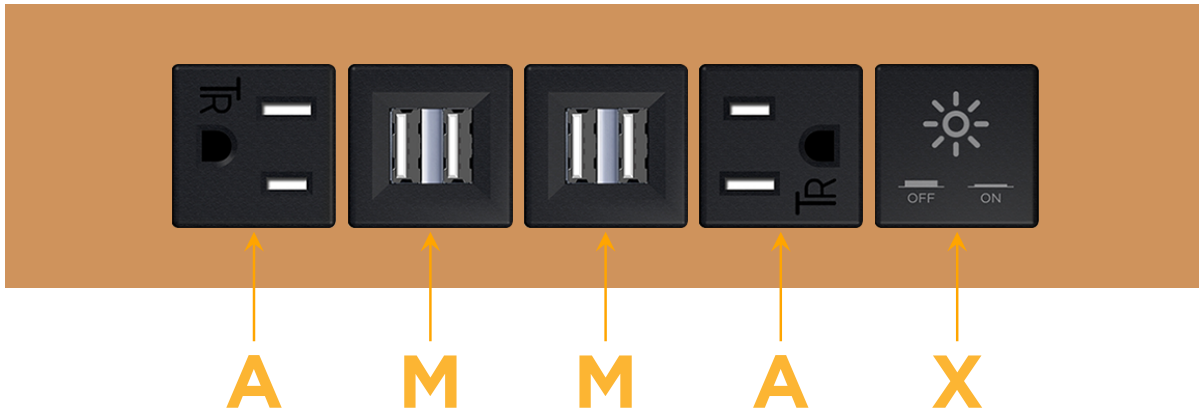

Trim Plate Finish: **SOLID COPPER**

Custom Finishes Available

M-POWER-5T-AMMAX-CTP

Features:

**Module/Port Options:**

- A** Tamper Resistant AC Receptacle
- E** USB-A & USB-C (20W)
- M** Double USB-A (Fast Charging Ports - 18W)
- H** HDMI
- 6** CAT 6
- 12** RJ 12
- X** Switched AC
- Y** 3-Way Switch (Low Voltage)
- V** USB-C (45W High Speed Charging Port)
- S** USB-C (25W High Speed Charging Port)
- R** Switched AC (Rocker Switch)
- D** Dimmer Switch

**Plug:**

Supplied with Low Profile Flat 45° Angle 120 VAC Plug

Optional Standard Straight 120 VAC Plug

Optional Straight 120 VAC Pass-through Plug

- CLEAN, COMPACT DESIGN
- STREAMLINED
- LOW PROFILE
- SIDE-EXITING CORDS
- PLUG & PLAY
- 6' AC CORD & PLUG (FLAT PLUG STANDARD)
- CUSTOMIZABLE CONFIGURATIONS AND FINISHES
- UL LISTED FOR MOUNTING IN FURNITURE
- 15A

# M-POWER-5T

AC POWER & DATA CONNECTIVITY SOLUTION

M-POWER-5T-AMMAX-CTP

Specs:

**Modules/Ports:**

- A** Tamper Resistant AC Receptacle
- M** Double USB-A (Fast Charging Ports - 18W)
- X** Switched AC

**A M X**