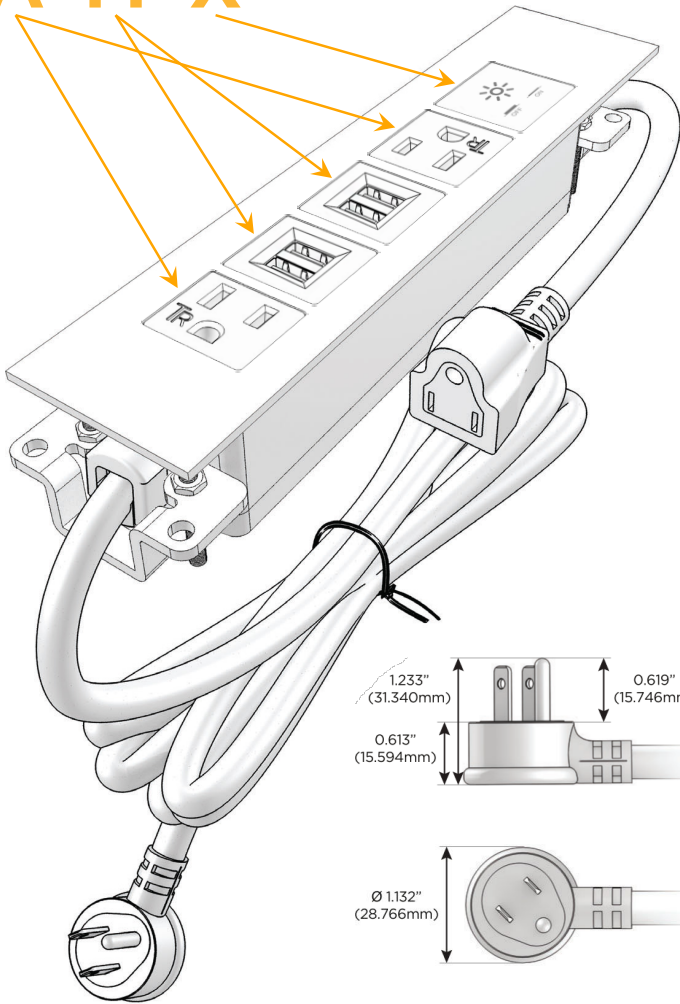

Trim Plate Finish: **CHROME (ABS)**

Custom Finishes Available

M-POWER-5T-AMMAX-CRATP

Features:

**Module/Port Options:**

- A** Tamper Resistant AC Receptacle
- E** USB-A & USB-C (20W)
- M** Double USB-A (Fast Charging Ports - 18W)
- H** HDMI
- 6** CAT 6
- 12** RJ 12
- X** Switched AC
- Y** 3-Way Switch (Low Voltage)
- V** USB-C (45W High Speed Charging Port)
- S** USB-C (25W High Speed Charging Port)
- R** Switched AC (Rocker Switch)
- D** Dimmer Switch

**Plug:**

Supplied with Low Profile Flat 45° Angle 120 VAC Plug

Optional Standard Straight 120 VAC Plug

Optional Straight 120 VAC Pass-through Plug

- CLEAN, COMPACT DESIGN
- STREAMLINED
- LOW PROFILE
- SIDE-EXITING CORDS
- PLUG & PLAY
- 6' AC CORD & PLUG (FLAT PLUG STANDARD)
- CUSTOMIZABLE CONFIGURATIONS AND FINISHES
- UL LISTED FOR MOUNTING IN FURNITURE
- 15A

# M-POWER-5T

AC POWER & DATA CONNECTIVITY SOLUTION

M-POWER-5T-AMMAX-CRATP

Specs:

**Modules/Ports:**

- A** Tamper Resistant AC Receptacle
- M** Double USB-A (Fast Charging Ports - 18W)
- X** Switched AC

**A M X**