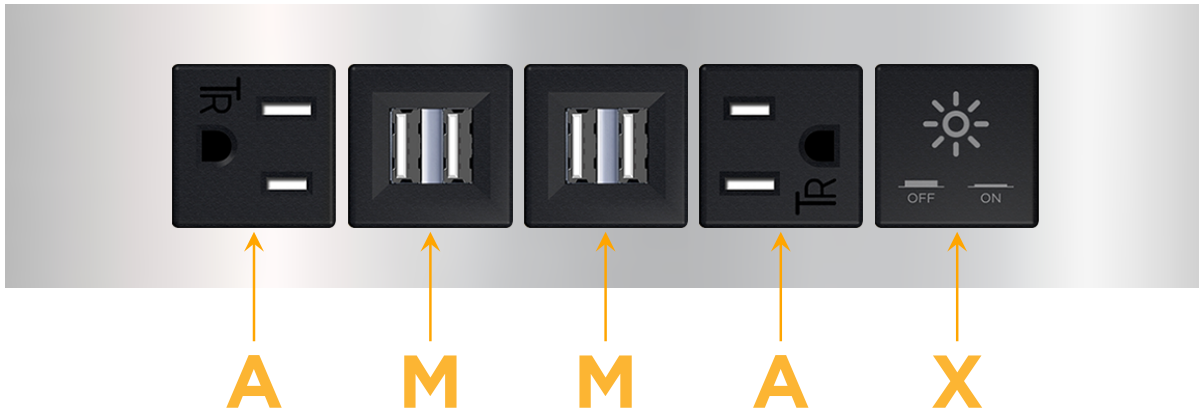

Trim Plate Finish: **CHROME (ABS)**

Custom Finishes Available

M-POWER-5T-AMMAX-CRATP

Features:

**Module/Port Options:**

- A** Tamper Resistant AC Receptacle
- E** USB-A & USB-C (20W)
- M** Double USB-A (Fast Charging Ports - 18W)
- H** HDMI
- 6** CAT 6
- 12** RJ 12
- X** Switched AC
- Y** 3-Way Switch (Low Voltage)
- V** USB-C (45W High Speed Charging Port)
- S** USB-C (25W High Speed Charging Port)
- R** Switched AC (Rocker Switch)
- D** Dimmer Switch

**Plug:**

Supplied with Low Profile Flat 45° Angle 120 VAC Plug

Optional Standard Straight 120 VAC Plug

Optional Straight 120 VAC Pass-through Plug

- CLEAN, COMPACT DESIGN
- STREAMLINED
- LOW PROFILE
- SIDE-EXITING CORDS
- PLUG & PLAY
- 6' AC CORD & PLUG (FLAT PLUG STANDARD)
- CUSTOMIZABLE CONFIGURATIONS AND FINISHES
- UL LISTED FOR MOUNTING IN FURNITURE
- 15A

# M-POWER-5T

AC POWER & DATA CONNECTIVITY SOLUTION

M-POWER-5T-AMMAX-CRATP

Specs:

**Modules/Ports:**

- A** Tamper Resistant AC Receptacle
- M** Double USB-A (Fast Charging Ports - 18W)
- X** Switched AC

**A M X**