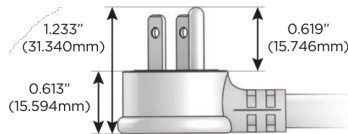

# M-POWER-5T

AC POWER & DATA CONNECTIVITY SOLUTION

M-POWER-5T-AMMAX-CRATP

Specs:

**Modules/Ports:**

- A** Tamper Resistant AC Receptacle
- M** Double USB-A (Fast Charging Ports - 18W)
- X** Switched AC

**A M X**