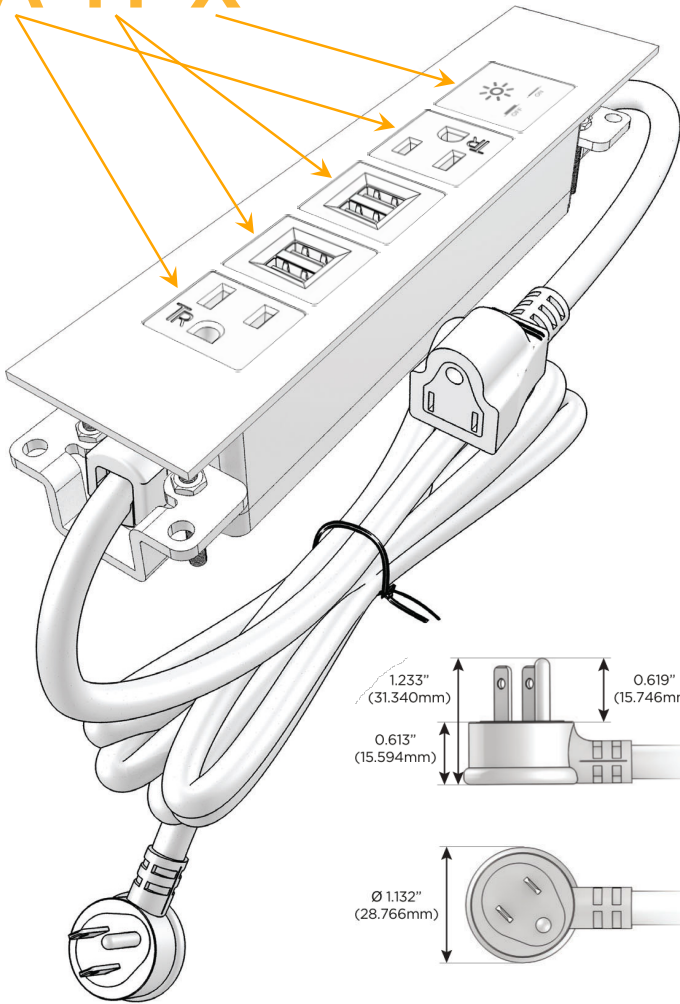

Trim Plate Finish: **SOLID BRONZE**

Custom Finishes Available

M-POWER-5T-AMMAX-BZTP

Features:

**Module/Port Options:**

- A** Tamper Resistant AC Receptacle
- E** USB-A & USB-C (20W)
- M** Double USB-A (Fast Charging Ports - 18W)
- H** HDMI
- 6** CAT 6
- 12** RJ 12
- X** Switched AC
- Y** 3-Way Switch (Low Voltage)
- V** USB-C (45W High Speed Charging Port)
- S** USB-C (25W High Speed Charging Port)
- R** Switched AC (Rocker Switch)
- D** Dimmer Switch

**Plug:**

Supplied with Low Profile Flat 45° Angle 120 VAC Plug

Optional Standard Straight 120 VAC Plug

Optional Straight 120 VAC Pass-through Plug

- CLEAN, COMPACT DESIGN
- STREAMLINED
- LOW PROFILE
- SIDE-EXITING CORDS
- PLUG & PLAY
- 6' AC CORD & PLUG (FLAT PLUG STANDARD)
- CUSTOMIZABLE CONFIGURATIONS AND FINISHES
- UL LISTED FOR MOUNTING IN FURNITURE
- 15A

# M-POWER-5T

AC POWER & DATA CONNECTIVITY SOLUTION

M-POWER-5T-AMMAX-BZTP

Specs:

**Modules/Ports:**

- A** Tamper Resistant AC Receptacle
- M** Double USB-A (Fast Charging Ports - 18W)
- X** Switched AC

**A M X**