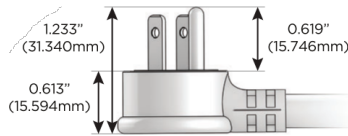

# M-POWER-5T

AC POWER & DATA CONNECTIVITY SOLUTION

M-POWER-5T-AMMAX-BZTP

Specs:

**Modules/Ports:**

- A** Tamper Resistant AC Receptacle
- M** Double USB-A (Fast Charging Ports - 18W)
- X** Switched AC

**A M X**