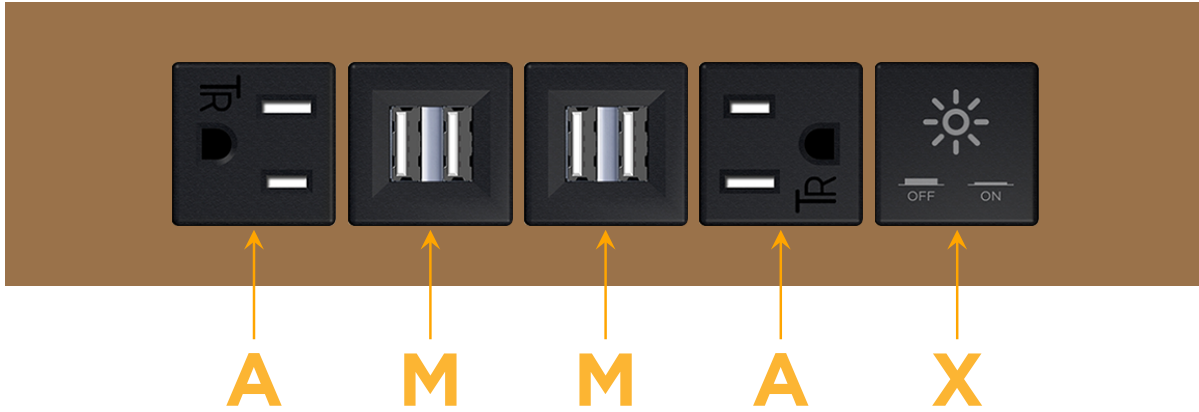

Trim Plate Finish: **SOLID BRONZE**

Custom Finishes Available

M-POWER-5T-AMMAX-BZTP

Features:

**Module/Port Options:**

- A** Tamper Resistant AC Receptacle
- E** USB-A & USB-C (20W)
- M** Double USB-A (Fast Charging Ports - 18W)
- H** HDMI
- 6** CAT 6
- 12** RJ 12
- X** Switched AC
- Y** 3-Way Switch (Low Voltage)
- V** USB-C (45W High Speed Charging Port)
- S** USB-C (25W High Speed Charging Port)
- R** Switched AC (Rocker Switch)
- D** Dimmer Switch

**Plug:**

Supplied with Low Profile Flat 45° Angle 120 VAC Plug

Optional Standard Straight 120 VAC Plug

Optional Straight 120 VAC Pass-through Plug

- CLEAN, COMPACT DESIGN
- STREAMLINED
- LOW PROFILE
- SIDE-EXITING CORDS
- PLUG & PLAY
- 6' AC CORD & PLUG (FLAT PLUG STANDARD)
- CUSTOMIZABLE CONFIGURATIONS AND FINISHES
- UL LISTED FOR MOUNTING IN FURNITURE
- 15A

# M-POWER-5T

AC POWER & DATA CONNECTIVITY SOLUTION

M-POWER-5T-AMMAX-BZTP

Specs:

**Modules/Ports:**

- A** Tamper Resistant AC Receptacle
- M** Double USB-A (Fast Charging Ports - 18W)
- X** Switched AC

**A M X**