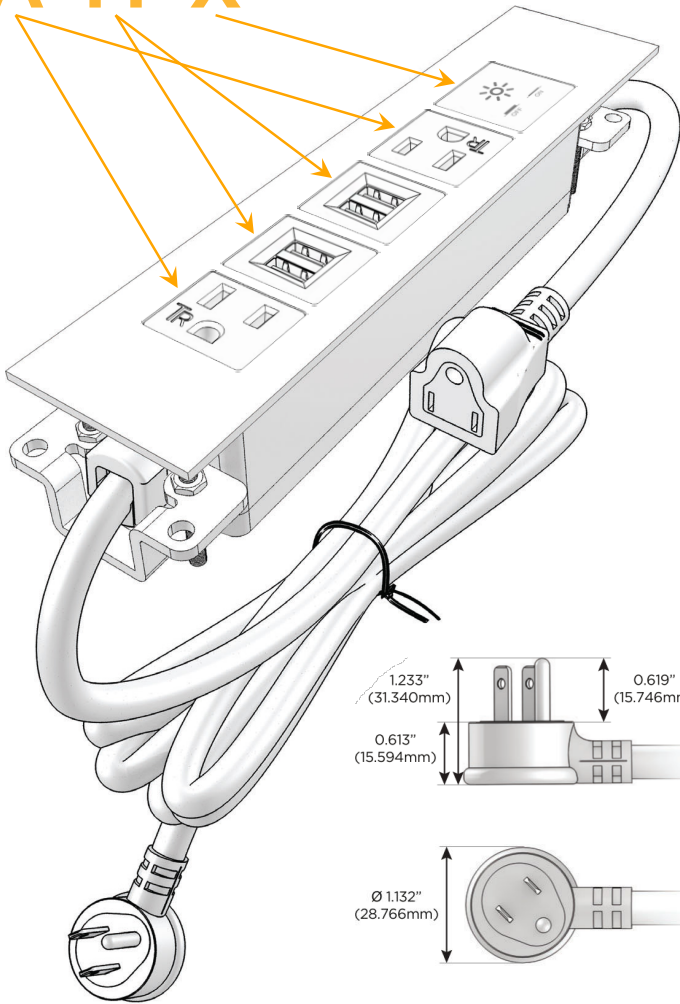

Trim Plate Finish: **STANDARD BRONZE (ABS)**

Custom Finishes Available

M-POWER-5T-AMMAX-BZATP

Features:

Module/Port Options:

- A** Tamper Resistant AC Receptacle
- E** USB-A & USB-C (20W)
- M** Double USB-A (Fast Charging Ports - 18W)
- H** HDMI
- 6** CAT 6
- 12** RJ 12
- X** Switched AC
- Y** 3-Way Switch (Low Voltage)
- V** USB-C (45W High Speed Charging Port)
- S** USB-C (25W High Speed Charging Port)
- R** Switched AC (Rocker Switch)
- D** Dimmer Switch

Plug:

Supplied with Low Profile Flat 45° Angle 120 VAC Plug

Optional Standard Straight 120 VAC Plug

Optional Straight 120 VAC Pass-through Plug

- CLEAN, COMPACT DESIGN
- STREAMLINED
- LOW PROFILE
- SIDE-EXITING CORDS
- PLUG & PLAY
- 6' AC CORD & PLUG (FLAT PLUG STANDARD)
- CUSTOMIZABLE CONFIGURATIONS AND FINISHES
- UL LISTED FOR MOUNTING IN FURNITURE
- 15A

M-POWER-5T

AC POWER & DATA CONNECTIVITY SOLUTION

M-POWER-5T-AMMAX-BZATP

Specs:

Modules/Ports:

- A** Tamper Resistant AC Receptacle
- M** Double USB-A (Fast Charging Ports - 18W)
- X** Switched AC

A M X

Distributed by