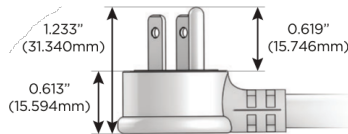

Plug:

Supplied with Low Profile Flat 45° Angle 120 VAC Plug

Optional Standard Straight 120 VAC Plug

Optional Straight 120 VAC Pass-through Plug

- CLEAN, COMPACT DESIGN
- STREAMLINED
- LOW PROFILE
- SIDE-EXITING CORDS
- PLUG & PLAY
- 6' AC CORD & PLUG (FLAT PLUG STANDARD)
- CUSTOMIZABLE CONFIGURATIONS AND FINISHES
- UL LISTED FOR MOUNTING IN FURNITURE
- 15A

M-POWER-5T

AC POWER & DATA CONNECTIVITY SOLUTION

M-POWER-5T-AMMAX-BZATP

Specs:

Modules/Ports:

- A** Tamper Resistant AC Receptacle
- M** Double USB-A (Fast Charging Ports - 18W)
- X** Switched AC

A M X

Distributed by