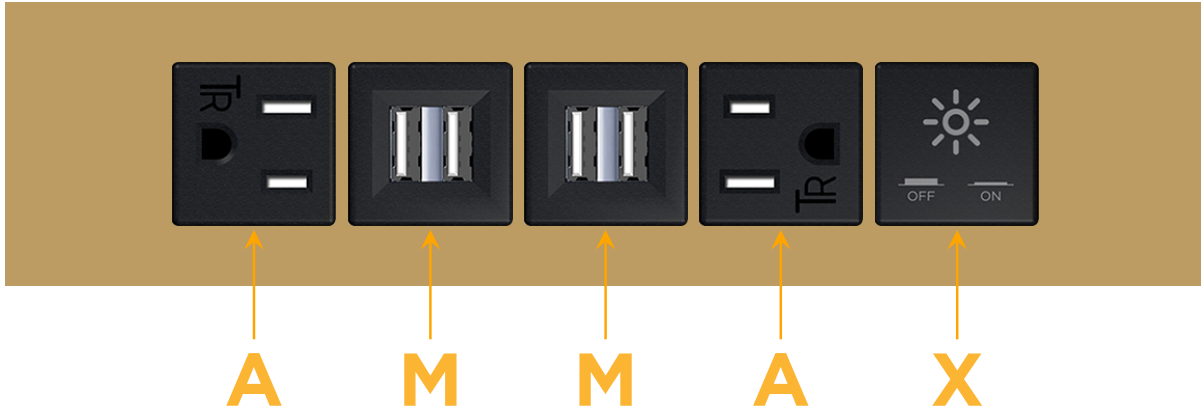

Trim Plate Finish: **STANDARD BRONZE (ABS)**

Custom Finishes Available

M-POWER-5T-AMMAX-BZATP

Features:

Module/Port Options:

- A** Tamper Resistant AC Receptacle
- E** USB-A & USB-C (20W)
- M** Double USB-A (Fast Charging Ports - 18W)
- H** HDMI
- 6** CAT 6
- 12** RJ 12
- X** Switched AC
- Y** 3-Way Switch (Low Voltage)
- V** USB-C (45W High Speed Charging Port)
- S** USB-C (25W High Speed Charging Port)
- R** Switched AC (Rocker Switch)
- D** Dimmer Switch

Plug:

Supplied with Low Profile Flat 45° Angle 120 VAC Plug

Optional Standard Straight 120 VAC Plug

Optional Straight 120 VAC Pass-through Plug

- CLEAN, COMPACT DESIGN
- STREAMLINED
- LOW PROFILE
- SIDE-EXITING CORDS
- PLUG & PLAY
- 6' AC CORD & PLUG (FLAT PLUG STANDARD)
- CUSTOMIZABLE CONFIGURATIONS AND FINISHES
- UL LISTED FOR MOUNTING IN FURNITURE
- 15A

M-POWER-5T

AC POWER & DATA CONNECTIVITY SOLUTION

M-POWER-5T-AMMAX-BZATP

Specs:

Modules/Ports:

- A** Tamper Resistant AC Receptacle
- M** Double USB-A (Fast Charging Ports - 18W)
- X** Switched AC

A M X

Distributed by