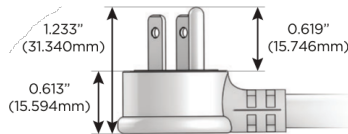

Plug:

Supplied with Low Profile Flat 45° Angle 120 VAC Plug

Optional Standard Straight 120 VAC Plug

Optional Straight 120 VAC Pass-through Plug

- CLEAN, COMPACT DESIGN
- STREAMLINED
- LOW PROFILE
- SIDE-EXITING CORDS
- PLUG & PLAY
- 6' AC CORD & PLUG (FLAT PLUG STANDARD)
- CUSTOMIZABLE CONFIGURATIONS AND FINISHES
- UL LISTED FOR MOUNTING IN FURNITURE
- 15A

M-POWER-5T

AC POWER & DATA CONNECTIVITY SOLUTION

M-POWER-5T-AMMAX-BZ5ATP

Specs:

Modules/Ports:

- A** Tamper Resistant AC Receptacle
- M** Double USB-A (Fast Charging Ports - 18W)
- X** Switched AC

A M X

Distributed by