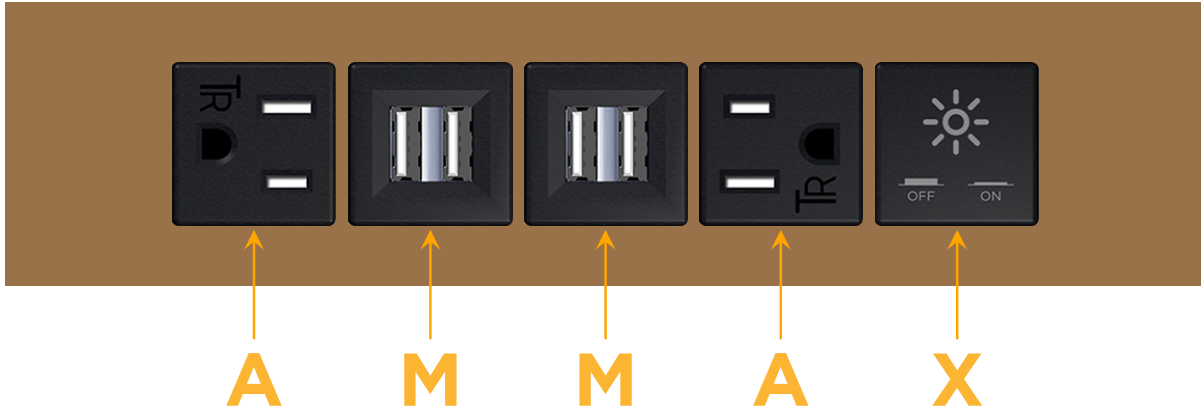

Trim Plate Finish: **ARCHITECTURAL BRONZE (ABS)**

Custom Finishes Available

M-POWER-5T-AMMAX-BZ5ATP

Features:

Module/Port Options:

- A** Tamper Resistant AC Receptacle
- E** USB-A & USB-C (20W)
- M** Double USB-A (Fast Charging Ports - 18W)
- H** HDMI
- 6** CAT 6
- 12** RJ 12
- X** Switched AC
- Y** 3-Way Switch (Low Voltage)
- V** USB-C (45W High Speed Charging Port)
- S** USB-C (25W High Speed Charging Port)
- R** Switched AC (Rocker Switch)
- D** Dimmer Switch

Plug:

Supplied with Low Profile Flat 45° Angle 120 VAC Plug

Optional Standard Straight 120 VAC Plug

Optional Straight 120 VAC Pass-through Plug

- CLEAN, COMPACT DESIGN
- STREAMLINED
- LOW PROFILE
- SIDE-EXITING CORDS
- PLUG & PLAY
- 6' AC CORD & PLUG (FLAT PLUG STANDARD)
- CUSTOMIZABLE CONFIGURATIONS AND FINISHES
- UL LISTED FOR MOUNTING IN FURNITURE
- 15A

M-POWER-5T

AC POWER & DATA CONNECTIVITY SOLUTION

M-POWER-5T-AMMAX-BZ5ATP

Specs:

Modules/Ports:

- A** Tamper Resistant AC Receptacle
- M** Double USB-A (Fast Charging Ports - 18W)
- X** Switched AC

A M X

Distributed by