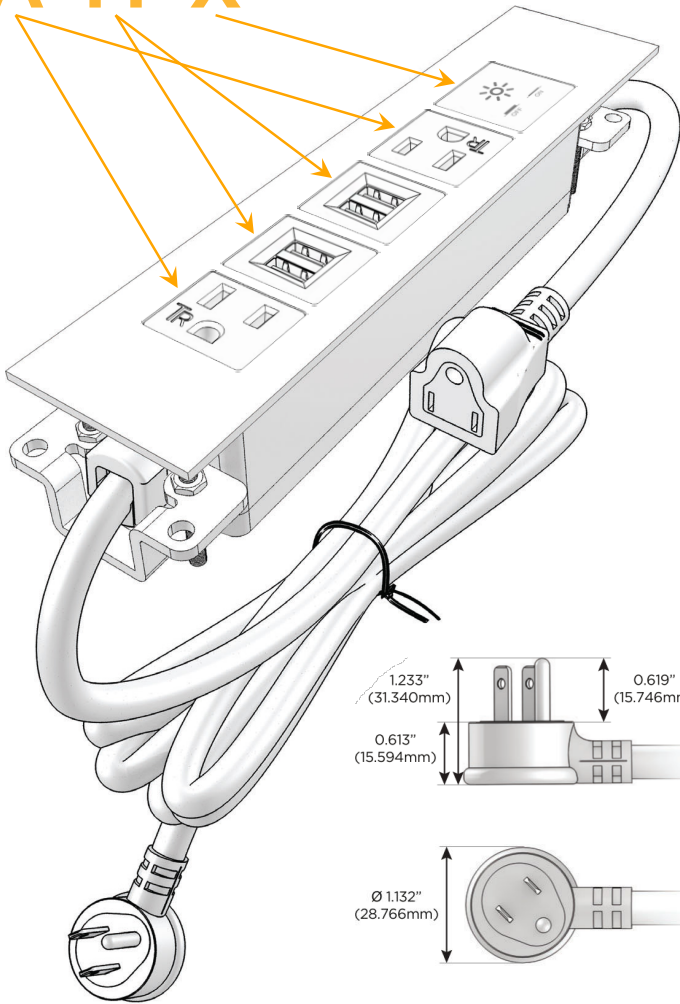

Trim Plate Finish: **ARCHITECTURAL BRONZE (ABS)**

Custom Finishes Available

M-POWER-5T-AMMAX-BZ5ATP

Features:

Module/Port Options:

- A** Tamper Resistant AC Receptacle
- E** USB-A & USB-C (20W)
- M** Double USB-A (Fast Charging Ports - 18W)
- H** HDMI
- 6** CAT 6
- 12** RJ 12
- X** Switched AC
- Y** 3-Way Switch (Low Voltage)
- V** USB-C (45W High Speed Charging Port)
- S** USB-C (25W High Speed Charging Port)
- R** Switched AC (Rocker Switch)
- D** Dimmer Switch

Plug:

Supplied with Low Profile Flat 45° Angle 120 VAC Plug

Optional Standard Straight 120 VAC Plug

Optional Straight 120 VAC Pass-through Plug

- CLEAN, COMPACT DESIGN
- STREAMLINED
- LOW PROFILE
- SIDE-EXITING CORDS
- PLUG & PLAY
- 6' AC CORD & PLUG (FLAT PLUG STANDARD)
- CUSTOMIZABLE CONFIGURATIONS AND FINISHES
- UL LISTED FOR MOUNTING IN FURNITURE
- 15A

M-POWER-5T

AC POWER & DATA CONNECTIVITY SOLUTION

M-POWER-5T-AMMAX-BZ5ATP

Specs:

Modules/Ports:

- A** Tamper Resistant AC Receptacle
- M** Double USB-A (Fast Charging Ports - 18W)
- X** Switched AC

A M X

Distributed by