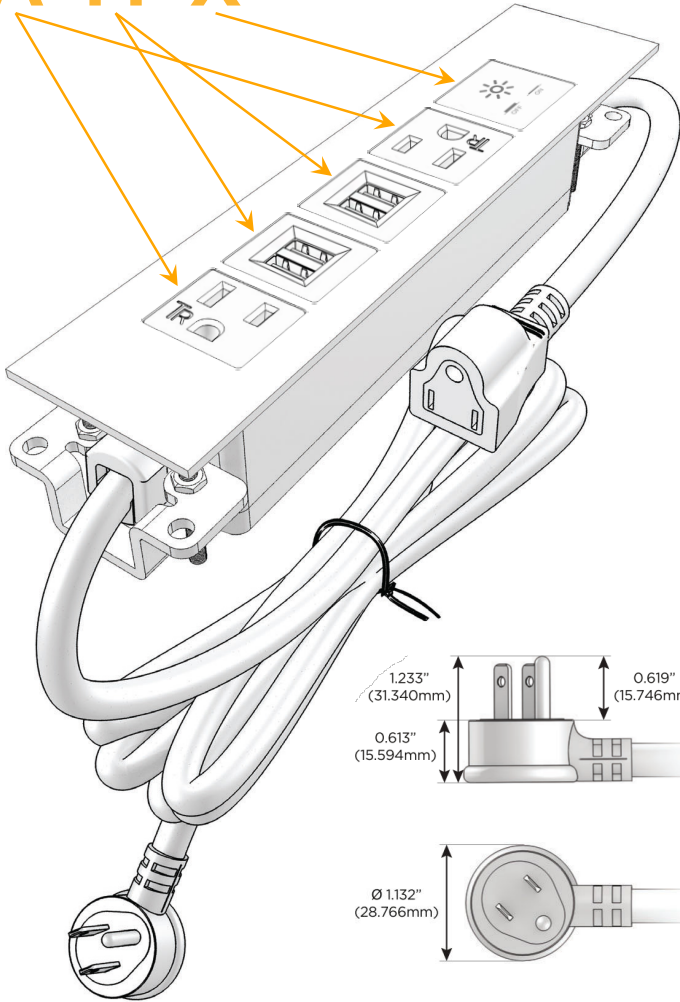

Trim Plate Finish: **ANTIQUED ARCHITECTURAL BRONZE (ABS)**

Custom Finishes Available

M-POWER-5T-AMMAX-BZ5AATP

Features:

Module/Port Options:

- A** Tamper Resistant AC Receptacle
- E** USB-A & USB-C (20W)
- M** Double USB-A (Fast Charging Ports - 18W)
- H** HDMI
- 6** CAT 6
- 12** RJ 12
- X** Switched AC
- Y** 3-Way Switch (Low Voltage)
- V** USB-C (45W High Speed Charging Port)
- S** USB-C (25W High Speed Charging Port)
- R** Switched AC (Rocker Switch)
- D** Dimmer Switch

Plug:

Supplied with Low Profile Flat 45° Angle 120 VAC Plug

Optional Standard Straight 120 VAC Plug

Optional Straight 120 VAC Pass-through Plug

- CLEAN, COMPACT DESIGN
- STREAMLINED
- LOW PROFILE
- SIDE-EXITING CORDS
- PLUG & PLAY
- 6' AC CORD & PLUG (FLAT PLUG STANDARD)
- CUSTOMIZABLE CONFIGURATIONS AND FINISHES
- UL LISTED FOR MOUNTING IN FURNITURE
- 15A

M-POWER-5T

AC POWER & DATA CONNECTIVITY SOLUTION

M-POWER-5T-AMMAX-BZ5AATP

Specs:

Modules/Ports:

- A** Tamper Resistant AC Receptacle
- M** Double USB-A (Fast Charging Ports - 18W)
- X** Switched AC

A M X

Distributed by