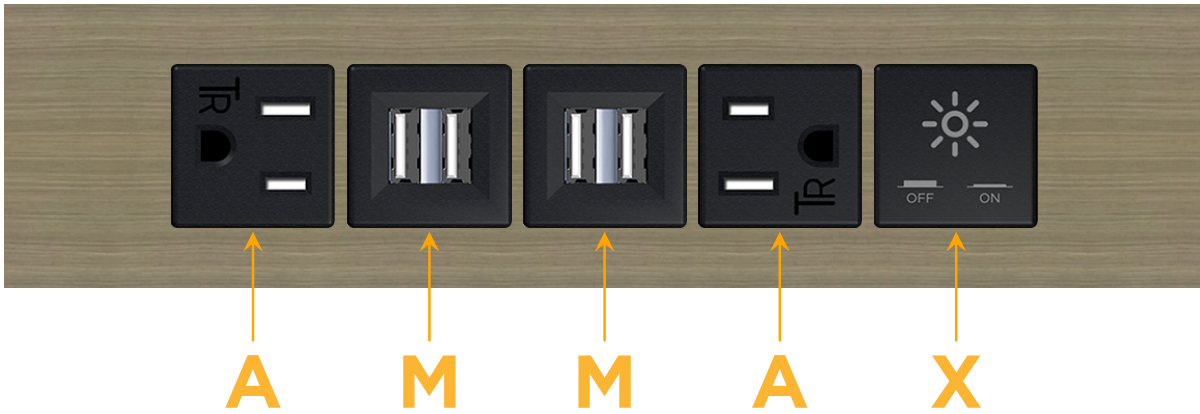

Trim Plate Finish: **ANTIQUED ARCHITECTURAL BRONZE (ABS)**

Custom Finishes Available

M-POWER-5T-AMMAX-BZ5AATP

Features:

Module/Port Options:

- A** Tamper Resistant AC Receptacle
- E** USB-A & USB-C (20W)
- M** Double USB-A (Fast Charging Ports - 18W)
- H** HDMI
- 6** CAT 6
- 12** RJ 12
- X** Switched AC
- Y** 3-Way Switch (Low Voltage)
- V** USB-C (45W High Speed Charging Port)
- S** USB-C (25W High Speed Charging Port)
- R** Switched AC (Rocker Switch)
- D** Dimmer Switch

Plug:

Supplied with Low Profile Flat 45° Angle 120 VAC Plug

Optional Standard Straight 120 VAC Plug

Optional Straight 120 VAC Pass-through Plug

- CLEAN, COMPACT DESIGN
- STREAMLINED
- LOW PROFILE
- SIDE-EXITING CORDS
- PLUG & PLAY
- 6' AC CORD & PLUG (FLAT PLUG STANDARD)
- CUSTOMIZABLE CONFIGURATIONS AND FINISHES
- UL LISTED FOR MOUNTING IN FURNITURE
- 15A

M-POWER-5T

AC POWER & DATA CONNECTIVITY SOLUTION

M-POWER-5T-AMMAX-BZ5AATP

Specs:

Modules/Ports:

- A** Tamper Resistant AC Receptacle
- M** Double USB-A (Fast Charging Ports - 18W)
- X** Switched AC

A M X

Distributed by