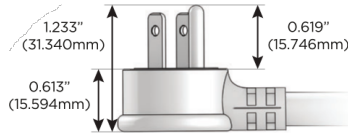

M-POWER-5T

AC POWER & DATA CONNECTIVITY SOLUTION

M-POWER-5T-AMMAX-BZ5AATP

Specs:

Modules/Ports:

- A** Tamper Resistant AC Receptacle
- M** Double USB-A (Fast Charging Ports - 18W)
- X** Switched AC

A M X

Distributed by