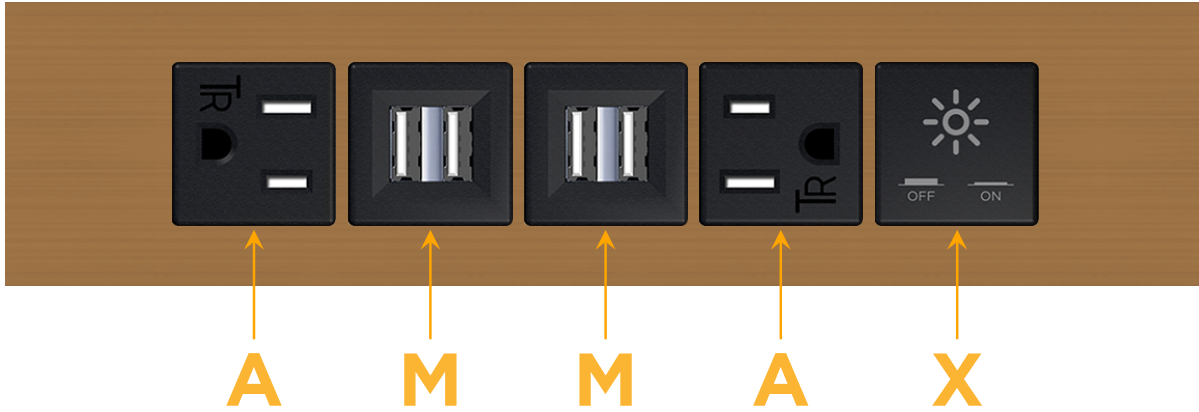

Trim Plate Finish: **SOLID BRONZE BRUSHED**

Custom Finishes Available

M-POWER-5T-AMMAX-BZ4TP

Features:

Module/Port Options:

- A** Tamper Resistant AC Receptacle
- E** USB-A & USB-C (20W)
- M** Double USB-A (Fast Charging Ports - 18W)
- H** HDMI
- 6** CAT 6
- 12** RJ 12
- X** Switched AC
- Y** 3-Way Switch (Low Voltage)
- V** USB-C (45W High Speed Charging Port)
- S** USB-C (25W High Speed Charging Port)
- R** Switched AC (Rocker Switch)
- D** Dimmer Switch

Plug:

Supplied with Low Profile Flat 45° Angle 120 VAC Plug

Optional Standard Straight 120 VAC Plug

Optional Straight 120 VAC Pass-through Plug

- CLEAN, COMPACT DESIGN
- STREAMLINED
- LOW PROFILE
- SIDE-EXITING CORDS
- PLUG & PLAY
- 6' AC CORD & PLUG (FLAT PLUG STANDARD)
- CUSTOMIZABLE CONFIGURATIONS AND FINISHES
- UL LISTED FOR MOUNTING IN FURNITURE
- 15A

M-POWER-5T

AC POWER & DATA CONNECTIVITY SOLUTION

M-POWER-5T-AMMAX-BZ4TP

Specs:

Modules/Ports:

- A** Tamper Resistant AC Receptacle
- M** Double USB-A (Fast Charging Ports - 18W)
- X** Switched AC

A M X

Distributed by