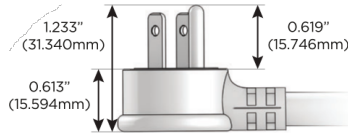

M-POWER-5T

AC POWER & DATA CONNECTIVITY SOLUTION

M-POWER-5T-AMMAX-BZ4TP

Specs:

Modules/Ports:

- A** Tamper Resistant AC Receptacle
- M** Double USB-A (Fast Charging Ports - 18W)
- X** Switched AC

A M X

Distributed by