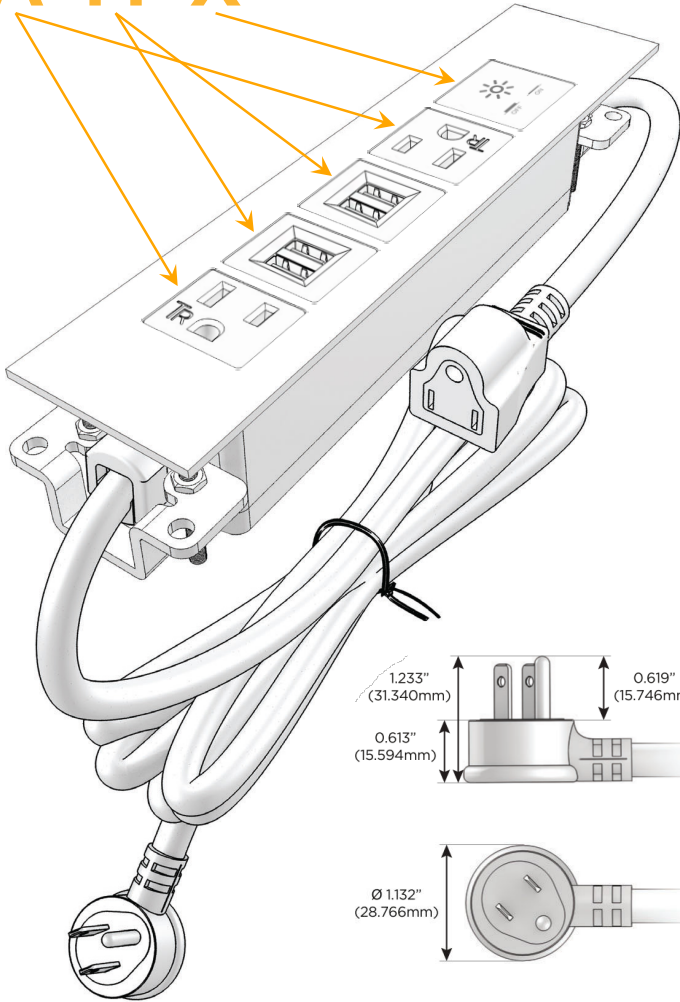

Trim Plate Finish: **SOLID BRONZE BRUSHED**

Custom Finishes Available

M-POWER-5T-AMMAX-BZ4TP

Features:

Module/Port Options:

- A** Tamper Resistant AC Receptacle
- E** USB-A & USB-C (20W)
- M** Double USB-A (Fast Charging Ports - 18W)
- H** HDMI
- 6** CAT 6
- 12** RJ 12
- X** Switched AC
- Y** 3-Way Switch (Low Voltage)
- V** USB-C (45W High Speed Charging Port)
- S** USB-C (25W High Speed Charging Port)
- R** Switched AC (Rocker Switch)
- D** Dimmer Switch

Plug:

Supplied with Low Profile Flat 45° Angle 120 VAC Plug

Optional Standard Straight 120 VAC Plug

Optional Straight 120 VAC Pass-through Plug

- CLEAN, COMPACT DESIGN
- STREAMLINED
- LOW PROFILE
- SIDE-EXITING CORDS
- PLUG & PLAY
- 6' AC CORD & PLUG (FLAT PLUG STANDARD)
- CUSTOMIZABLE CONFIGURATIONS AND FINISHES
- UL LISTED FOR MOUNTING IN FURNITURE
- 15A

M-POWER-5T

AC POWER & DATA CONNECTIVITY SOLUTION

M-POWER-5T-AMMAX-BZ4TP

Specs:

Modules/Ports:

- A** Tamper Resistant AC Receptacle
- M** Double USB-A (Fast Charging Ports - 18W)
- X** Switched AC

A M X

Distributed by