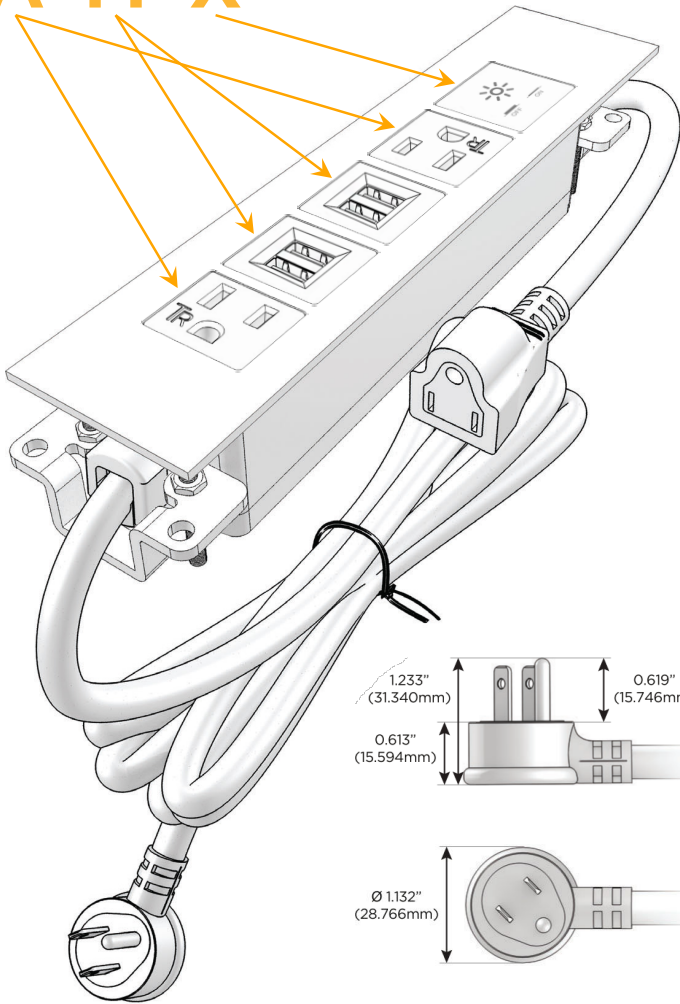

### Module/Port Options:

- A** Tamper Resistant AC Receptacle
- E** USB-A & USB-C (20W)
- M** Double USB-A (Fast Charging Ports - 18W)
- H** HDMI
- 6** CAT 6
- 12** RJ 12
- X** Switched AC
- Y** 3-Way Switch (Low Voltage)
- V** USB-C (45W High Speed Charging Port)
- S** USB-C (25W High Speed Charging Port)
- R** Switched AC (Rocker Switch)
- D** Dimmer Switch

### Plug:

Supplied with Low Profile Flat 45° Angle 120 VAC Plug

Optional Standard Straight 120 VAC Plug

Optional Straight 120 VAC Pass-through Plug

- CLEAN, COMPACT DESIGN
- STREAMLINED
- LOW PROFILE
- SIDE-EXITING CORDS
- PLUG & PLAY
- 6' AC CORD & PLUG (FLAT PLUG STANDARD)
- CUSTOMIZABLE CONFIGURATIONS AND FINISHES
- UL LISTED FOR MOUNTING IN FURNITURE
- 15A

# M-POWER-5T

AC POWER & DATA CONNECTIVITY SOLUTION

M-POWER-5T-AMMAX-BTP

Specs:

**Modules/Ports:**

- A** Tamper Resistant AC Receptacle
- M** Double USB-A (Fast Charging Ports - 18W)
- X** Switched AC

**A M X**