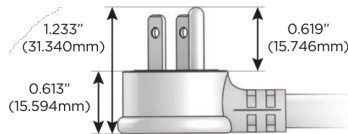

### Plug:

Supplied with Low Profile Flat 45° Angle 120 VAC Plug

Optional Standard Straight 120 VAC Plug

Optional Straight 120 VAC Pass-through Plug

- CLEAN, COMPACT DESIGN
- STREAMLINED
- LOW PROFILE
- SIDE-EXITING CORDS
- PLUG & PLAY
- 6' AC CORD & PLUG (FLAT PLUG STANDARD)
- CUSTOMIZABLE CONFIGURATIONS AND FINISHES
- UL LISTED FOR MOUNTING IN FURNITURE
- 15A

# M-POWER-5T

AC POWER & DATA CONNECTIVITY SOLUTION

M-POWER-5T-AMMAX-BTP

Specs:

**Modules/Ports:**

- A** Tamper Resistant AC Receptacle
- M** Double USB-A (Fast Charging Ports - 18W)
- X** Switched AC

**A M X**