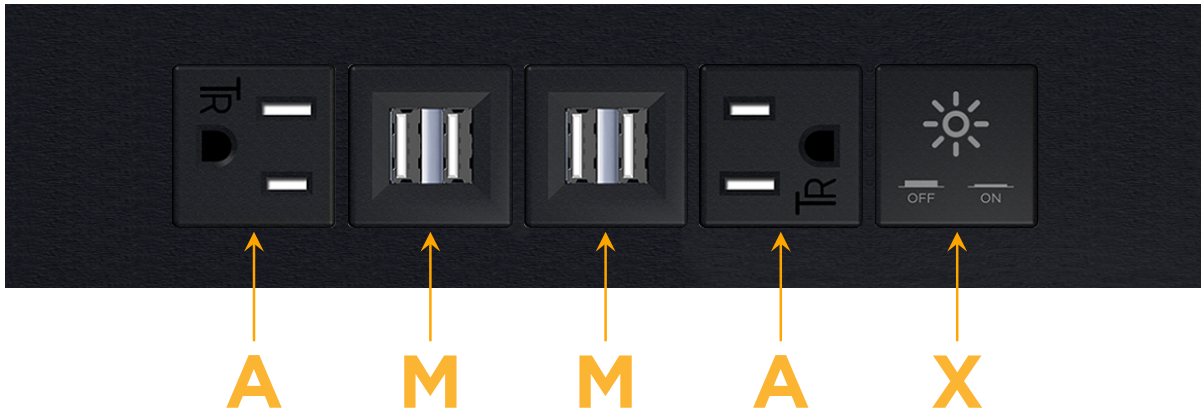

M-POWER-5T

AC POWER & DATA CONNECTIVITY SOLUTION

M-POWER-5T-AMMAX-BTP

Distributed by

Mormax Company, Inc.

8 Westchester Plaza

Elmsford, NY 10523

914-699-0101

sales@mormax.com

mormax.com

Metro Light & Power's line of power & data solutions offers sophisticated design elements combined with greater ease of installation. Streamlined and low-profile, enhanced by side-exiting cords, our outlets advance the industry with their cutting edge look and feel. We believe flexibility is key, and we provide a variety of mounting options, including the ability to mount in limited spaces. Our outlets are available in many finishes and configurations, in addition to a custom color and finish capability for our clients.

Trim Plate Finish: **BLACK (STEEL)**

Custom Finishes Available

M-POWER-5T-AMMAX-BTP

Features:

Module/Port Options:

- **A** Tamper Resistant AC Receptacle
- **E** USB-A & USB-C (20W)
- **M** Double USB-A (Fast Charging Ports - 18W)
- **H** HDMI
- **6** CAT 6
- **12** RJ 12
- **X** Switched AC
- **Y** 3-Way Switch (Low Voltage)
- **V** USB-C (45W High Speed Charging Port)
- **S** USB-C (25W High Speed Charging Port)
- **R** Switched AC (Rocker Switch)
- **D** Dimmer Switch

Plug:

Supplied with Low Profile Flat 45° Angle 120 VAC Plug

Optional Standard Straight 120 VAC Plug

Optional Straight 120 VAC Pass-through Plug

- CLEAN, COMPACT DESIGN
- STREAMLINED
- LOW PROFILE
- SIDE-EXITING CORDS
- PLUG & PLAY
- 6' AC CORD & PLUG (FLAT PLUG STANDARD)
- CUSTOMIZABLE CONFIGURATIONS AND FINISHES
- UL LISTED FOR MOUNTING IN FURNITURE
- 15A