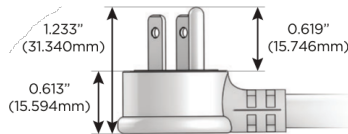

# M-POWER-5T

AC POWER & DATA CONNECTIVITY SOLUTION

M-POWER-5T-AMMAX-BRATP

Specs:

**Modules/Ports:**

- A** Tamper Resistant AC Receptacle
- M** Double USB-A (Fast Charging Ports - 18W)
- X** Switched AC

**A M X**