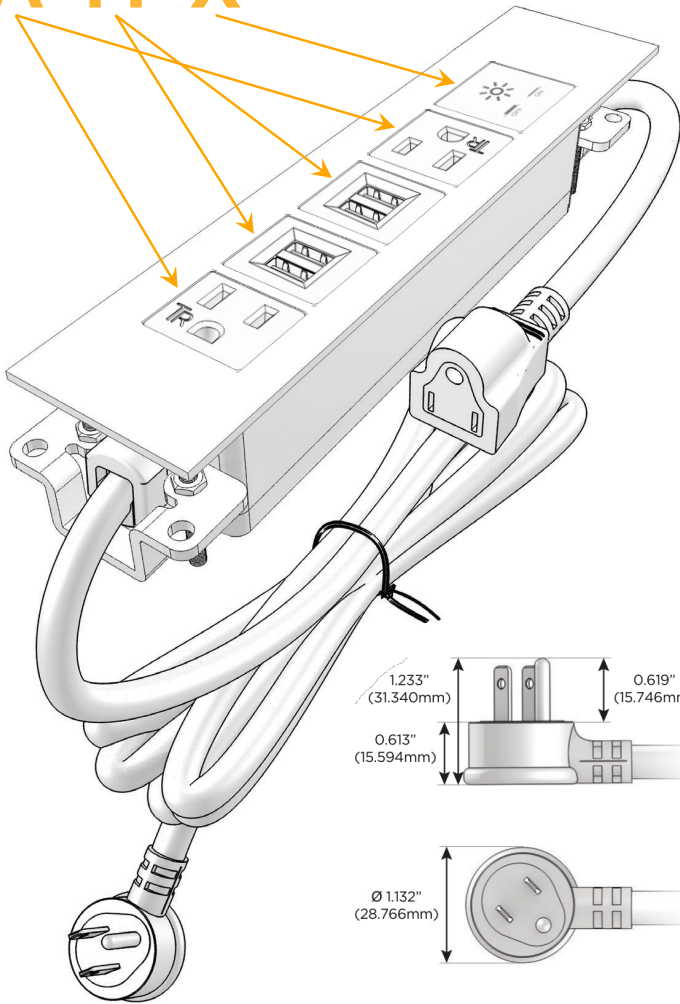

Trim Plate Finish: **BRASS (ABS)**

Custom Finishes Available

M-POWER-5T-AMMAX-BRATP

Features:

**Module/Port Options:**

- A** Tamper Resistant AC Receptacle
- E** USB-A & USB-C (20W)
- M** Double USB-A (Fast Charging Ports - 18W)
- H** HDMI
- 6** CAT 6
- 12** RJ 12
- X** Switched AC
- Y** 3-Way Switch (Low Voltage)
- V** USB-C (45W High Speed Charging Port)
- S** USB-C (25W High Speed Charging Port)
- R** Switched AC (Rocker Switch)
- D** Dimmer Switch

**Plug:**

Supplied with Low Profile Flat 45° Angle 120 VAC Plug

Optional Standard Straight 120 VAC Plug

Optional Straight 120 VAC Pass-through Plug

- CLEAN, COMPACT DESIGN
- STREAMLINED
- LOW PROFILE
- SIDE-EXITING CORDS
- PLUG & PLAY
- 6' AC CORD & PLUG (FLAT PLUG STANDARD)
- CUSTOMIZABLE CONFIGURATIONS AND FINISHES
- UL LISTED FOR MOUNTING IN FURNITURE
- 15A

# M-POWER-5T

AC POWER & DATA CONNECTIVITY SOLUTION

M-POWER-5T-AMMAX-BRATP

Specs:

**Modules/Ports:**

- A** Tamper Resistant AC Receptacle
- M** Double USB-A (Fast Charging Ports - 18W)
- X** Switched AC

**A M X**