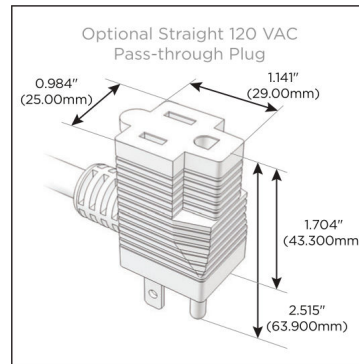

**Plug:**

Supplied with Low Profile Flat 45° Angle 120 VAC Plug

Optional Standard Straight 120 VAC Plug

Optional Straight 120 VAC Pass-through Plug

- CLEAN, COMPACT DESIGN
- STREAMLINED
- LOW PROFILE
- SIDE-EXITING CORDS
- PLUG & PLAY
- 6' AC CORD & PLUG (FLAT PLUG STANDARD)
- CUSTOMIZABLE CONFIGURATIONS AND FINISHES
- UL LISTED FOR MOUNTING IN FURNITURE
- 15A

# M-POWER-5T

AC POWER & DATA CONNECTIVITY SOLUTION

M-POWER-5T-AMMAX-BRATP

Specs:

**Modules/Ports:**

- A** Tamper Resistant AC Receptacle
- M** Double USB-A (Fast Charging Ports - 18W)
- X** Switched AC

**A M X**