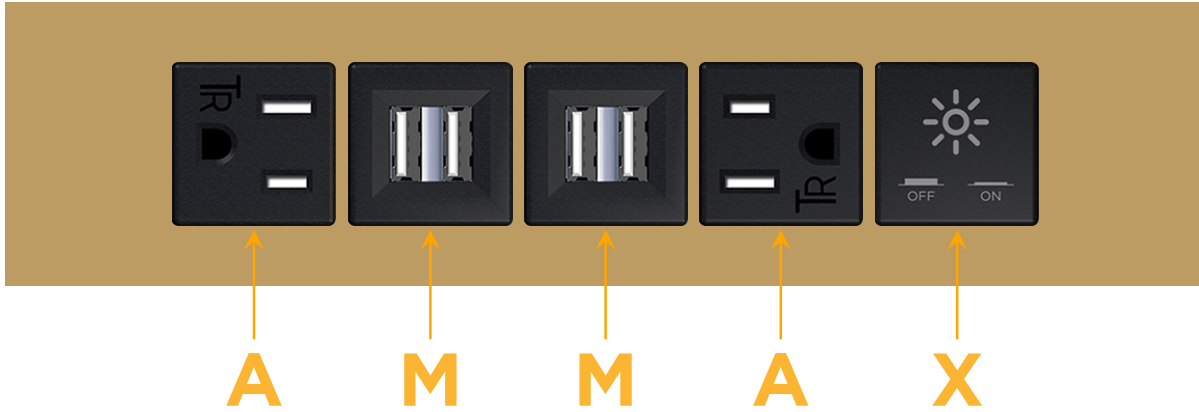

Trim Plate Finish: **BRASS (ABS)**

Custom Finishes Available

M-POWER-5T-AMMAX-BRATP

Features:

**Module/Port Options:**

- A** Tamper Resistant AC Receptacle
- E** USB-A & USB-C (20W)
- M** Double USB-A (Fast Charging Ports - 18W)
- H** HDMI
- 6** CAT 6
- 12** RJ 12
- X** Switched AC
- Y** 3-Way Switch (Low Voltage)
- V** USB-C (45W High Speed Charging Port)
- S** USB-C (25W High Speed Charging Port)
- R** Switched AC (Rocker Switch)
- D** Dimmer Switch

**Plug:**

Supplied with Low Profile Flat 45° Angle 120 VAC Plug

Optional Standard Straight 120 VAC Plug

Optional Straight 120 VAC Pass-through Plug

- CLEAN, COMPACT DESIGN
- STREAMLINED
- LOW PROFILE
- SIDE-EXITING CORDS
- PLUG & PLAY
- 6' AC CORD & PLUG (FLAT PLUG STANDARD)
- CUSTOMIZABLE CONFIGURATIONS AND FINISHES
- UL LISTED FOR MOUNTING IN FURNITURE
- 15A

# M-POWER-5T

AC POWER & DATA CONNECTIVITY SOLUTION

M-POWER-5T-AMMAX-BRATP

Specs:

**Modules/Ports:**

- A** Tamper Resistant AC Receptacle
- M** Double USB-A (Fast Charging Ports - 18W)
- X** Switched AC

**A M X**