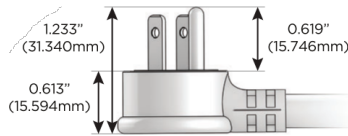

M-POWER-5T

AC POWER & DATA CONNECTIVITY SOLUTION

M-POWER-5T-AMMAX-BRAATP

Specs:

Modules/Ports:

- A** Tamper Resistant AC Receptacle
- M** Double USB-A (Fast Charging Ports - 18W)
- X** Switched AC

A M X

Distributed by