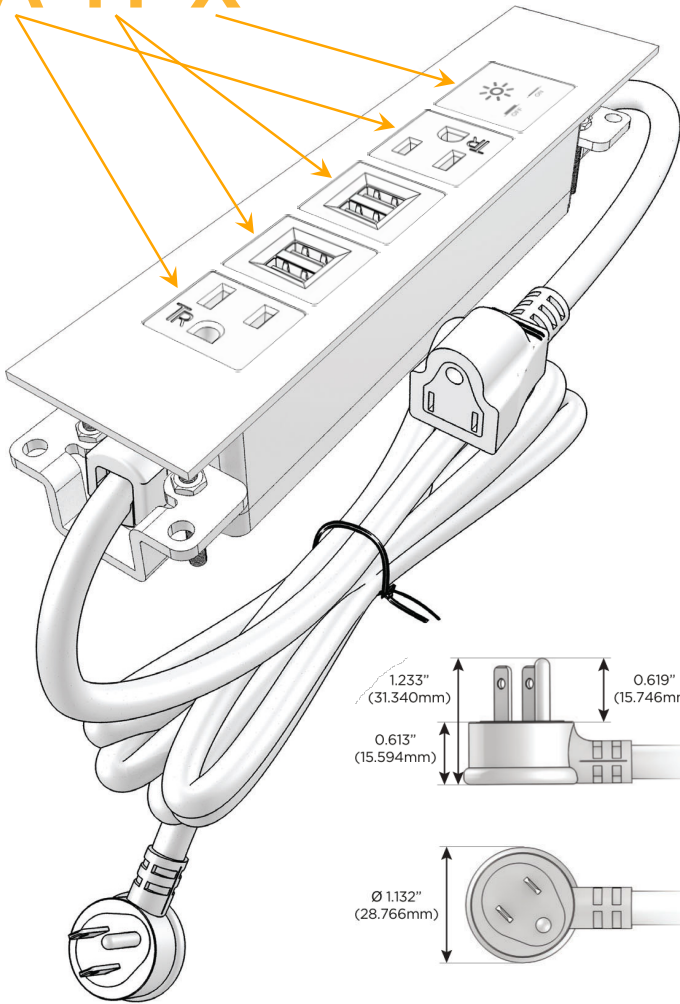

Trim Plate Finish: **BRASS ANTIQUED (ABS)**

Custom Finishes Available

M-POWER-5T-AMMAX-BRAATP

Features:

Module/Port Options:

- A** Tamper Resistant AC Receptacle
- E** USB-A & USB-C (20W)
- M** Double USB-A (Fast Charging Ports - 18W)
- H** HDMI
- 6** CAT 6
- 12** RJ 12
- X** Switched AC
- Y** 3-Way Switch (Low Voltage)
- V** USB-C (45W High Speed Charging Port)
- S** USB-C (25W High Speed Charging Port)
- R** Switched AC (Rocker Switch)
- D** Dimmer Switch

Plug:

Supplied with Low Profile Flat 45° Angle 120 VAC Plug

Optional Standard Straight 120 VAC Plug

Optional Straight 120 VAC Pass-through Plug

- CLEAN, COMPACT DESIGN
- STREAMLINED
- LOW PROFILE
- SIDE-EXITING CORDS
- PLUG & PLAY
- 6' AC CORD & PLUG (FLAT PLUG STANDARD)
- CUSTOMIZABLE CONFIGURATIONS AND FINISHES
- UL LISTED FOR MOUNTING IN FURNITURE
- 15A

M-POWER-5T

AC POWER & DATA CONNECTIVITY SOLUTION

M-POWER-5T-AMMAX-BRAATP

Specs:

Modules/Ports:

- A** Tamper Resistant AC Receptacle
- M** Double USB-A (Fast Charging Ports - 18W)
- X** Switched AC

A M X

Distributed by