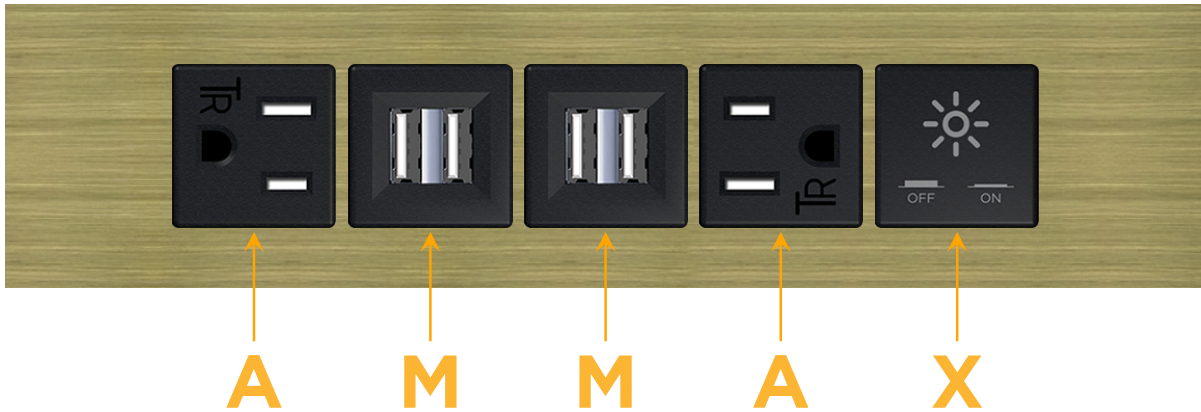

Trim Plate Finish: **BRASS ANTIQUED (ABS)**

Custom Finishes Available

M-POWER-5T-AMMAX-BRAATP

Features:

Module/Port Options:

- A** Tamper Resistant AC Receptacle
- E** USB-A & USB-C (20W)
- M** Double USB-A (Fast Charging Ports - 18W)
- H** HDMI
- 6** CAT 6
- 12** RJ 12
- X** Switched AC
- Y** 3-Way Switch (Low Voltage)
- V** USB-C (45W High Speed Charging Port)
- S** USB-C (25W High Speed Charging Port)
- R** Switched AC (Rocker Switch)
- D** Dimmer Switch

Plug:

Supplied with Low Profile Flat 45° Angle 120 VAC Plug

Optional Standard Straight 120 VAC Plug

Optional Straight 120 VAC Pass-through Plug

- CLEAN, COMPACT DESIGN
- STREAMLINED
- LOW PROFILE
- SIDE-EXITING CORDS
- PLUG & PLAY
- 6' AC CORD & PLUG (FLAT PLUG STANDARD)
- CUSTOMIZABLE CONFIGURATIONS AND FINISHES
- UL LISTED FOR MOUNTING IN FURNITURE
- 15A

M-POWER-5T

AC POWER & DATA CONNECTIVITY SOLUTION

M-POWER-5T-AMMAX-BRAATP

Specs:

Modules/Ports:

- A** Tamper Resistant AC Receptacle
- M** Double USB-A (Fast Charging Ports - 18W)
- X** Switched AC

A M X

Distributed by