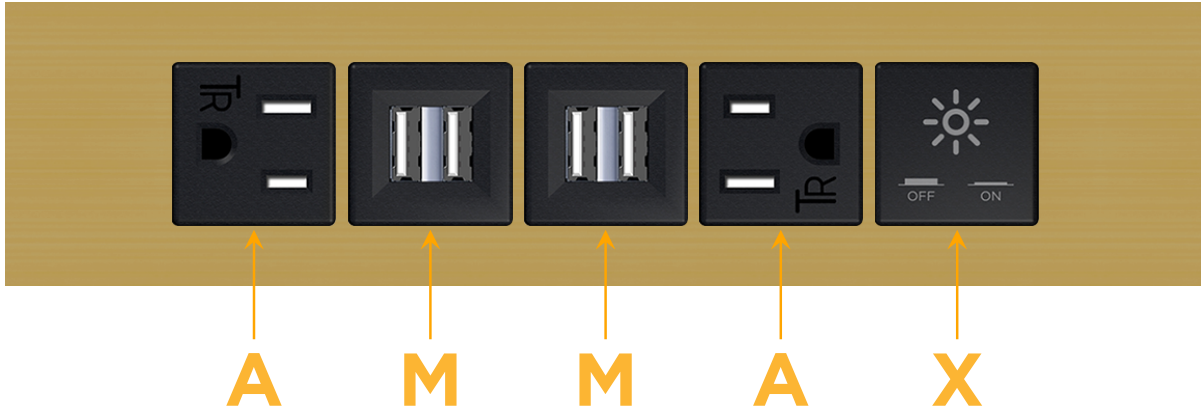

M-POWER-5T

AC POWER & DATA CONNECTIVITY SOLUTION

M-POWER-5T-AMMAX-BR4TP

Distributed by

Mormax Company, Inc.

8 Westchester Plaza

Elmsford, NY 10523

914-699-0101

sales@mormax.com

mormax.com

Metro Light & Power's line of power & data solutions offers sophisticated design elements combined with greater ease of installation. Streamlined and low-profile, enhanced by side-exiting cords, our outlets advance the industry with their cutting edge look and feel. We believe flexibility is key, and we provide a variety of mounting options, including the ability to mount in limited spaces. Our outlets are available in many finishes and configurations, in addition to a custom color and finish capability for our clients.

Trim Plate Finish: **SOLID BRASS BRUSHED**

Custom Finishes Available

M-POWER-5T-AMMAX-BR4TP

Features:

Module/Port Options:

- **A** Tamper Resistant AC Receptacle
- **E** USB-A & USB-C (20W)
- **M** Double USB-A (Fast Charging Ports - 18W)
- **H** HDMI
- **6** CAT 6
- **12** RJ 12
- **X** Switched AC
- **Y** 3-Way Switch (Low Voltage)
- **V** USB-C (45W High Speed Charging Port)
- **S** USB-C (25W High Speed Charging Port)
- **R** Switched AC (Rocker Switch)
- **D** Dimmer Switch

Plug:

Supplied with Low Profile Flat 45° Angle 120 VAC Plug

Optional Standard Straight 120 VAC Plug

Optional Straight 120 VAC Pass-through Plug

- CLEAN, COMPACT DESIGN
- STREAMLINED
- LOW PROFILE
- SIDE-EXITING CORDS
- PLUG & PLAY
- 6' AC CORD & PLUG (FLAT PLUG STANDARD)
- CUSTOMIZABLE CONFIGURATIONS AND FINISHES
- UL LISTED FOR MOUNTING IN FURNITURE
- 15A