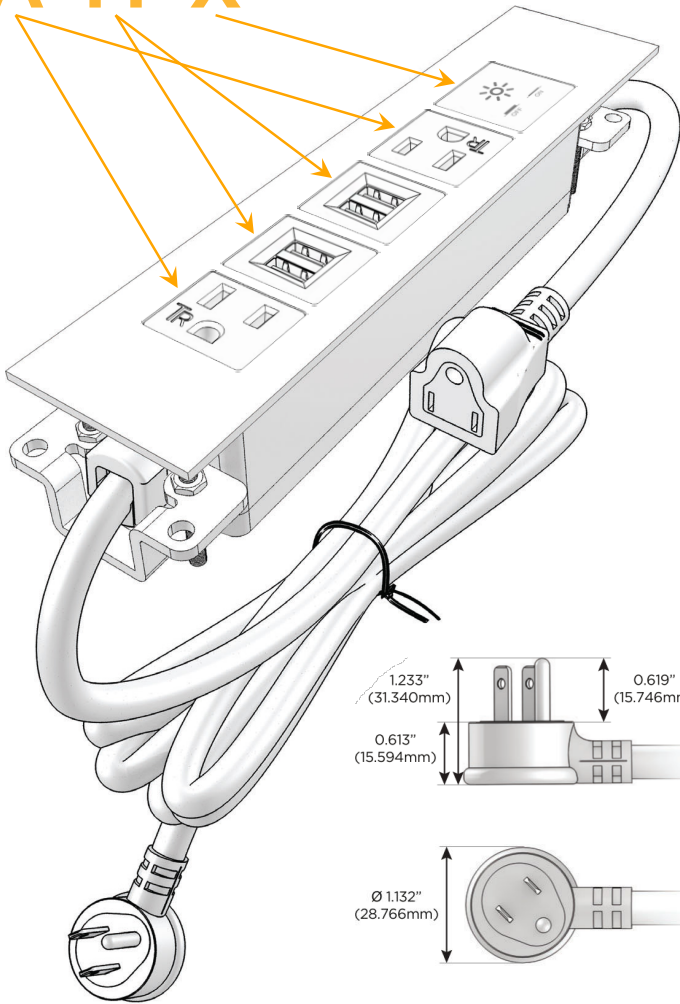

### Module/Port Options:

- A** Tamper Resistant AC Receptacle
- E** USB-A & USB-C (20W)
- M** Double USB-A (Fast Charging Ports - 18W)
- H** HDMI
- 6** CAT 6
- 12** RJ 12
- X** Switched AC
- Y** 3-Way Switch (Low Voltage)
- V** USB-C (45W High Speed Charging Port)
- S** USB-C (25W High Speed Charging Port)
- R** Switched AC (Rocker Switch)
- D** Dimmer Switch

### Plug:

Supplied with Low Profile Flat 45° Angle 120 VAC Plug

Optional Standard Straight 120 VAC Plug

Optional Straight 120 VAC Pass-through Plug

- CLEAN, COMPACT DESIGN
- STREAMLINED
- LOW PROFILE
- SIDE-EXITING CORDS
- PLUG & PLAY
- 6' AC CORD & PLUG (FLAT PLUG STANDARD)
- CUSTOMIZABLE CONFIGURATIONS AND FINISHES
- UL LISTED FOR MOUNTING IN FURNITURE
- 15A

# M-POWER-5T

AC POWER & DATA CONNECTIVITY SOLUTION

M-POWER-5T-AMMAX-BR4TP

Specs:

**Modules/Ports:**

- A** Tamper Resistant AC Receptacle
- M** Double USB-A (Fast Charging Ports - 18W)
- X** Switched AC

**A M X**