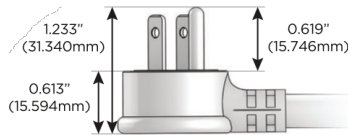

### Plug:

Supplied with Low Profile Flat 45° Angle 120 VAC Plug

Optional Standard Straight 120 VAC Plug

Optional Straight 120 VAC Pass-through Plug

- CLEAN, COMPACT DESIGN
- STREAMLINED
- LOW PROFILE
- SIDE-EXITING CORDS
- PLUG & PLAY
- 6' AC CORD & PLUG (FLAT PLUG STANDARD)
- CUSTOMIZABLE CONFIGURATIONS AND FINISHES
- UL LISTED FOR MOUNTING IN FURNITURE
- 15A

# M-POWER-5T

AC POWER & DATA CONNECTIVITY SOLUTION

M-POWER-5T-AMMAX-BR4TP

Specs:

**Modules/Ports:**

- A** Tamper Resistant AC Receptacle
- M** Double USB-A (Fast Charging Ports - 18W)
- X** Switched AC

**A M X**