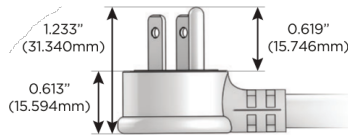

M-POWER-5T

AC POWER & DATA CONNECTIVITY SOLUTION

M-POWER-5T-AMMAX-B2ATP

Specs:

Modules/Ports:

- A** Tamper Resistant AC Receptacle
- M** Double USB-A (Fast Charging Ports - 18W)
- X** Switched AC

A M X

Distributed by