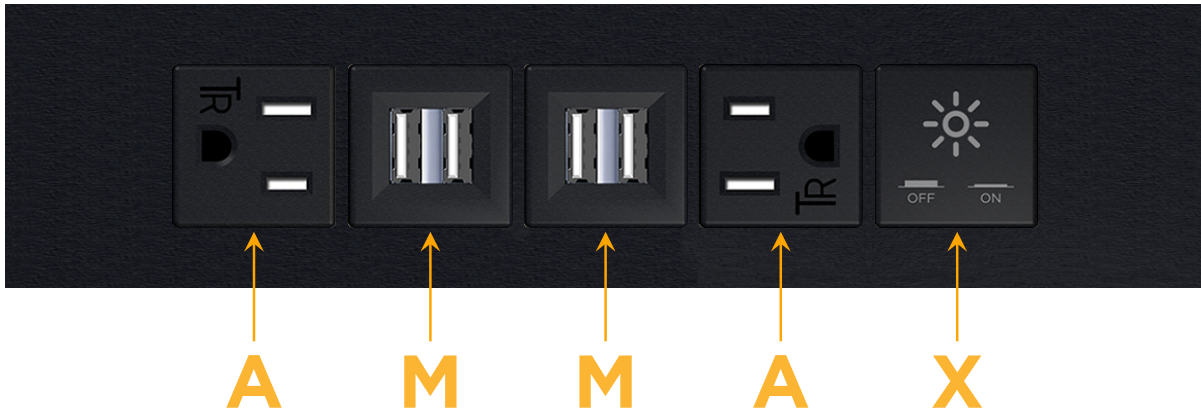

Trim Plate Finish: **SATIN BLACK (ABS)**

Custom Finishes Available

M-POWER-5T-AMMAX-B2ATP

Features:

Module/Port Options:

- A** Tamper Resistant AC Receptacle
- E** USB-A & USB-C (20W)
- M** Double USB-A (Fast Charging Ports - 18W)
- H** HDMI
- 6** CAT 6
- 12** RJ 12
- X** Switched AC
- Y** 3-Way Switch (Low Voltage)
- V** USB-C (45W High Speed Charging Port)
- S** USB-C (25W High Speed Charging Port)
- R** Switched AC (Rocker Switch)
- D** Dimmer Switch

Plug:

Supplied with Low Profile Flat 45° Angle 120 VAC Plug

Optional Standard Straight 120 VAC Plug

Optional Straight 120 VAC Pass-through Plug

- CLEAN, COMPACT DESIGN
- STREAMLINED
- LOW PROFILE
- SIDE-EXITING CORDS
- PLUG & PLAY
- 6' AC CORD & PLUG (FLAT PLUG STANDARD)
- CUSTOMIZABLE CONFIGURATIONS AND FINISHES
- UL LISTED FOR MOUNTING IN FURNITURE
- 15A

M-POWER-5T

AC POWER & DATA CONNECTIVITY SOLUTION

M-POWER-5T-AMMAX-B2ATP

Specs:

Modules/Ports:

- A** Tamper Resistant AC Receptacle
- M** Double USB-A (Fast Charging Ports - 18W)
- X** Switched AC

A M X

Distributed by