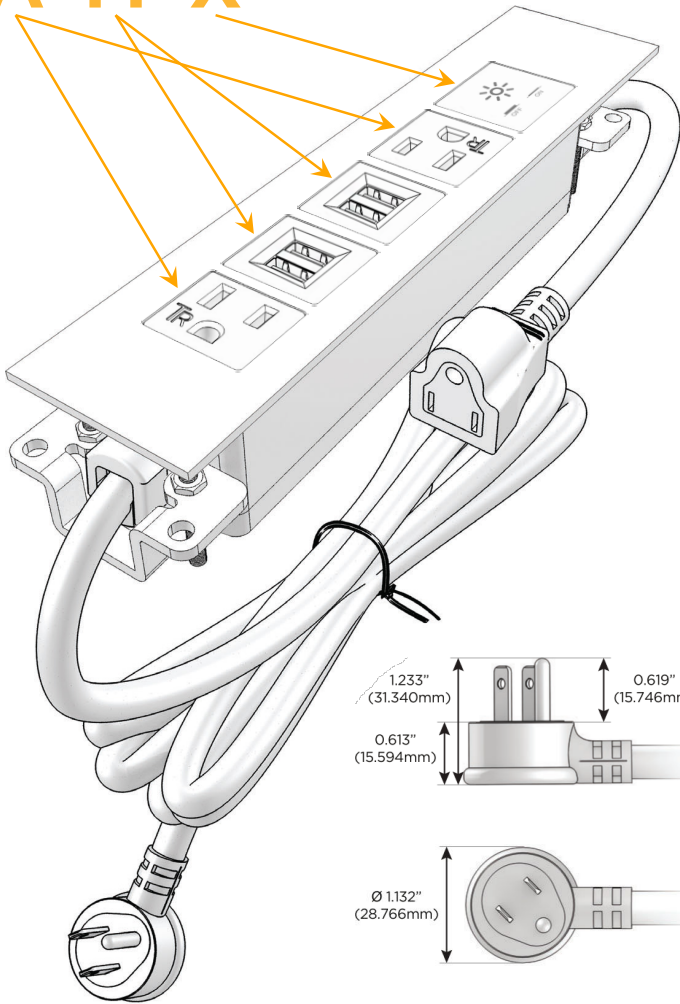

Trim Plate Finish: **SATIN BLACK (ABS)**

Custom Finishes Available

M-POWER-5T-AMMAX-B2ATP

Features:

Module/Port Options:

- A** Tamper Resistant AC Receptacle
- E** USB-A & USB-C (20W)
- M** Double USB-A (Fast Charging Ports - 18W)
- H** HDMI
- 6** CAT 6
- 12** RJ 12
- X** Switched AC
- Y** 3-Way Switch (Low Voltage)
- V** USB-C (45W High Speed Charging Port)
- S** USB-C (25W High Speed Charging Port)
- R** Switched AC (Rocker Switch)
- D** Dimmer Switch

Plug:

Supplied with Low Profile Flat 45° Angle 120 VAC Plug

Optional Standard Straight 120 VAC Plug

Optional Straight 120 VAC Pass-through Plug

- CLEAN, COMPACT DESIGN
- STREAMLINED
- LOW PROFILE
- SIDE-EXITING CORDS
- PLUG & PLAY
- 6' AC CORD & PLUG (FLAT PLUG STANDARD)
- CUSTOMIZABLE CONFIGURATIONS AND FINISHES
- UL LISTED FOR MOUNTING IN FURNITURE
- 15A

M-POWER-5T

AC POWER & DATA CONNECTIVITY SOLUTION

M-POWER-5T-AMMAX-B2ATP

Specs:

Modules/Ports:

- A** Tamper Resistant AC Receptacle
- M** Double USB-A (Fast Charging Ports - 18W)
- X** Switched AC

A M X

Distributed by