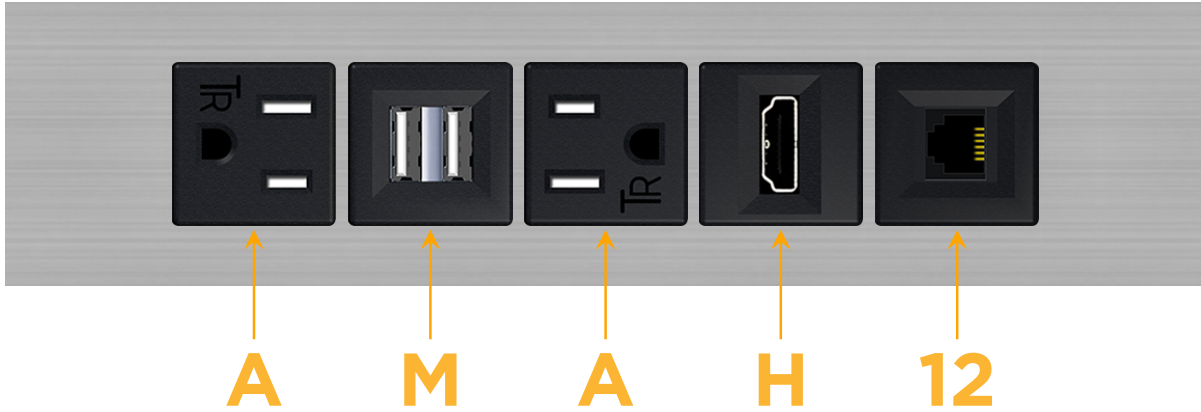

Trim Plate Finish: **BRUSHED STAINLESS (ABS)**

Custom Finishes Available

M-POWER-5T-AMAH12-SS4ATP

Features:

Module/Port Options:

- A** Tamper Resistant AC Receptacle
- E** USB-A & USB-C (20W)
- M** Double USB-A (Fast Charging Ports - 18W)
- H** HDMI
- 6** CAT 6
- 12** RJ 12
- X** Switched AC
- Y** 3-Way Switch (Low Voltage)
- V** USB-C (45W High Speed Charging Port)
- S** USB-C (25W High Speed Charging Port)
- R** Switched AC (Rocker Switch)
- D** Dimmer Switch

Plug:

Supplied with Low Profile Flat 45° Angle 120 VAC Plug

Optional Standard Straight 120 VAC Plug

Optional Straight 120 VAC Pass-through Plug

- CLEAN, COMPACT DESIGN
- STREAMLINED
- LOW PROFILE
- SIDE-EXITING CORDS
- PLUG & PLAY
- 6' AC CORD & PLUG (FLAT PLUG STANDARD)
- CUSTOMIZABLE CONFIGURATIONS AND FINISHES
- UL LISTED FOR MOUNTING IN FURNITURE
- 15A

M-POWER-5T

AC POWER & DATA CONNECTIVITY SOLUTION

M-POWER-5T-AMAH12-SS4ATP

Specs:

Modules/Ports:

- A** Tamper Resistant AC Receptacle
- M** Double USB-A (Fast Charging Ports - 18W)
- H** HDMI
- 12** RJ 12

A M H 12