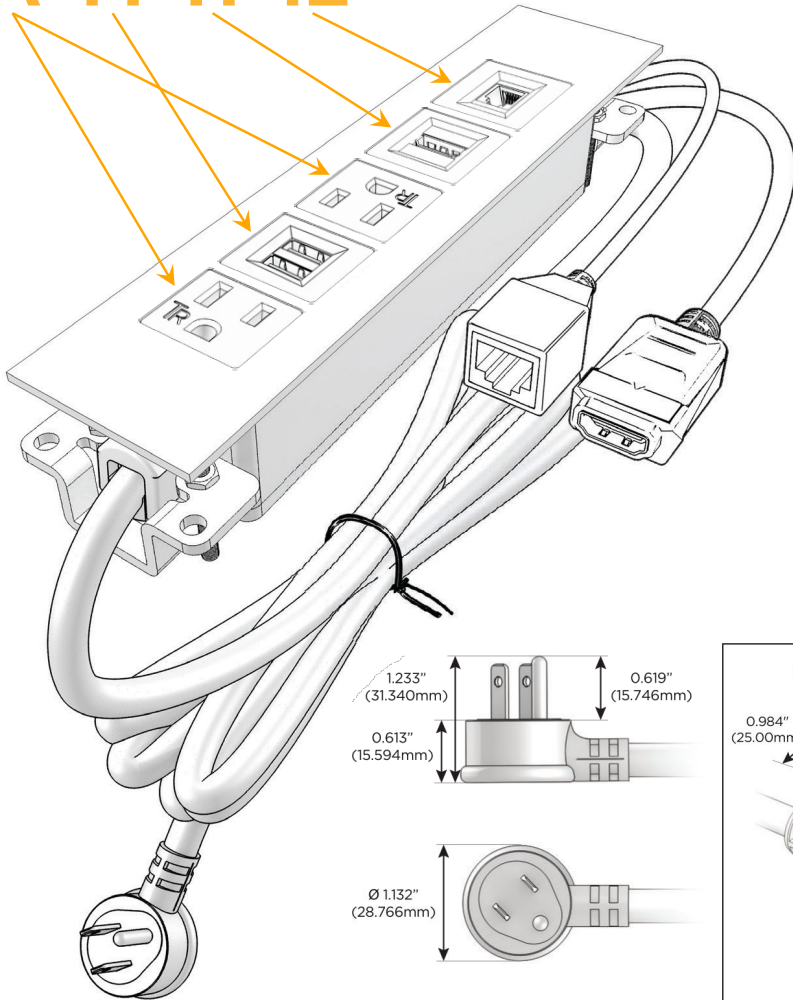

Trim Plate Finish: **BRUSHED STAINLESS (ABS)**

Custom Finishes Available

M-POWER-5T-AMAH12-SS4ATP

Features:

Module/Port Options:

- A** Tamper Resistant AC Receptacle
- E** USB-A & USB-C (20W)
- M** Double USB-A (Fast Charging Ports - 18W)
- H** HDMI
- 6** CAT 6
- 12** RJ 12
- X** Switched AC
- Y** 3-Way Switch (Low Voltage)
- V** USB-C (45W High Speed Charging Port)
- S** USB-C (25W High Speed Charging Port)
- R** Switched AC (Rocker Switch)
- D** Dimmer Switch

Plug:

Supplied with Low Profile Flat 45° Angle 120 VAC Plug

Optional Standard Straight 120 VAC Plug

Optional Straight 120 VAC Pass-through Plug

- CLEAN, COMPACT DESIGN
- STREAMLINED
- LOW PROFILE
- SIDE-EXITING CORDS
- PLUG & PLAY
- 6' AC CORD & PLUG (FLAT PLUG STANDARD)
- CUSTOMIZABLE CONFIGURATIONS AND FINISHES
- UL LISTED FOR MOUNTING IN FURNITURE
- 15A

M-POWER-5T

AC POWER & DATA CONNECTIVITY SOLUTION

M-POWER-5T-AMAH12-SS4ATP

Specs:

Modules/Ports:

- A** Tamper Resistant AC Receptacle
- M** Double USB-A (Fast Charging Ports - 18W)
- H** HDMI
- 12** RJ 12

A M H 12