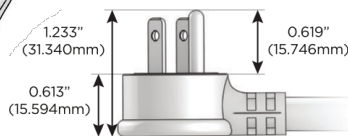

M-POWER-5T

AC POWER & DATA CONNECTIVITY SOLUTION

M-POWER-5T-AMAH12-SATP

Specs:

Modules/Ports:

- **A** Tamper Resistant AC Receptacle
- **M** Double USB-A (Fast Charging Ports - 18W)
- **H** HDMI
- **12** RJ 12

A M H 12