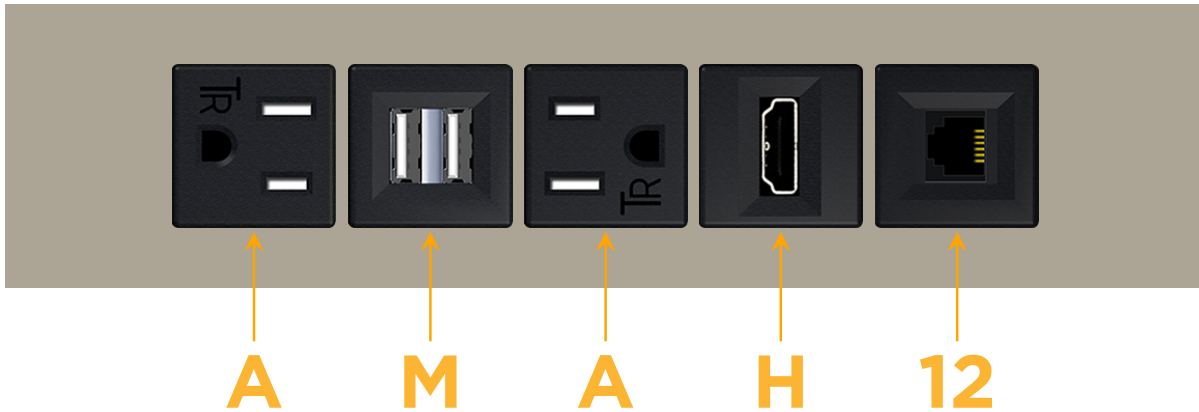

M-POWER-5T

AC POWER & DATA CONNECTIVITY SOLUTION

M-POWER-5T-AMAH12-SATP

Distributed by

Mormax Company, Inc.

8 Westchester Plaza

Elmsford, NY 10523

914-699-0101

sales@mormax.com

mormax.com

Metro Light & Power's line of power & data solutions offers sophisticated design elements combined with greater ease of installation. Streamlined and low-profile, enhanced by side-exiting cords, our outlets advance the industry with their cutting edge look and feel. We believe flexibility is key, and we provide a variety of mounting options, including the ability to mount in limited spaces. Our outlets are available in many finishes and configurations, in addition to a custom color and finish capability for our clients.

Trim Plate Finish: **SATIN NICKEL (ABS)**

Custom Finishes Available

M-POWER-5T-AMAH12-SATP

Features:

Module/Port Options:

- **A** Tamper Resistant AC Receptacle
- **E** USB-A & USB-C (20W)
- **M** Double USB-A (Fast Charging Ports - 18W)
- **H** HDMI
- **6** CAT 6
- **12** RJ 12
- **X** Switched AC
- **Y** 3-Way Switch (Low Voltage)
- **V** USB-C (45W High Speed Charging Port)
- **S** USB-C (25W High Speed Charging Port)
- **R** Switched AC (Rocker Switch)
- **D** Dimmer Switch

Plug:

Supplied with Low Profile Flat 45° Angle 120 VAC Plug

Optional Standard Straight 120 VAC Plug

Optional Straight 120 VAC Pass-through Plug

- CLEAN, COMPACT DESIGN
- STREAMLINED
- LOW PROFILE
- SIDE-EXITING CORDS
- PLUG & PLAY
- 6' AC CORD & PLUG (FLAT PLUG STANDARD)
- CUSTOMIZABLE CONFIGURATIONS AND FINISHES
- UL LISTED FOR MOUNTING IN FURNITURE
- 15A