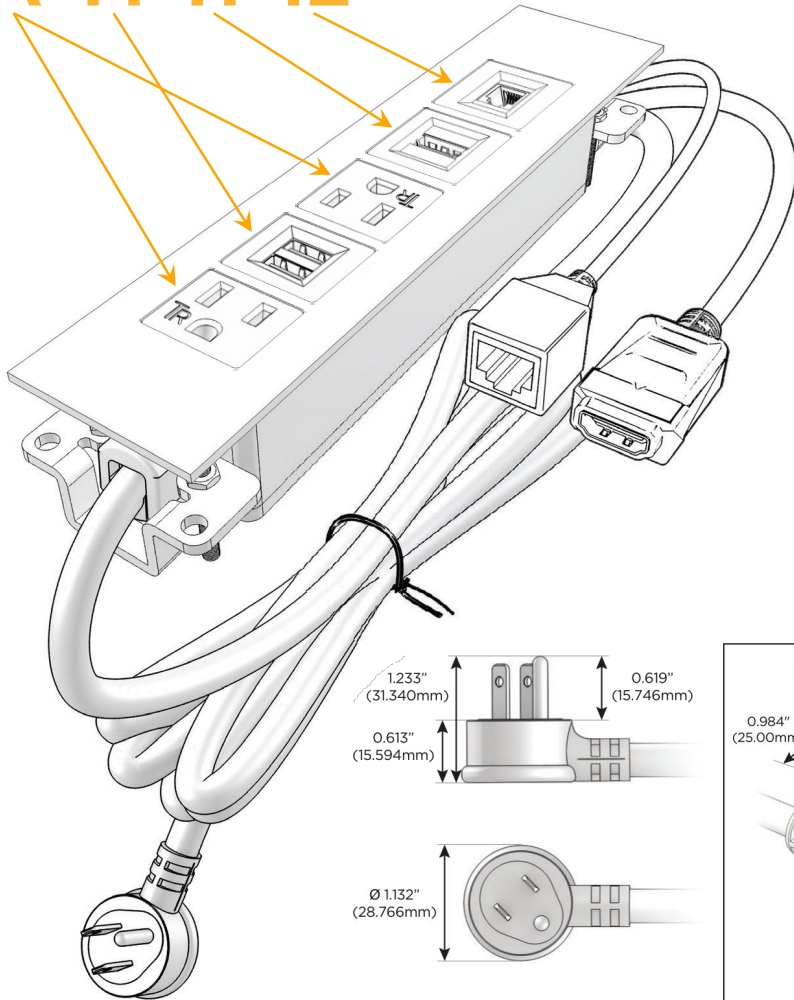

M-POWER-5T

AC POWER & DATA CONNECTIVITY SOLUTION

M-POWER-5T-AMAH12-SATP

Specs:

Modules/Ports:

- **A** Tamper Resistant AC Receptacle
- **M** Double USB-A (Fast Charging Ports - 18W)
- **H** HDMI
- **12** RJ 12

A M H 12