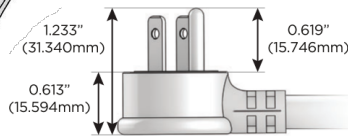

Plug:

Supplied with Low Profile Flat 45° Angle 120 VAC Plug

Optional Standard Straight 120 VAC Plug

Optional Straight 120 VAC Pass-through Plug

- CLEAN, COMPACT DESIGN
- STREAMLINED
- LOW PROFILE
- SIDE-EXITING CORDS
- PLUG & PLAY
- 6' AC CORD & PLUG (FLAT PLUG STANDARD)
- CUSTOMIZABLE CONFIGURATIONS AND FINISHES
- UL LISTED FOR MOUNTING IN FURNITURE
- 15A

M-POWER-5T

AC POWER & DATA CONNECTIVITY SOLUTION

M-POWER-5T-AMAH12-BZATP

Specs:

Modules/Ports:

- A** Tamper Resistant AC Receptacle
- M** Double USB-A (Fast Charging Ports - 18W)
- H** HDMI
- 12** RJ 12

A M H 12