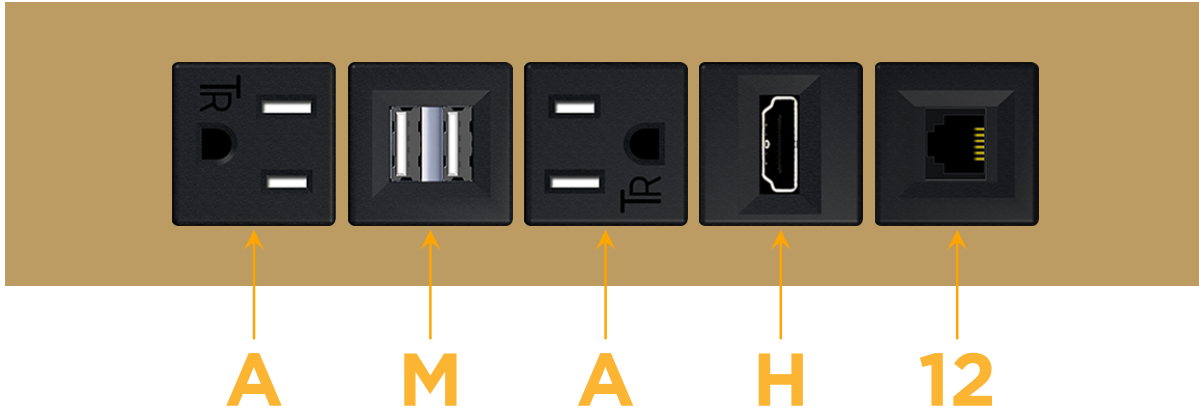

Trim Plate Finish: **STANDARD BRONZE (ABS)**

Custom Finishes Available

M-POWER-5T-AMAH12-BZATP

Features:

Module/Port Options:

- A** Tamper Resistant AC Receptacle
- E** USB-A & USB-C (20W)
- M** Double USB-A (Fast Charging Ports - 18W)
- H** HDMI
- 6** CAT 6
- 12** RJ 12
- X** Switched AC
- Y** 3-Way Switch (Low Voltage)
- V** USB-C (45W High Speed Charging Port)
- S** USB-C (25W High Speed Charging Port)
- R** Switched AC (Rocker Switch)
- D** Dimmer Switch

Plug:

Supplied with Low Profile Flat 45° Angle 120 VAC Plug

Optional Standard Straight 120 VAC Plug

Optional Straight 120 VAC Pass-through Plug

- CLEAN, COMPACT DESIGN
- STREAMLINED
- LOW PROFILE
- SIDE-EXITING CORDS
- PLUG & PLAY
- 6' AC CORD & PLUG (FLAT PLUG STANDARD)
- CUSTOMIZABLE CONFIGURATIONS AND FINISHES
- UL LISTED FOR MOUNTING IN FURNITURE
- 15A

M-POWER-5T

AC POWER & DATA CONNECTIVITY SOLUTION

M-POWER-5T-AMAH12-BZATP

Specs:

Modules/Ports:

- A** Tamper Resistant AC Receptacle
- M** Double USB-A (Fast Charging Ports - 18W)
- H** HDMI
- 12** RJ 12

A M H 12