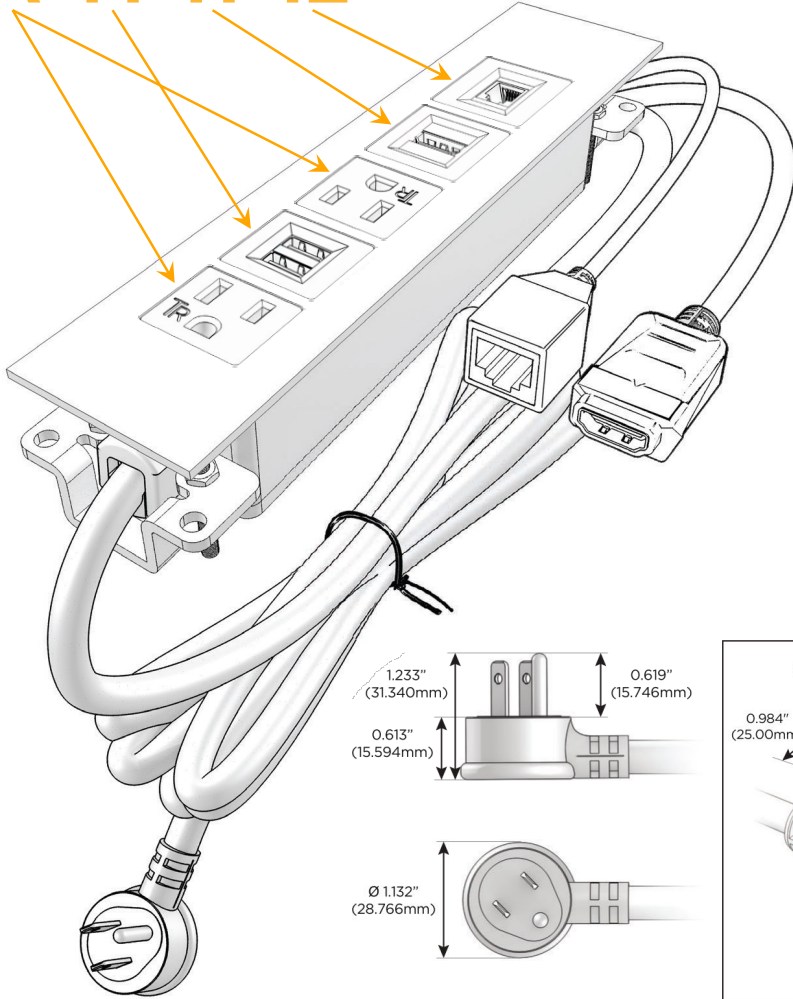

Trim Plate Finish: **STANDARD BRONZE (ABS)**

Custom Finishes Available

M-POWER-5T-AMAH12-BZATP

Features:

Module/Port Options:

- A** Tamper Resistant AC Receptacle
- E** USB-A & USB-C (20W)
- M** Double USB-A (Fast Charging Ports - 18W)
- H** HDMI
- 6** CAT 6
- 12** RJ 12
- X** Switched AC
- Y** 3-Way Switch (Low Voltage)
- V** USB-C (45W High Speed Charging Port)
- S** USB-C (25W High Speed Charging Port)
- R** Switched AC (Rocker Switch)
- D** Dimmer Switch

Plug:

Supplied with Low Profile Flat 45° Angle 120 VAC Plug

Optional Standard Straight 120 VAC Plug

Optional Straight 120 VAC Pass-through Plug

- CLEAN, COMPACT DESIGN
- STREAMLINED
- LOW PROFILE
- SIDE-EXITING CORDS
- PLUG & PLAY
- 6' AC CORD & PLUG (FLAT PLUG STANDARD)
- CUSTOMIZABLE CONFIGURATIONS AND FINISHES
- UL LISTED FOR MOUNTING IN FURNITURE
- 15A

M-POWER-5T

AC POWER & DATA CONNECTIVITY SOLUTION

M-POWER-5T-AMAH12-BZATP

Specs:

Modules/Ports:

- A** Tamper Resistant AC Receptacle
- M** Double USB-A (Fast Charging Ports - 18W)
- H** HDMI
- 12** RJ 12

A M H 12