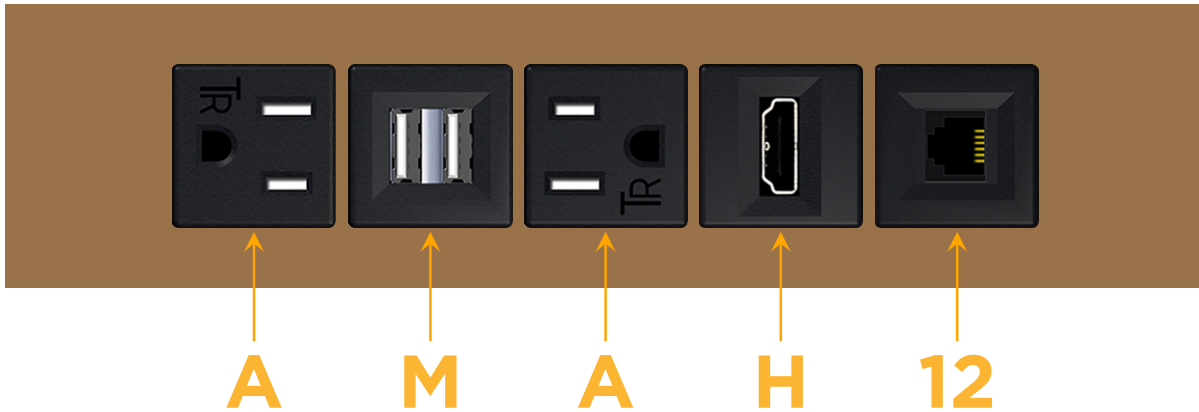

M-POWER-5T

AC POWER & DATA CONNECTIVITY SOLUTION

M-POWER-5T-AMAH12-BZ5ATP

Distributed by

Mormax Company, Inc.

8 Westchester Plaza

Elmsford, NY 10523

914-699-0101

sales@mormax.com

mormax.com

Metro Light & Power's line of power & data solutions offers sophisticated design elements combined with greater ease of installation. Streamlined and low-profile, enhanced by side-exiting cords, our outlets advance the industry with their cutting edge look and feel. We believe flexibility is key, and we provide a variety of mounting options, including the ability to mount in limited spaces. Our outlets are available in many finishes and configurations, in addition to a custom color and finish capability for our clients.

Trim Plate Finish: **ARCHITECTURAL BRONZE (ABS)**

Custom Finishes Available

M-POWER-5T-AMAH12-BZ5ATP

Features:

Module/Port Options:

- **A** Tamper Resistant AC Receptacle
- **E** USB-A & USB-C (20W)
- **M** Double USB-A (Fast Charging Ports - 18W)
- **H** HDMI
- **6** CAT 6
- **12** RJ 12
- **X** Switched AC
- **Y** 3-Way Switch (Low Voltage)
- **V** USB-C (45W High Speed Charging Port)
- **S** USB-C (25W High Speed Charging Port)
- **R** Switched AC (Rocker Switch)
- **D** Dimmer Switch

Plug:

Supplied with Low Profile Flat 45° Angle 120 VAC Plug

Optional Standard Straight 120 VAC Plug

Optional Straight 120 VAC Pass-through Plug

- CLEAN, COMPACT DESIGN
- STREAMLINED
- LOW PROFILE
- SIDE-EXITING CORDS
- PLUG & PLAY
- 6' AC CORD & PLUG (FLAT PLUG STANDARD)
- CUSTOMIZABLE CONFIGURATIONS AND FINISHES
- UL LISTED FOR MOUNTING IN FURNITURE
- 15A