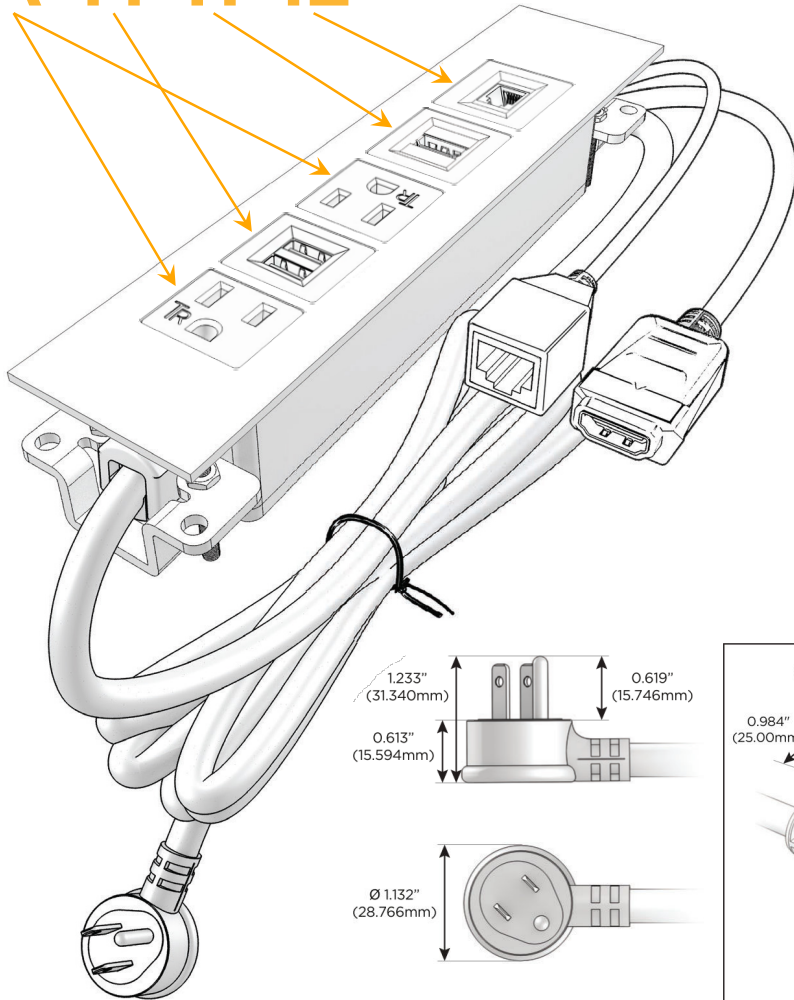

### Module/Port Options:

- A** Tamper Resistant AC Receptacle
- E** USB-A & USB-C (20W)
- M** Double USB-A (Fast Charging Ports - 18W)
- H** HDMI
- 6** CAT 6
- 12** RJ 12
- X** Switched AC
- Y** 3-Way Switch (Low Voltage)
- V** USB-C (45W High Speed Charging Port)
- S** USB-C (25W High Speed Charging Port)
- R** Switched AC (Rocker Switch)
- D** Dimmer Switch

### Plug:

Supplied with Low Profile Flat 45° Angle 120 VAC Plug

Optional Standard Straight 120 VAC Plug

Optional Straight 120 VAC Pass-through Plug

- CLEAN, COMPACT DESIGN
- STREAMLINED
- LOW PROFILE
- SIDE-EXITING CORDS
- PLUG & PLAY
- 6' AC CORD & PLUG (FLAT PLUG STANDARD)
- CUSTOMIZABLE CONFIGURATIONS AND FINISHES
- UL LISTED FOR MOUNTING IN FURNITURE
- 15A

## AC POWER & DATA CONNECTIVITY SOLUTION

M-POWER-5T-AMAH12-BZ5ATP

Specs:

**Modules/Ports:**

- A** Tamper Resistant AC Receptacle
- M** Double USB-A (Fast Charging Ports - 18W)
- H** HDMI
- 12** RJ 12

**A M H 12**