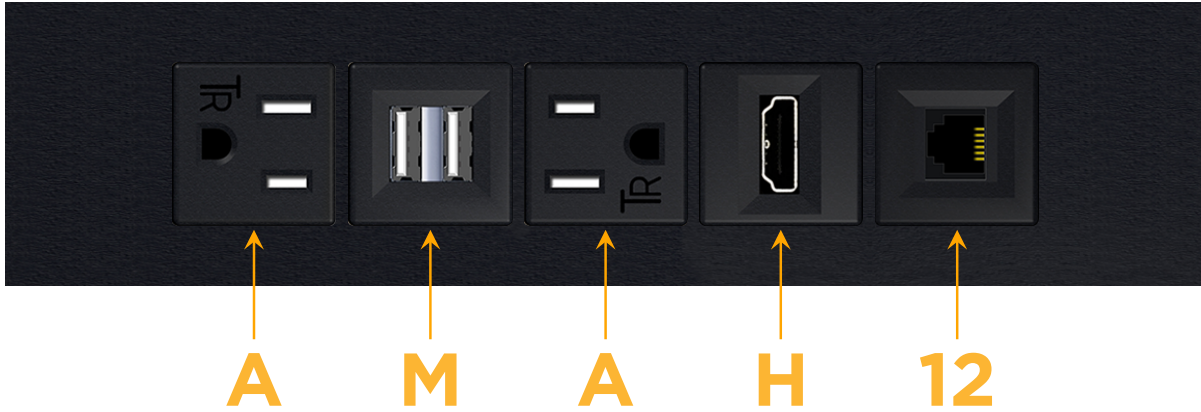

Trim Plate Finish: **BLACK (STEEL)**

Custom Finishes Available

M-POWER-5T-AMAH12-BTP

Features:

**Module/Port Options:**

- A** Tamper Resistant AC Receptacle
- E** USB-A & USB-C (20W)
- M** Double USB-A (Fast Charging Ports - 18W)
- H** HDMI
- 6** CAT 6
- 12** RJ 12
- X** Switched AC
- Y** 3-Way Switch (Low Voltage)
- V** USB-C (45W High Speed Charging Port)
- S** USB-C (25W High Speed Charging Port)
- R** Switched AC (Rocker Switch)
- D** Dimmer Switch

**Plug:**

Supplied with Low Profile Flat 45° Angle 120 VAC Plug

Optional Standard Straight 120 VAC Plug

Optional Straight 120 VAC Pass-through Plug

- CLEAN, COMPACT DESIGN
- STREAMLINED
- LOW PROFILE
- SIDE-EXITING CORDS
- PLUG & PLAY
- 6' AC CORD & PLUG (FLAT PLUG STANDARD)
- CUSTOMIZABLE CONFIGURATIONS AND FINISHES
- UL LISTED FOR MOUNTING IN FURNITURE
- 15A

# M-POWER-5T

AC POWER & DATA CONNECTIVITY SOLUTION

M-POWER-5T-AMAH12-BTP

Specs:

**Modules/Ports:**

- A** Tamper Resistant AC Receptacle
- M** Double USB-A (Fast Charging Ports - 18W)
- H** HDMI
- 12** RJ 12