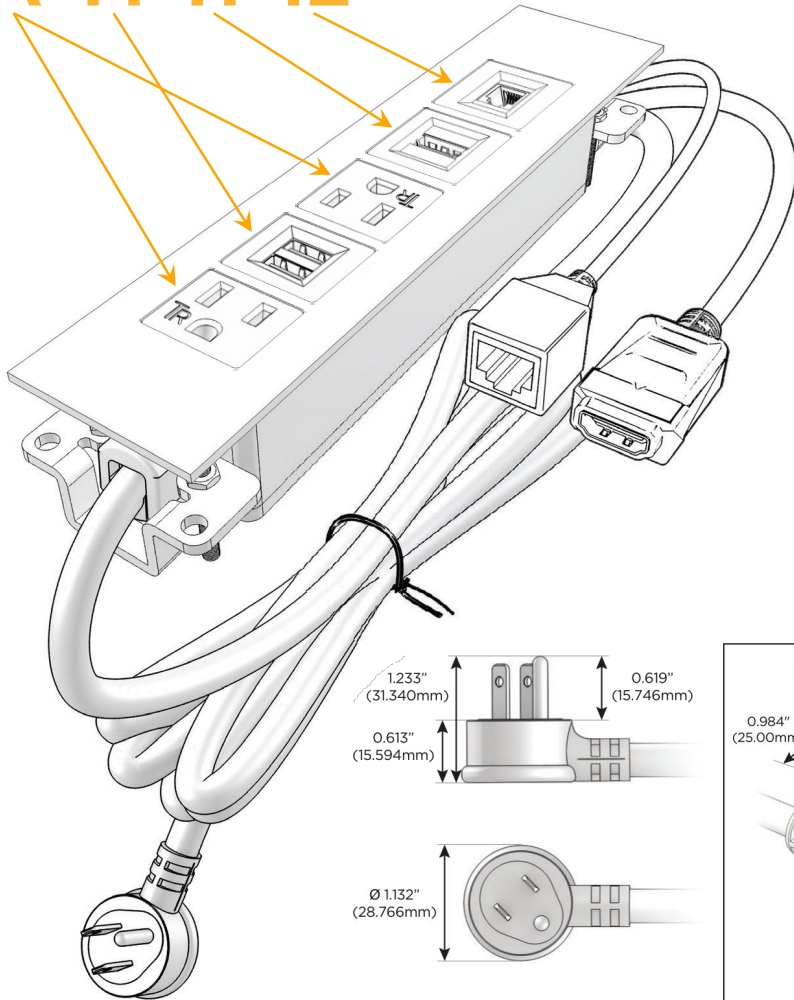

M-POWER-5T

AC POWER & DATA CONNECTIVITY SOLUTION

M-POWER-5T-AMAH12-BTP

Specs:

Modules/Ports:

- **A** Tamper Resistant AC Receptacle
- **M** Double USB-A (Fast Charging Ports - 18W)
- **H** HDMI
- **12** RJ 12

A M H 12