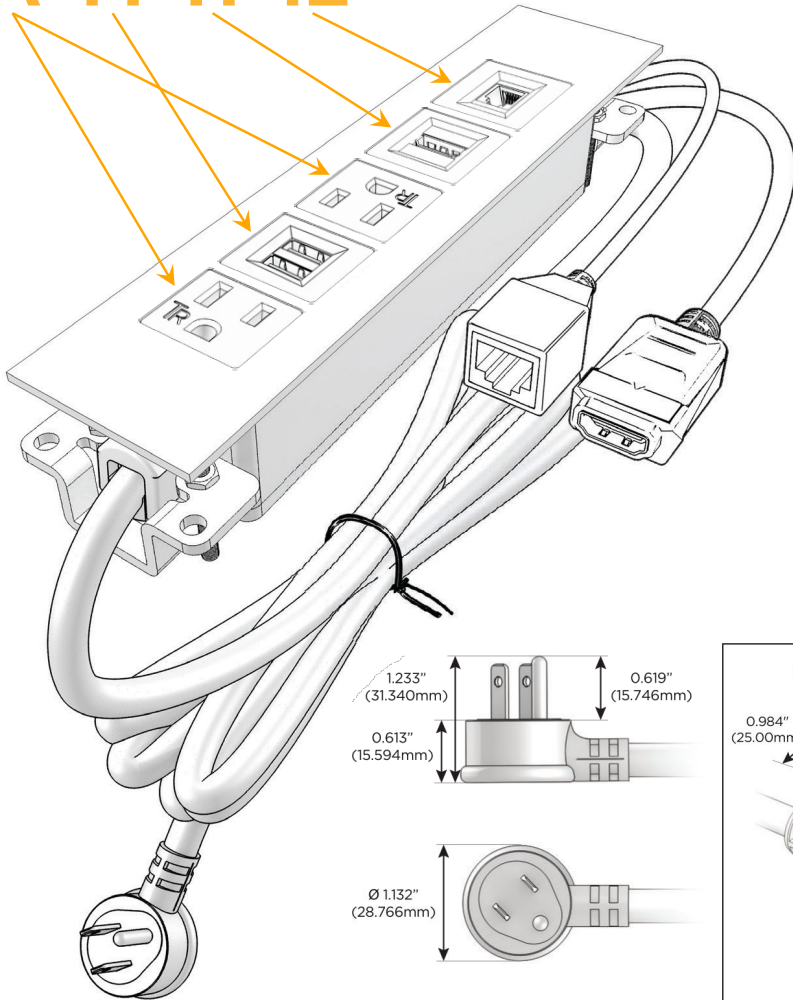

M-POWER-5T

AC POWER & DATA CONNECTIVITY SOLUTION

M-POWER-5T-AMAH12-BRATP

Specs:

Modules/Ports:

- **A** Tamper Resistant AC Receptacle
- **M** Double USB-A (Fast Charging Ports - 18W)
- **H** HDMI
- **12** RJ 12

A M H 12