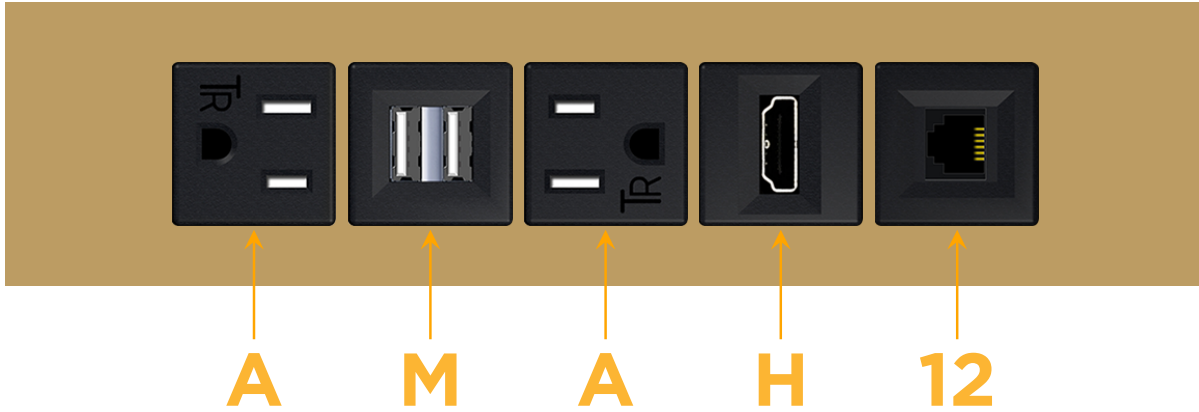

M-POWER-5T

AC POWER & DATA CONNECTIVITY SOLUTION

M-POWER-5T-AMAH12-BRATP

Distributed by

Mormax Company, Inc.

8 Westchester Plaza

Elmsford, NY 10523

914-699-0101

sales@mormax.com

mormax.com

Metro Light & Power's line of power & data solutions offers sophisticated design elements combined with greater ease of installation. Streamlined and low-profile, enhanced by side-exiting cords, our outlets advance the industry with their cutting edge look and feel. We believe flexibility is key, and we provide a variety of mounting options, including the ability to mount in limited spaces. Our outlets are available in many finishes and configurations, in addition to a custom color and finish capability for our clients.

Trim Plate Finish: **BRASS (ABS)**

Custom Finishes Available

M-POWER-5T-AMAH12-BRATP

Features:

Module/Port Options:

- **A** Tamper Resistant AC Receptacle
- **E** USB-A & USB-C (20W)
- **M** Double USB-A (Fast Charging Ports - 18W)
- **H** HDMI
- **6** CAT 6
- **12** RJ 12
- **X** Switched AC
- **Y** 3-Way Switch (Low Voltage)
- **V** USB-C (45W High Speed Charging Port)
- **S** USB-C (25W High Speed Charging Port)
- **R** Switched AC (Rocker Switch)
- **D** Dimmer Switch

Plug:

Supplied with Low Profile Flat 45° Angle 120 VAC Plug

Optional Standard Straight 120 VAC Plug

Optional Straight 120 VAC Pass-through Plug

- CLEAN, COMPACT DESIGN
- STREAMLINED
- LOW PROFILE
- SIDE-EXITING CORDS
- PLUG & PLAY
- 6' AC CORD & PLUG (FLAT PLUG STANDARD)
- CUSTOMIZABLE CONFIGURATIONS AND FINISHES
- UL LISTED FOR MOUNTING IN FURNITURE
- 15A