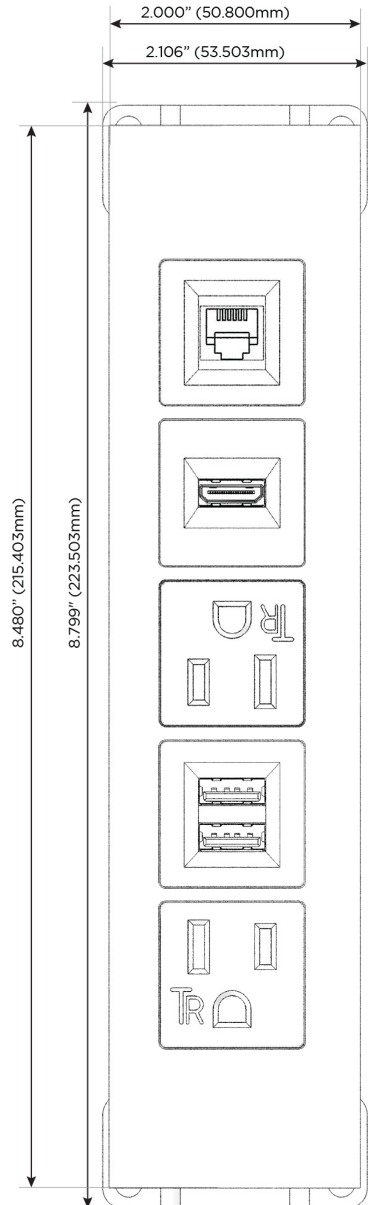

M-POWER-5T

AC POWER & DATA CONNECTIVITY SOLUTION

M-POWER-5T-AMAH12-BRATP

Specs:

Modules/Ports:

- **A** Tamper Resistant AC Receptacle
- **M** Double USB-A (Fast Charging Ports - 18W)
- **H** HDMI
- **12** RJ 12

A M H 12

TOP

Distributed by

Mormax Company, Inc.

8 Westchester Plaza

Elmsford, NY 10523

914-699-0101

sales@mormax.com

mormax.com