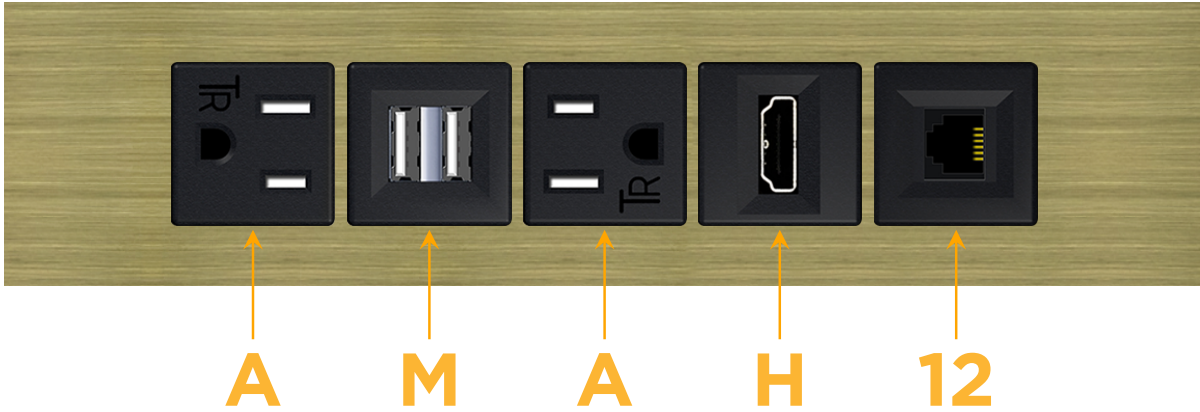

M-POWER-5T

AC POWER & DATA CONNECTIVITY SOLUTION

M-POWER-5T-AMAH12-BRAATP

Distributed by

Mormax Company, Inc.

8 Westchester Plaza

Elmsford, NY 10523

914-699-0101

sales@mormax.com

mormax.com

Metro Light & Power's line of power & data solutions offers sophisticated design elements combined with greater ease of installation. Streamlined and low-profile, enhanced by side-exiting cords, our outlets advance the industry with their cutting edge look and feel. We believe flexibility is key, and we provide a variety of mounting options, including the ability to mount in limited spaces. Our outlets are available in many finishes and configurations, in addition to a custom color and finish capability for our clients.

Trim Plate Finish: **BRASS ANTIQUED (ABS)**

Custom Finishes Available

M-POWER-5T-AMAH12-BRAATP

Features:

Module/Port Options:

- **A** Tamper Resistant AC Receptacle
- **E** USB-A & USB-C (20W)
- **M** Double USB-A (Fast Charging Ports - 18W)
- **H** HDMI
- **6** CAT 6
- **12** RJ 12
- **X** Switched AC
- **Y** 3-Way Switch (Low Voltage)
- **V** USB-C (45W High Speed Charging Port)
- **S** USB-C (25W High Speed Charging Port)
- **R** Switched AC (Rocker Switch)
- **D** Dimmer Switch

Plug:

Supplied with Low Profile Flat 45° Angle 120 VAC Plug

Optional Standard Straight 120 VAC Plug

Optional Straight 120 VAC Pass-through Plug

- CLEAN, COMPACT DESIGN
- STREAMLINED
- LOW PROFILE
- SIDE-EXITING CORDS
- PLUG & PLAY
- 6' AC CORD & PLUG (FLAT PLUG STANDARD)
- CUSTOMIZABLE CONFIGURATIONS AND FINISHES
- UL LISTED FOR MOUNTING IN FURNITURE
- 15A