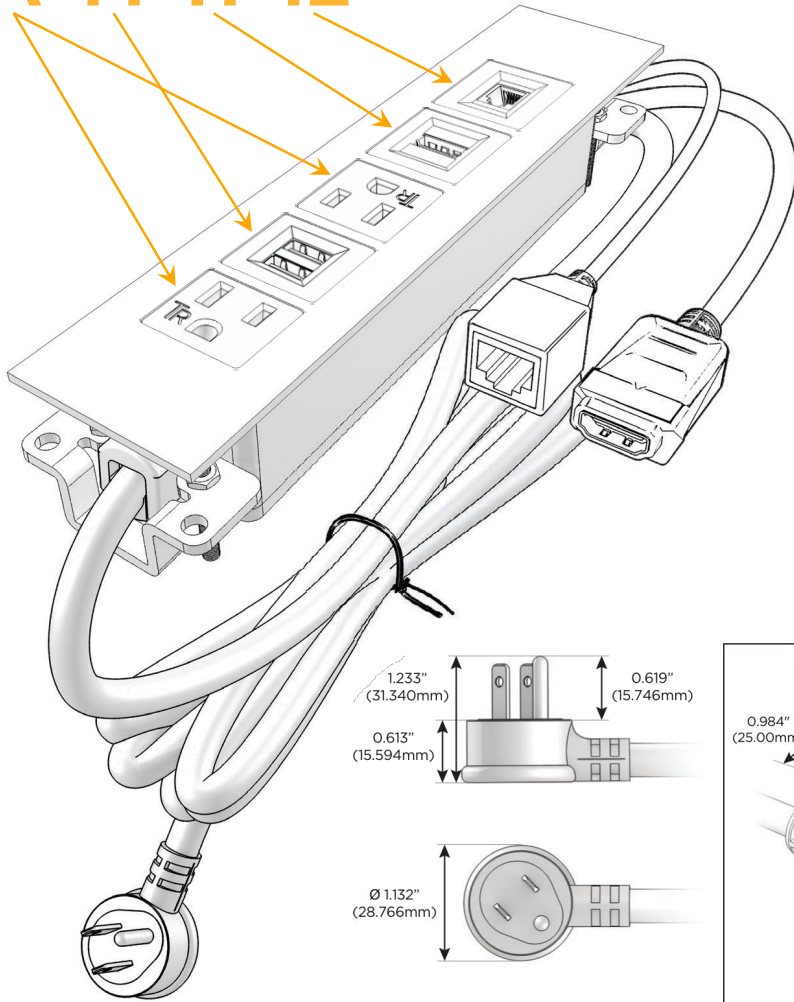

M-POWER-5T

AC POWER & DATA CONNECTIVITY SOLUTION

M-POWER-5T-AMAH12-BRAATP

Specs:

Modules/Ports:

- **A** Tamper Resistant AC Receptacle
- **M** Double USB-A (Fast Charging Ports - 18W)
- **H** HDMI
- **12** RJ 12

A M H 12