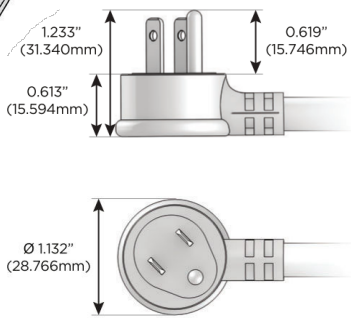

M-POWER-5T

AC POWER & DATA CONNECTIVITY SOLUTION

M-POWER-5T-AMAH12-BRAATP

Specs:

Modules/Ports:

- **A** Tamper Resistant AC Receptacle
- **M** Double USB-A (Fast Charging Ports - 18W)
- **H** HDMI
- **12** RJ 12

A M H 12