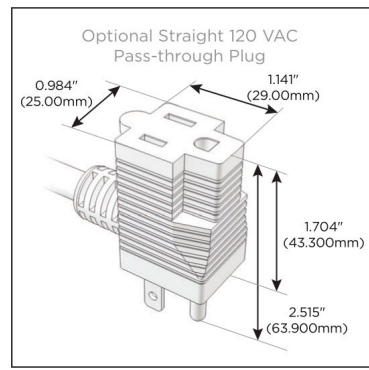

**Plug:**

Supplied with Low Profile Flat 45° Angle 120 VAC Plug

Optional Standard Straight 120 VAC Plug

Optional Straight 120 VAC Pass-through Plug

- CLEAN, COMPACT DESIGN
- STREAMLINED
- LOW PROFILE
- SIDE-EXITING CORDS
- PLUG & PLAY
- 6' AC CORD & PLUG (FLAT PLUG STANDARD)
- CUSTOMIZABLE CONFIGURATIONS AND FINISHES
- UL LISTED FOR MOUNTING IN FURNITURE
- 15A

## AC POWER & DATA CONNECTIVITY SOLUTION

M-POWER-5T-AMAH12-B2ATP

Specs:

**Modules/Ports:**

- A** Tamper Resistant AC Receptacle
- M** Double USB-A (Fast Charging Ports - 18W)
- H** HDMI
- 12** RJ 12

**A M H 12**