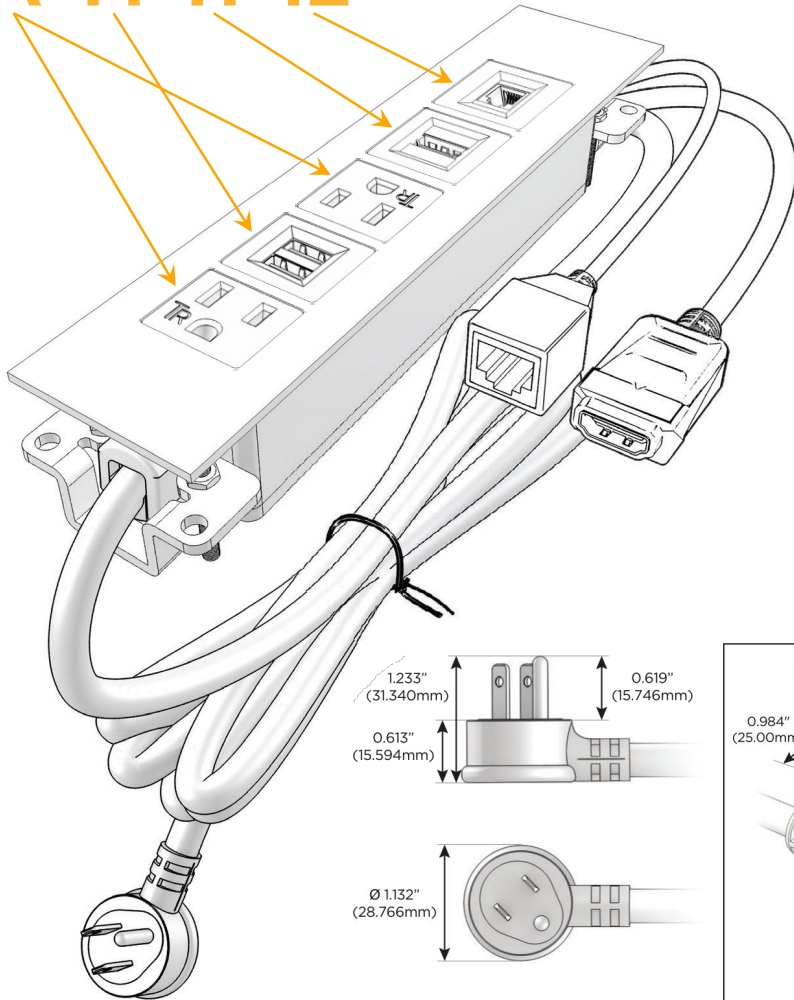

Trim Plate Finish: **SATIN BLACK (ABS)**

Custom Finishes Available

M-POWER-5T-AMAH12-B2ATP

Features:

**Module/Port Options:**

- A** Tamper Resistant AC Receptacle
- E** USB-A & USB-C (20W)
- M** Double USB-A (Fast Charging Ports - 18W)
- H** HDMI
- 6** CAT 6
- 12** RJ 12
- X** Switched AC
- Y** 3-Way Switch (Low Voltage)
- V** USB-C (45W High Speed Charging Port)
- S** USB-C (25W High Speed Charging Port)
- R** Switched AC (Rocker Switch)
- D** Dimmer Switch

**Plug:**

Supplied with Low Profile Flat 45° Angle 120 VAC Plug

Optional Standard Straight 120 VAC Plug

Optional Straight 120 VAC Pass-through Plug

- CLEAN, COMPACT DESIGN
- STREAMLINED
- LOW PROFILE
- SIDE-EXITING CORDS
- PLUG & PLAY
- 6' AC CORD & PLUG (FLAT PLUG STANDARD)
- CUSTOMIZABLE CONFIGURATIONS AND FINISHES
- UL LISTED FOR MOUNTING IN FURNITURE
- 15A

## AC POWER & DATA CONNECTIVITY SOLUTION

M-POWER-5T-AMAH12-B2ATP

Specs:

**Modules/Ports:**

- A** Tamper Resistant AC Receptacle
- M** Double USB-A (Fast Charging Ports - 18W)
- H** HDMI
- 12** RJ 12

**A M H 12**