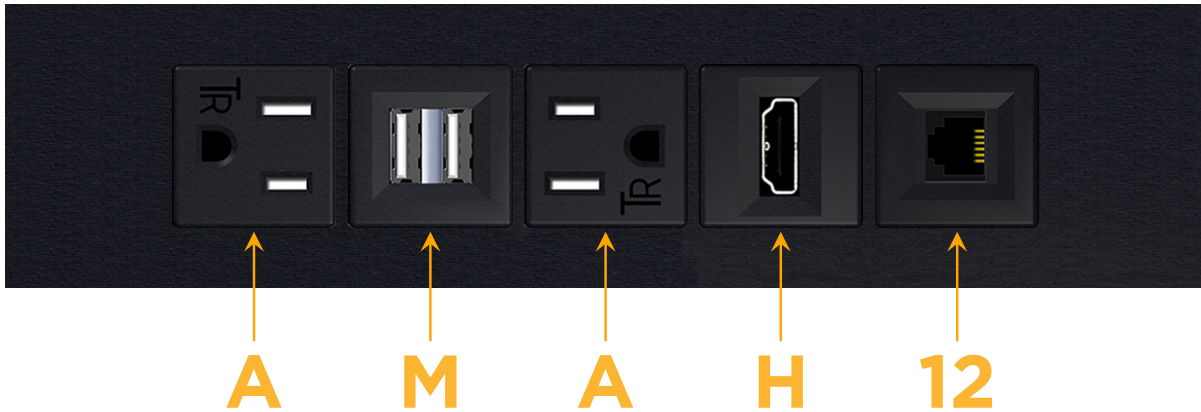

Trim Plate Finish: **SATIN BLACK (ABS)**

Custom Finishes Available

M-POWER-5T-AMAH12-B2ATP

Features:

**Module/Port Options:**

- A** Tamper Resistant AC Receptacle
- E** USB-A & USB-C (20W)
- M** Double USB-A (Fast Charging Ports - 18W)
- H** HDMI
- 6** CAT 6
- 12** RJ 12
- X** Switched AC
- Y** 3-Way Switch (Low Voltage)
- V** USB-C (45W High Speed Charging Port)
- S** USB-C (25W High Speed Charging Port)
- R** Switched AC (Rocker Switch)
- D** Dimmer Switch

**Plug:**

Supplied with Low Profile Flat 45° Angle 120 VAC Plug

Optional Standard Straight 120 VAC Plug

Optional Straight 120 VAC Pass-through Plug

- CLEAN, COMPACT DESIGN
- STREAMLINED
- LOW PROFILE
- SIDE-EXITING CORDS
- PLUG & PLAY
- 6' AC CORD & PLUG (FLAT PLUG STANDARD)
- CUSTOMIZABLE CONFIGURATIONS AND FINISHES
- UL LISTED FOR MOUNTING IN FURNITURE
- 15A

## AC POWER & DATA CONNECTIVITY SOLUTION

M-POWER-5T-AMAH12-B2ATP

Specs:

**Modules/Ports:**

- A** Tamper Resistant AC Receptacle
- M** Double USB-A (Fast Charging Ports - 18W)
- H** HDMI
- 12** RJ 12

**A M H 12**