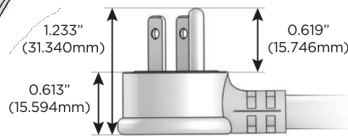

## AC POWER & DATA CONNECTIVITY SOLUTION

M-POWER-5T-AESAX-SS8TP

Specs:

**Modules/Ports:**

- A** Tamper Resistant AC Receptacle
- E** USB-A & USB-C (20W)
- S** USB-C (25W High Speed Charging Port)
- X** Switched AC