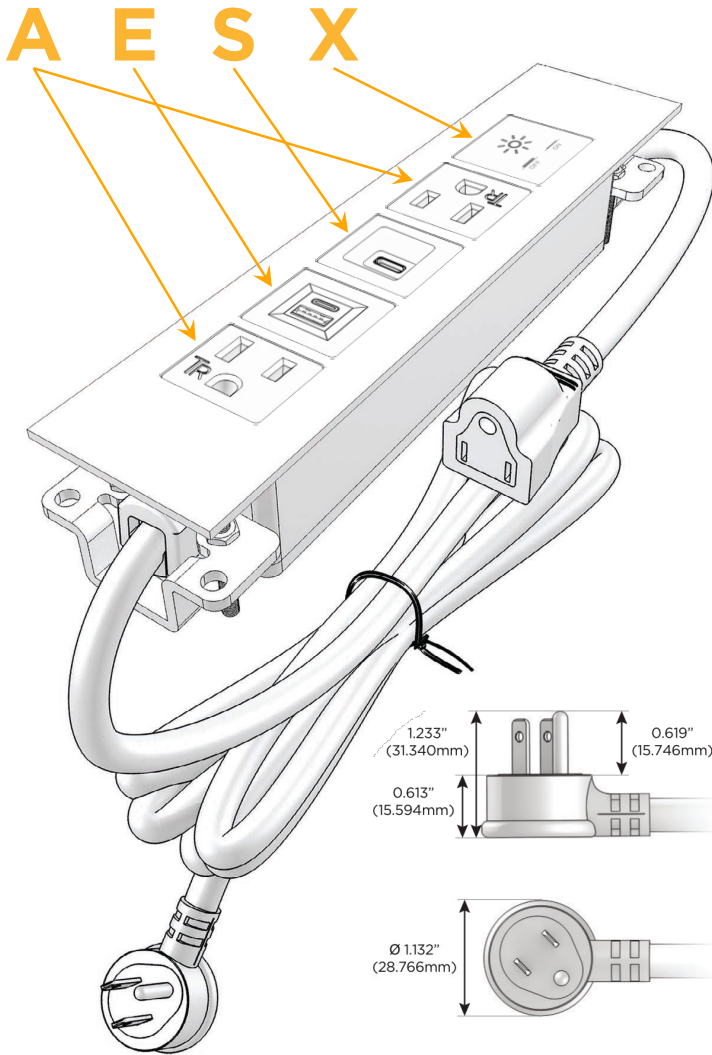

Trim Plate Finish: **STAINLESS STEEL MIRROR FINISH**

Custom Finishes Available

M-POWER-5T-AESAX-SS8TP

Features:

**Module/Port Options:**

- A** Tamper Resistant AC Receptacle
- E** USB-A & USB-C (20W)
- M** Double USB-A (Fast Charging Ports - 18W)
- H** HDMI
- 6** CAT 6
- 12** RJ 12
- X** Switched AC
- Y** 3-Way Switch (Low Voltage)
- V** USB-C (45W High Speed Charging Port)
- S** USB-C (25W High Speed Charging Port)
- R** Switched AC (Rocker Switch)
- D** Dimmer Switch

**Plug:**

Supplied with Low Profile Flat 45° Angle 120 VAC Plug

Optional Standard Straight 120 VAC Plug

Optional Straight 120 VAC Pass-through Plug

- CLEAN, COMPACT DESIGN
- STREAMLINED
- LOW PROFILE
- SIDE-EXITING CORDS
- PLUG & PLAY
- 6' AC CORD & PLUG (FLAT PLUG STANDARD)
- CUSTOMIZABLE CONFIGURATIONS AND FINISHES
- UL LISTED FOR MOUNTING IN FURNITURE
- 15A

## AC POWER & DATA CONNECTIVITY SOLUTION

M-POWER-5T-AESAX-SS8TP

Specs:

**Modules/Ports:**

- A** Tamper Resistant AC Receptacle
- E** USB-A & USB-C (20W)
- S** USB-C (25W High Speed Charging Port)
- X** Switched AC