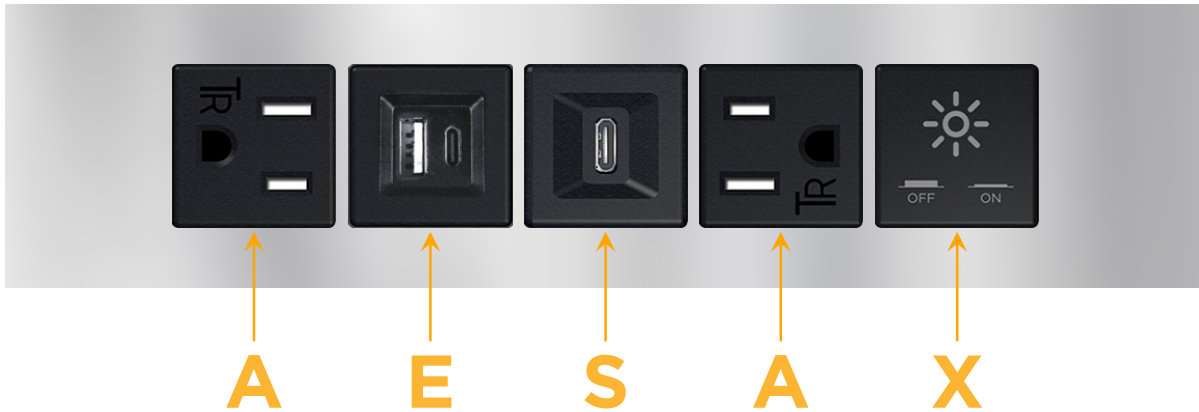

Trim Plate Finish: **STAINLESS STEEL MIRROR FINISH**

Custom Finishes Available

M-POWER-5T-AESAX-SS8TP

Features:

**Module/Port Options:**

- A** Tamper Resistant AC Receptacle
- E** USB-A & USB-C (20W)
- M** Double USB-A (Fast Charging Ports - 18W)
- H** HDMI
- 6** CAT 6
- 12** RJ 12
- X** Switched AC
- Y** 3-Way Switch (Low Voltage)
- V** USB-C (45W High Speed Charging Port)
- S** USB-C (25W High Speed Charging Port)
- R** Switched AC (Rocker Switch)
- D** Dimmer Switch

**Plug:**

Supplied with Low Profile Flat 45° Angle 120 VAC Plug

Optional Standard Straight 120 VAC Plug

Optional Straight 120 VAC Pass-through Plug

- CLEAN, COMPACT DESIGN
- STREAMLINED
- LOW PROFILE
- SIDE-EXITING CORDS
- PLUG & PLAY
- 6' AC CORD & PLUG (FLAT PLUG STANDARD)
- CUSTOMIZABLE CONFIGURATIONS AND FINISHES
- UL LISTED FOR MOUNTING IN FURNITURE
- 15A

## AC POWER & DATA CONNECTIVITY SOLUTION

M-POWER-5T-AESAX-SS8TP

Specs:

**Modules/Ports:**

- A** Tamper Resistant AC Receptacle
- E** USB-A & USB-C (20W)
- S** USB-C (25W High Speed Charging Port)
- X** Switched AC