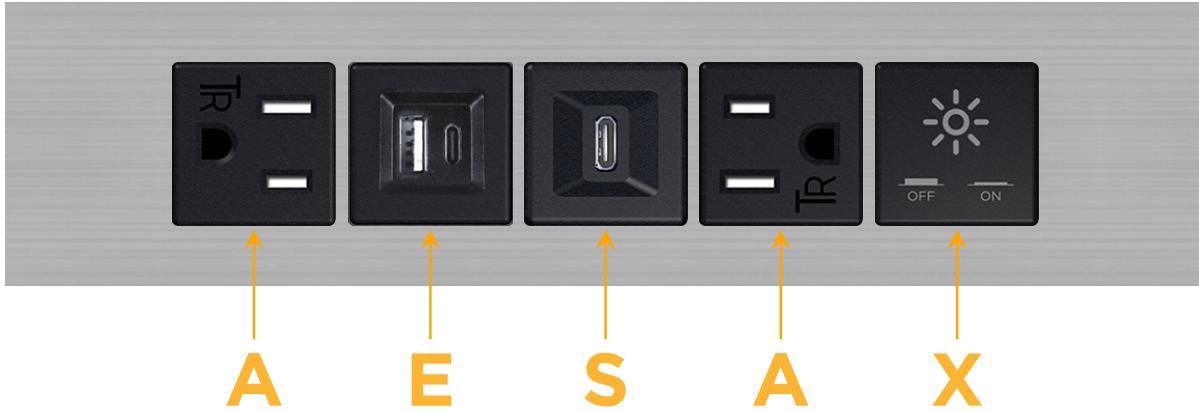

M-POWER-5T

AC POWER & DATA CONNECTIVITY SOLUTION

M-POWER-5T-AESAX-SS4ATP

Distributed by

Mormax Company, Inc.

8 Westchester Plaza

Elmsford, NY 10523

914-699-0101

sales@mormax.com

mormax.com

Metro Light & Power's line of power & data solutions offers sophisticated design elements combined with greater ease of installation. Streamlined and low-profile, enhanced by side-exiting cords, our outlets advance the industry with their cutting edge look and feel. We believe flexibility is key, and we provide a variety of mounting options, including the ability to mount in limited spaces. Our outlets are available in many finishes and configurations, in addition to a custom color and finish capability for our clients.

Trim Plate Finish: **BRUSHED STAINLESS (ABS)**

Custom Finishes Available

M-POWER-5T-AESAX-SS4ATP

Features:

Module/Port Options:

- **A** Tamper Resistant AC Receptacle
- **E** USB-A & USB-C (20W)
- **M** Double USB-A (Fast Charging Ports - 18W)
- **H** HDMI
- **6** CAT 6
- **12** RJ 12
- **X** Switched AC
- **Y** 3-Way Switch (Low Voltage)
- **V** USB-C (45W High Speed Charging Port)
- **S** USB-C (25W High Speed Charging Port)
- **R** Switched AC (Rocker Switch)
- **D** Dimmer Switch

Plug:

Supplied with Low Profile Flat 45° Angle 120 VAC Plug

Optional Standard Straight 120 VAC Plug

Optional Straight 120 VAC Pass-through Plug

- CLEAN, COMPACT DESIGN
- STREAMLINED
- LOW PROFILE
- SIDE-EXITING CORDS
- PLUG & PLAY
- 6' AC CORD & PLUG (FLAT PLUG STANDARD)
- CUSTOMIZABLE CONFIGURATIONS AND FINISHES
- UL LISTED FOR MOUNTING IN FURNITURE
- 15A