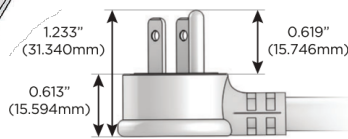

M-POWER-5T

AC POWER & DATA CONNECTIVITY SOLUTION

M-POWER-5T-AESAX-SS4ATP

Specs:

Modules/Ports:

- **A** Tamper Resistant AC Receptacle
- **E** USB-A & USB-C (20W)
- **S** USB-C (25W High Speed Charging Port)
- **X** Switched AC