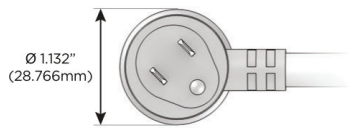

#### Plug:

Supplied with Low Profile Flat 45° Angle 120 VAC Plug

Optional Standard Straight 120 VAC Plug

Optional Straight 120 VAC Pass-through Plug

- CLEAN, COMPACT DESIGN
- STREAMLINED
- LOW PROFILE
- SIDE-EXITING CORDS
- PLUG & PLAY
- 6' AC CORD & PLUG (FLAT PLUG STANDARD)
- CUSTOMIZABLE CONFIGURATIONS AND FINISHES
- UL LISTED FOR MOUNTING IN FURNITURE
- 15A

## AC POWER & DATA CONNECTIVITY SOLUTION

M-POWER-5T-AESAX-SS4ATP

Specs:

**Modules/Ports:**

- A** Tamper Resistant AC Receptacle
- E** USB-A & USB-C (20W)
- S** USB-C (25W High Speed Charging Port)
- X** Switched AC