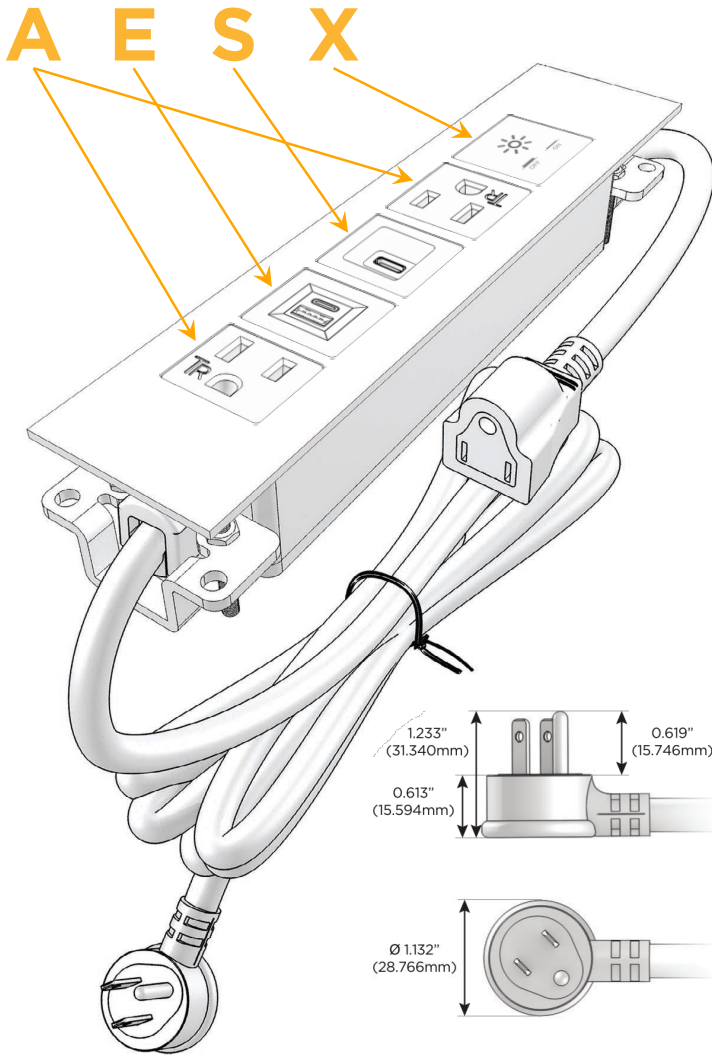

#### Module/Port Options:

- A** Tamper Resistant AC Receptacle
- E** USB-A & USB-C (20W)
- M** Double USB-A (Fast Charging Ports - 18W)
- H** HDMI
- 6** CAT 6
- 12** RJ 12
- X** Switched AC
- Y** 3-Way Switch (Low Voltage)
- V** USB-C (45W High Speed Charging Port)
- S** USB-C (25W High Speed Charging Port)
- R** Switched AC (Rocker Switch)
- D** Dimmer Switch

#### Plug:

Supplied with Low Profile Flat 45° Angle 120 VAC Plug

Optional Standard Straight 120 VAC Plug

Optional Straight 120 VAC Pass-through Plug

- CLEAN, COMPACT DESIGN
- STREAMLINED
- LOW PROFILE
- SIDE-EXITING CORDS
- PLUG & PLAY
- 6' AC CORD & PLUG (FLAT PLUG STANDARD)
- CUSTOMIZABLE CONFIGURATIONS AND FINISHES
- UL LISTED FOR MOUNTING IN FURNITURE
- 15A

## AC POWER & DATA CONNECTIVITY SOLUTION

M-POWER-5T-AESAX-SS4ATP

Specs:

**Modules/Ports:**

- A** Tamper Resistant AC Receptacle
- E** USB-A & USB-C (20W)
- S** USB-C (25W High Speed Charging Port)
- X** Switched AC