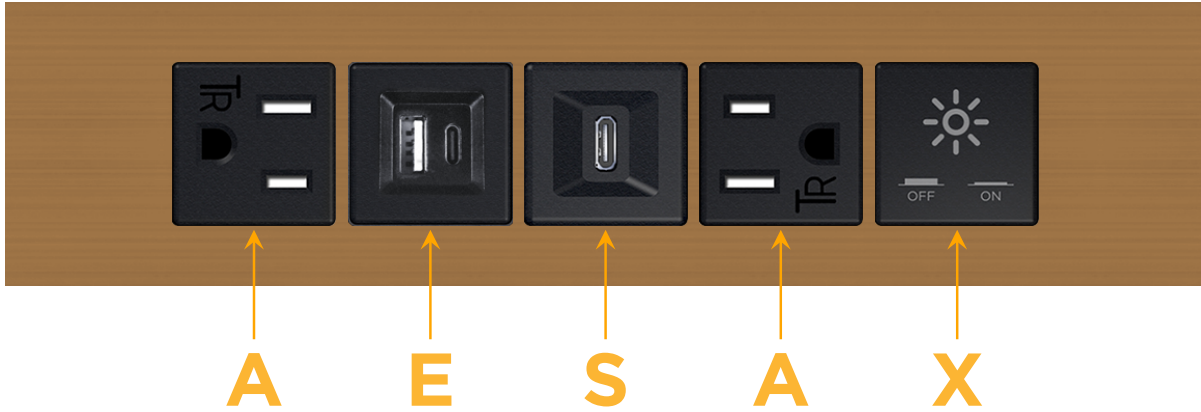

M-POWER-5T

AC POWER & DATA CONNECTIVITY SOLUTION

M-POWER-5T-AESAX-BZ4TP

Distributed by

Mormax Company, Inc.

8 Westchester Plaza

Elmsford, NY 10523

914-699-0101

sales@mormax.com

mormax.com

Metro Light & Power's line of power & data solutions offers sophisticated design elements combined with greater ease of installation. Streamlined and low-profile, enhanced by side-exiting cords, our outlets advance the industry with their cutting edge look and feel. We believe flexibility is key, and we provide a variety of mounting options, including the ability to mount in limited spaces. Our outlets are available in many finishes and configurations, in addition to a custom color and finish capability for our clients.

Trim Plate Finish: **SOLID BRONZE BRUSHED**

Custom Finishes Available

M-POWER-5T-AESAX-BZ4TP

Features:

Module/Port Options:

- **A** Tamper Resistant AC Receptacle
- **E** USB-A & USB-C (20W)
- **M** Double USB-A (Fast Charging Ports - 18W)
- **H** HDMI
- **6** CAT 6
- **12** RJ 12
- **X** Switched AC
- **Y** 3-Way Switch (Low Voltage)
- **V** USB-C (45W High Speed Charging Port)
- **S** USB-C (25W High Speed Charging Port)
- **R** Switched AC (Rocker Switch)
- **D** Dimmer Switch

Plug:

Supplied with Low Profile Flat 45° Angle 120 VAC Plug

Optional Standard Straight 120 VAC Plug

Optional Straight 120 VAC Pass-through Plug

- CLEAN, COMPACT DESIGN
- STREAMLINED
- LOW PROFILE
- SIDE-EXITING CORDS
- PLUG & PLAY
- 6' AC CORD & PLUG (FLAT PLUG STANDARD)
- CUSTOMIZABLE CONFIGURATIONS AND FINISHES
- UL LISTED FOR MOUNTING IN FURNITURE
- 15A