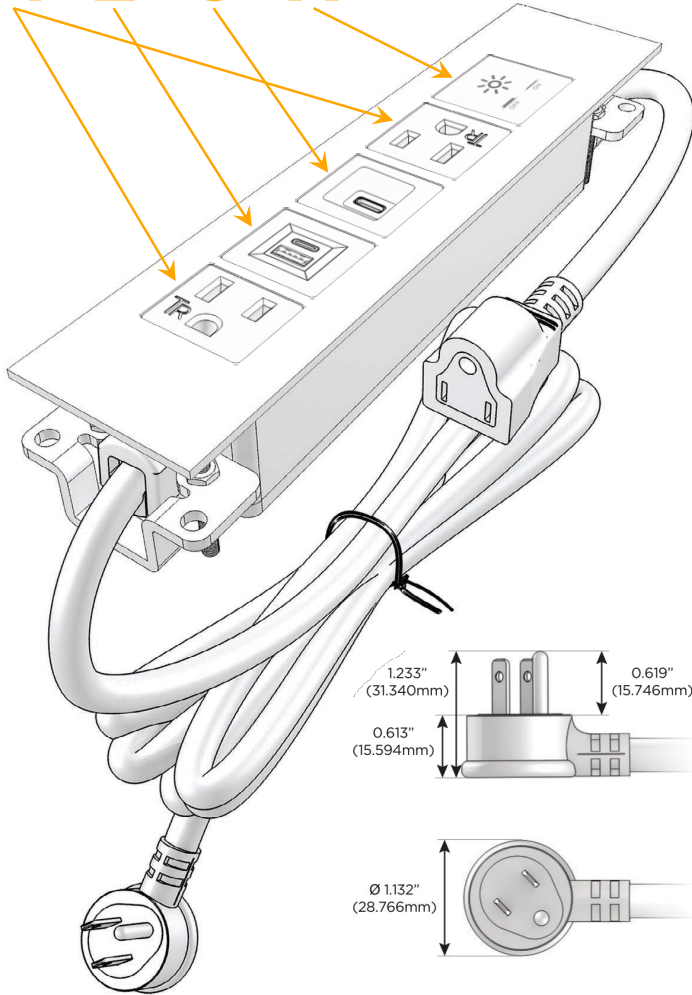

M-POWER-5T

AC POWER & DATA CONNECTIVITY SOLUTION

M-POWER-5T-AESAX-BZ4TP

Specs:

Modules/Ports:

- **A** Tamper Resistant AC Receptacle
- **E** USB-A & USB-C (20W)
- **S** USB-C (25W High Speed Charging Port)
- **X** Switched AC

A E S X