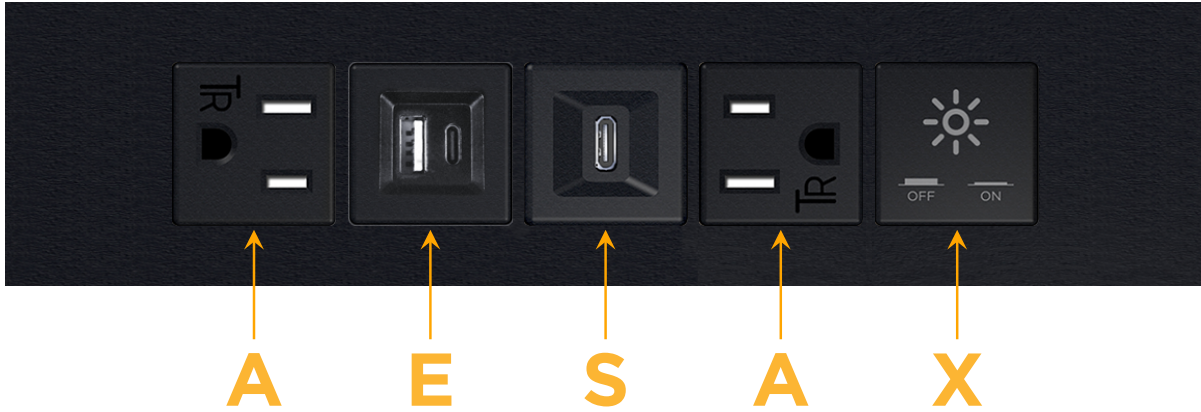

Trim Plate Finish: **SATIN BLACK (ABS)**

Custom Finishes Available

M-POWER-5T-AESAX-B2ATP

Features:

**Module/Port Options:**

- A** Tamper Resistant AC Receptacle
- E** USB-A & USB-C (20W)
- M** Double USB-A (Fast Charging Ports - 18W)
- H** HDMI
- 6** CAT 6
- 12** RJ 12
- X** Switched AC
- Y** 3-Way Switch (Low Voltage)
- V** USB-C (45W High Speed Charging Port)
- S** USB-C (25W High Speed Charging Port)
- R** Switched AC (Rocker Switch)
- D** Dimmer Switch

**Plug:**

Supplied with Low Profile Flat 45° Angle 120 VAC Plug

Optional Standard Straight 120 VAC Plug

Optional Straight 120 VAC Pass-through Plug

- CLEAN, COMPACT DESIGN
- STREAMLINED
- LOW PROFILE
- SIDE-EXITING CORDS
- PLUG & PLAY
- 6' AC CORD & PLUG (FLAT PLUG STANDARD)
- CUSTOMIZABLE CONFIGURATIONS AND FINISHES
- UL LISTED FOR MOUNTING IN FURNITURE
- 15A

## AC POWER & DATA CONNECTIVITY SOLUTION

M-POWER-5T-AESAX-B2ATP

Specs:

**Modules/Ports:**

- A** Tamper Resistant AC Receptacle
- E** USB-A & USB-C (20W)
- S** USB-C (25W High Speed Charging Port)
- X** Switched AC