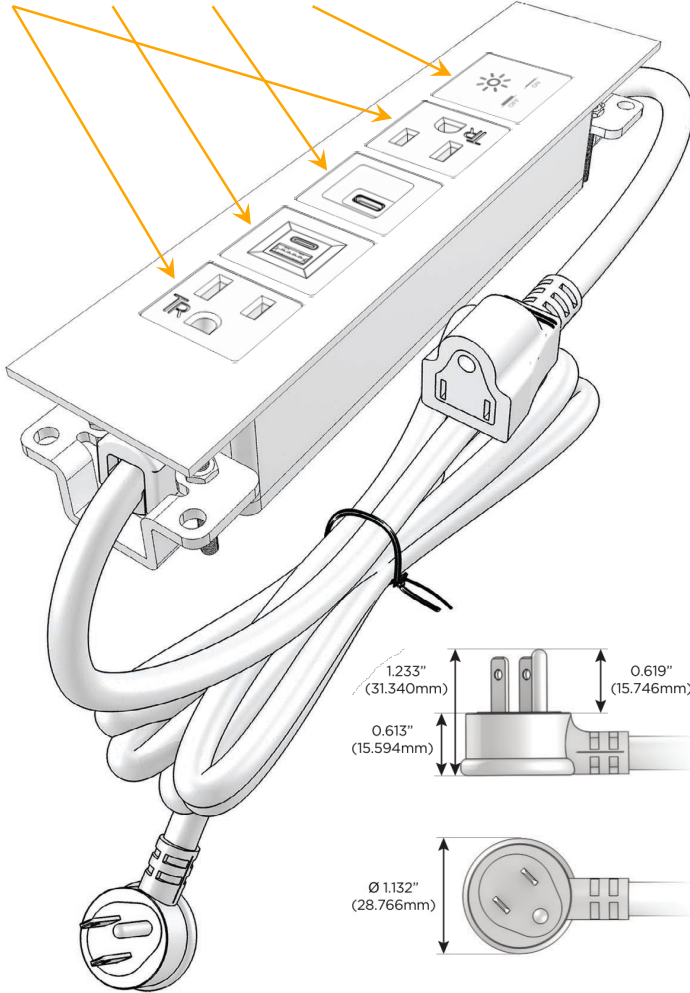

M-POWER-5T

AC POWER & DATA CONNECTIVITY SOLUTION

M-POWER-5T-AESAX-B2ATP

Specs:

Modules/Ports:

- **A** Tamper Resistant AC Receptacle
- **E** USB-A & USB-C (20W)
- **S** USB-C (25W High Speed Charging Port)
- **X** Switched AC

A E S X