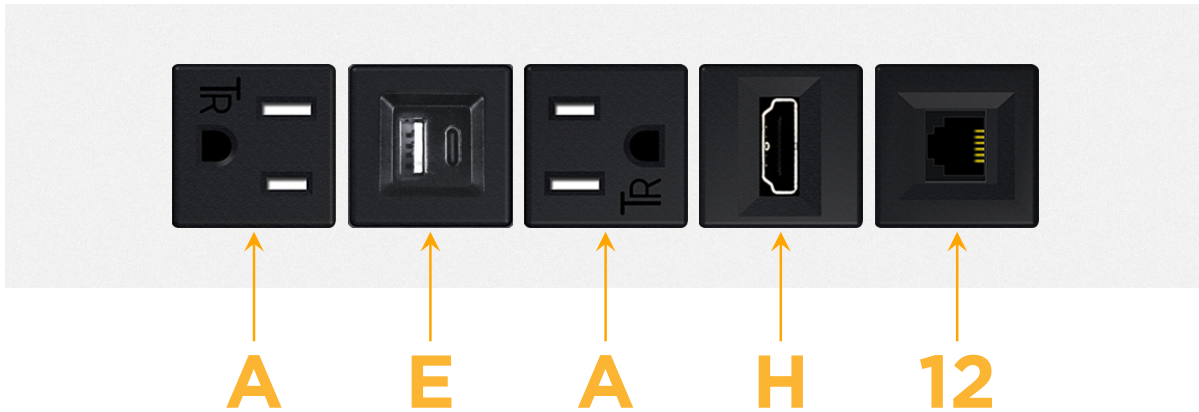

sales@mormax.com

mormax.com

Metro Light & Power's line of power & data solutions offers sophisticated design elements combined with greater ease of installation. Streamlined and low-profile, enhanced by side-exiting cords, our outlets advance the industry with their cutting edge look and feel. We believe flexibility is key, and we provide a variety of mounting options, including the ability to mount in limited spaces. Our outlets are available in many finishes and configurations, in addition to a custom color and finish capability for our clients.

Trim Plate Finish: **WHITE (STEEL)**

Custom Finishes Available

M-POWER-5T-AEAH12-WTP

Features:

**Module/Port Options:**

- A** Tamper Resistant AC Receptacle
- E** USB-A & USB-C (20W)
- M** Double USB-A (Fast Charging Ports - 18W)
- H** HDMI
- 6** CAT 6
- 12** RJ 12
- X** Switched AC
- Y** 3-Way Switch (Low Voltage)
- V** USB-C (45W High Speed Charging Port)
- S** USB-C (25W High Speed Charging Port)
- R** Switched AC (Rocker Switch)
- D** Dimmer Switch

**Plug:**

Supplied with Low Profile Flat 45° Angle 120 VAC Plug

Optional Standard Straight 120 VAC Plug

Optional Straight 120 VAC Pass-through Plug

- CLEAN, COMPACT DESIGN
- STREAMLINED
- LOW PROFILE
- SIDE-EXITING CORDS
- PLUG & PLAY
- 6' AC CORD & PLUG (FLAT PLUG STANDARD)
- CUSTOMIZABLE CONFIGURATIONS AND FINISHES
- UL LISTED FOR MOUNTING IN FURNITURE
- 15A

# M-POWER-5T

AC POWER & DATA CONNECTIVITY SOLUTION

M-POWER-5T-AEAH12-WTP

Specs:

**Modules/Ports:**

- A** Tamper Resistant AC Receptacle
- E** USB-A & USB-C (20W)
- H** HDMI
- 12** RJ 12