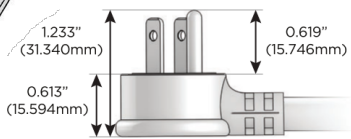

M-POWER-5T

AC POWER & DATA CONNECTIVITY SOLUTION

M-POWER-5T-AEAH12-WTP

Specs:

Modules/Ports:

- **A** Tamper Resistant AC Receptacle
- **E** USB-A & USB-C (20W)
- **H** HDMI
- **12** RJ 12

A E H 12