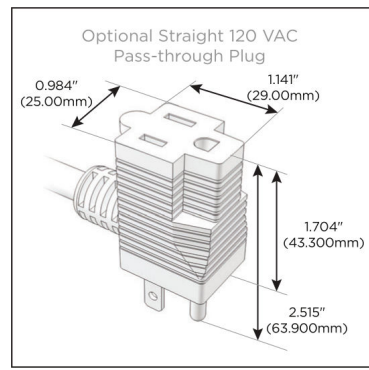

M-POWER-5T

AC POWER & DATA CONNECTIVITY SOLUTION

M-POWER-5T-AEAH12-WTP

Specs:

Modules/Ports:

- **A** Tamper Resistant AC Receptacle
- **E** USB-A & USB-C (20W)
- **H** HDMI
- **12** RJ 12

A E H 12