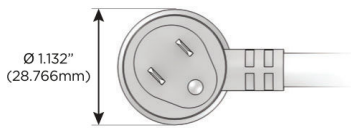

M-POWER-5T

AC POWER & DATA CONNECTIVITY SOLUTION

M-POWER-5T-AEAH12-WTP

Specs:

Modules/Ports:

- **A** Tamper Resistant AC Receptacle
- **E** USB-A & USB-C (20W)
- **H** HDMI
- **12** RJ 12

A E H 12