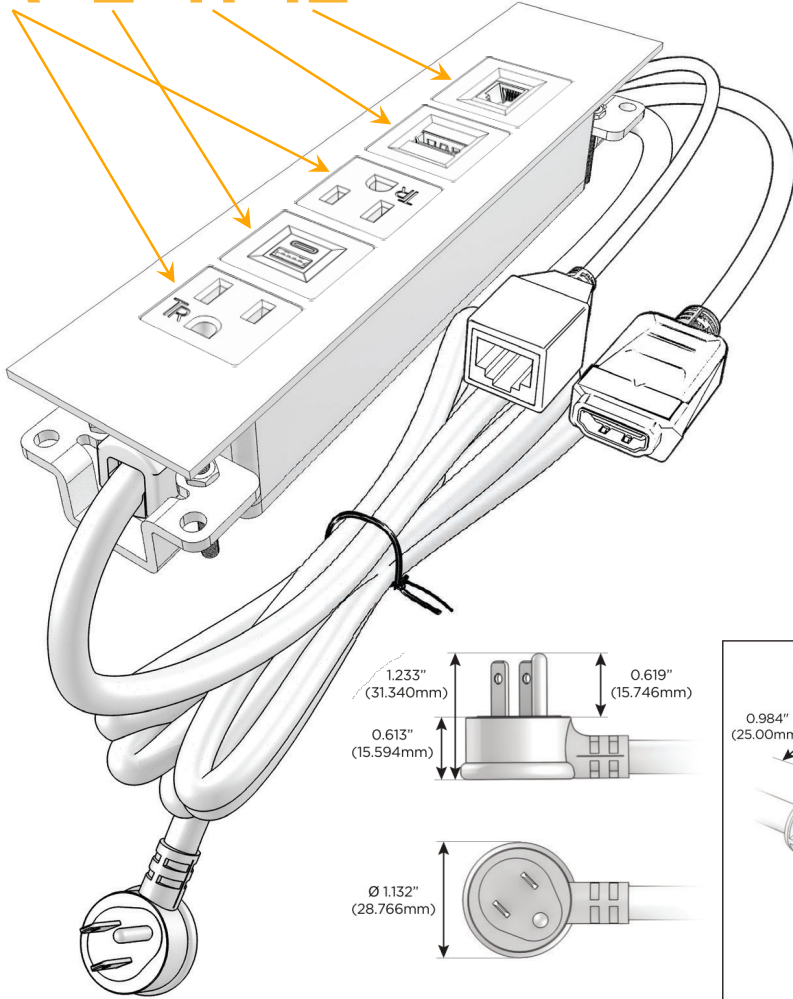

M-POWER-5T

AC POWER & DATA CONNECTIVITY SOLUTION

M-POWER-5T-AEAH12-WTP

Specs:

Modules/Ports:

- **A** Tamper Resistant AC Receptacle
- **E** USB-A & USB-C (20W)
- **H** HDMI
- **12** RJ 12

A E H 12