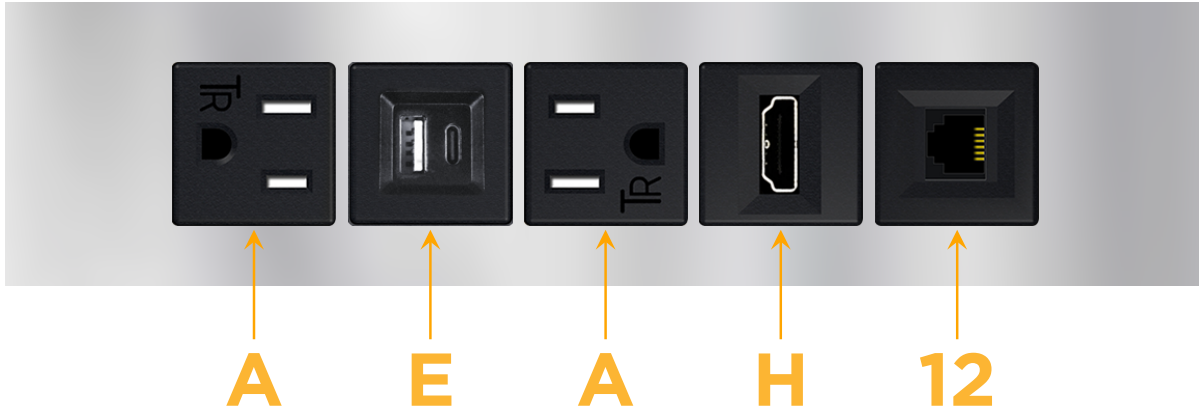

Trim Plate Finish: **STAINLESS STEEL MIRROR FINISH**

Custom Finishes Available

M-POWER-5T-AEAH12-SS8TP

Features:

Module/Port Options:

- A** Tamper Resistant AC Receptacle
- E** USB-A & USB-C (20W)
- M** Double USB-A (Fast Charging Ports - 18W)
- H** HDMI
- 6** CAT 6
- 12** RJ 12
- X** Switched AC
- Y** 3-Way Switch (Low Voltage)
- V** USB-C (45W High Speed Charging Port)
- S** USB-C (25W High Speed Charging Port)
- R** Switched AC (Rocker Switch)
- D** Dimmer Switch

Plug:

Supplied with Low Profile Flat 45° Angle 120 VAC Plug

Optional Standard Straight 120 VAC Plug

Optional Straight 120 VAC Pass-through Plug

- CLEAN, COMPACT DESIGN
- STREAMLINED
- LOW PROFILE
- SIDE-EXITING CORDS
- PLUG & PLAY
- 6' AC CORD & PLUG (FLAT PLUG STANDARD)
- CUSTOMIZABLE CONFIGURATIONS AND FINISHES
- UL LISTED FOR MOUNTING IN FURNITURE
- 15A

M-POWER-5T

AC POWER & DATA CONNECTIVITY SOLUTION

M-POWER-5T-AEAH12-SS8TP

Specs:

Modules/Ports:

- A** Tamper Resistant AC Receptacle
- E** USB-A & USB-C (20W)
- H** HDMI
- 12** RJ 12

A E H 12

Distributed by