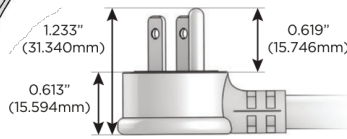

Plug:

Supplied with Low Profile Flat 45° Angle 120 VAC Plug

Optional Standard Straight 120 VAC Plug

Optional Straight 120 VAC Pass-through Plug

- CLEAN, COMPACT DESIGN
- STREAMLINED
- LOW PROFILE
- SIDE-EXITING CORDS
- PLUG & PLAY
- 6' AC CORD & PLUG (FLAT PLUG STANDARD)
- CUSTOMIZABLE CONFIGURATIONS AND FINISHES
- UL LISTED FOR MOUNTING IN FURNITURE
- 15A

M-POWER-5T

AC POWER & DATA CONNECTIVITY SOLUTION

M-POWER-5T-AEAH12-SS8TP

Specs:

Modules/Ports:

- A** Tamper Resistant AC Receptacle
- E** USB-A & USB-C (20W)
- H** HDMI
- 12** RJ 12

A E H 12

Distributed by