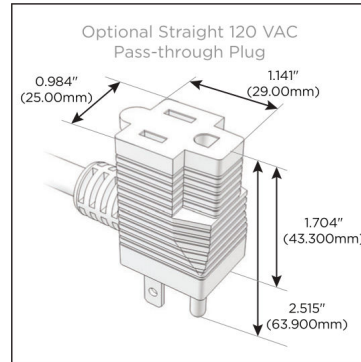

Plug:

Supplied with Low Profile Flat 45° Angle 120 VAC Plug

Optional Standard Straight 120 VAC Plug

Optional Straight 120 VAC Pass-through Plug

- CLEAN, COMPACT DESIGN
- STREAMLINED
- LOW PROFILE
- SIDE-EXITING CORDS
- PLUG & PLAY
- 6' AC CORD & PLUG (FLAT PLUG STANDARD)
- CUSTOMIZABLE CONFIGURATIONS AND FINISHES
- UL LISTED FOR MOUNTING IN FURNITURE
- 15A

M-POWER-5T

AC POWER & DATA CONNECTIVITY SOLUTION

M-POWER-5T-AEAH12-SS8TP

Specs:

Modules/Ports:

- A** Tamper Resistant AC Receptacle
- E** USB-A & USB-C (20W)
- H** HDMI
- 12** RJ 12

A E H 12

Distributed by