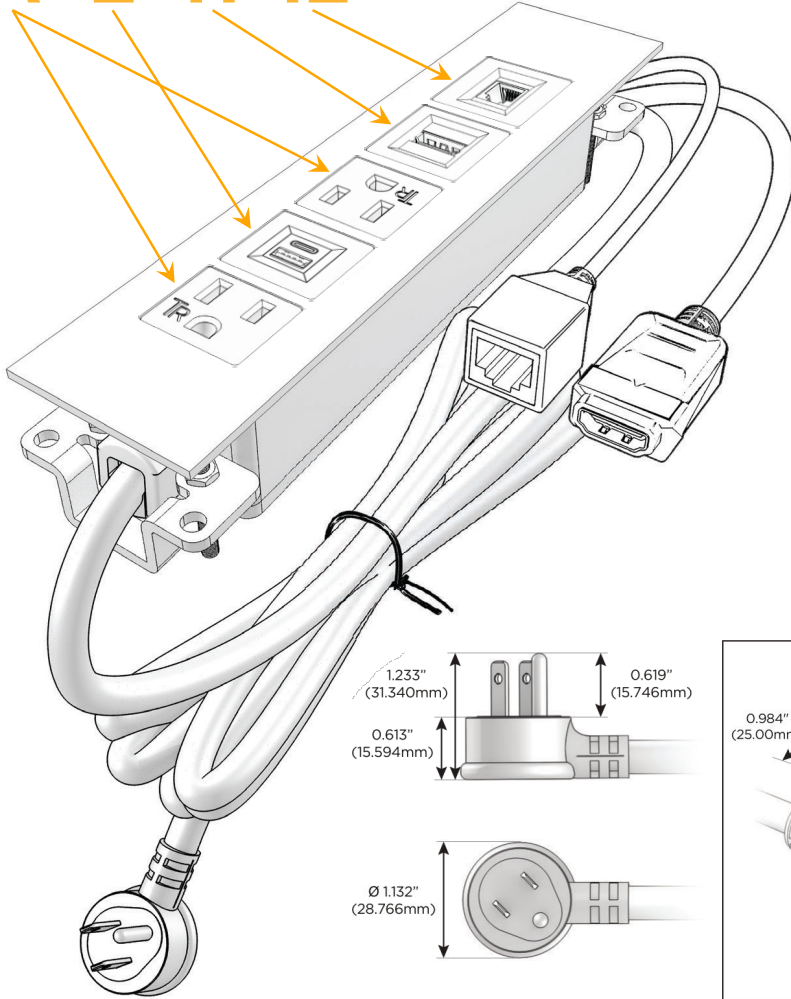

Trim Plate Finish: **STAINLESS STEEL MIRROR FINISH**

Custom Finishes Available

M-POWER-5T-AEAH12-SS8TP

Features:

Module/Port Options:

- A** Tamper Resistant AC Receptacle
- E** USB-A & USB-C (20W)
- M** Double USB-A (Fast Charging Ports - 18W)
- H** HDMI
- 6** CAT 6
- 12** RJ 12
- X** Switched AC
- Y** 3-Way Switch (Low Voltage)
- V** USB-C (45W High Speed Charging Port)
- S** USB-C (25W High Speed Charging Port)
- R** Switched AC (Rocker Switch)
- D** Dimmer Switch

Plug:

Supplied with Low Profile Flat 45° Angle 120 VAC Plug

Optional Standard Straight 120 VAC Plug

Optional Straight 120 VAC Pass-through Plug

- CLEAN, COMPACT DESIGN
- STREAMLINED
- LOW PROFILE
- SIDE-EXITING CORDS
- PLUG & PLAY
- 6' AC CORD & PLUG (FLAT PLUG STANDARD)
- CUSTOMIZABLE CONFIGURATIONS AND FINISHES
- UL LISTED FOR MOUNTING IN FURNITURE
- 15A

M-POWER-5T

AC POWER & DATA CONNECTIVITY SOLUTION

M-POWER-5T-AEAH12-SS8TP

Specs:

Modules/Ports:

- A** Tamper Resistant AC Receptacle
- E** USB-A & USB-C (20W)
- H** HDMI
- 12** RJ 12

A E H 12

Distributed by