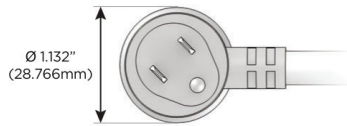

Trim Plate Finish: **STAINLESS STEEL MIRROR FINISH**

Custom Finishes Available

M-POWER-5T-AEAH12-SS8TP

Features:

Module/Port Options:

- A** Tamper Resistant AC Receptacle
- E** USB-A & USB-C (20W)
- M** Double USB-A (Fast Charging Ports - 18W)
- H** HDMI
- 6** CAT 6
- 12** RJ 12
- X** Switched AC
- Y** 3-Way Switch (Low Voltage)
- V** USB-C (45W High Speed Charging Port)
- S** USB-C (25W High Speed Charging Port)
- R** Switched AC (Rocker Switch)
- D** Dimmer Switch

Plug:

Supplied with Low Profile Flat 45° Angle 120 VAC Plug

Optional Standard Straight 120 VAC Plug

Optional Straight 120 VAC Pass-through Plug

- CLEAN, COMPACT DESIGN
- STREAMLINED
- LOW PROFILE
- SIDE-EXITING CORDS
- PLUG & PLAY
- 6' AC CORD & PLUG (FLAT PLUG STANDARD)
- CUSTOMIZABLE CONFIGURATIONS AND FINISHES
- UL LISTED FOR MOUNTING IN FURNITURE
- 15A

M-POWER-5T

AC POWER & DATA CONNECTIVITY SOLUTION

M-POWER-5T-AEAH12-SS8TP

Specs:

Modules/Ports:

- A** Tamper Resistant AC Receptacle
- E** USB-A & USB-C (20W)
- H** HDMI
- 12** RJ 12

A E H 12

Distributed by