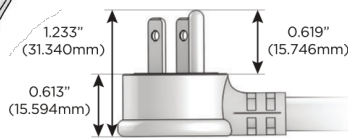

## AC POWER & DATA CONNECTIVITY SOLUTION

M-POWER-5T-AEAH12-SATP

Specs:

**Modules/Ports:**

- A** Tamper Resistant AC Receptacle
- E** USB-A & USB-C (20W)
- H** HDMI
- 12** RJ 12

**A E H 12**

Distributed by

Mormax Company, Inc.