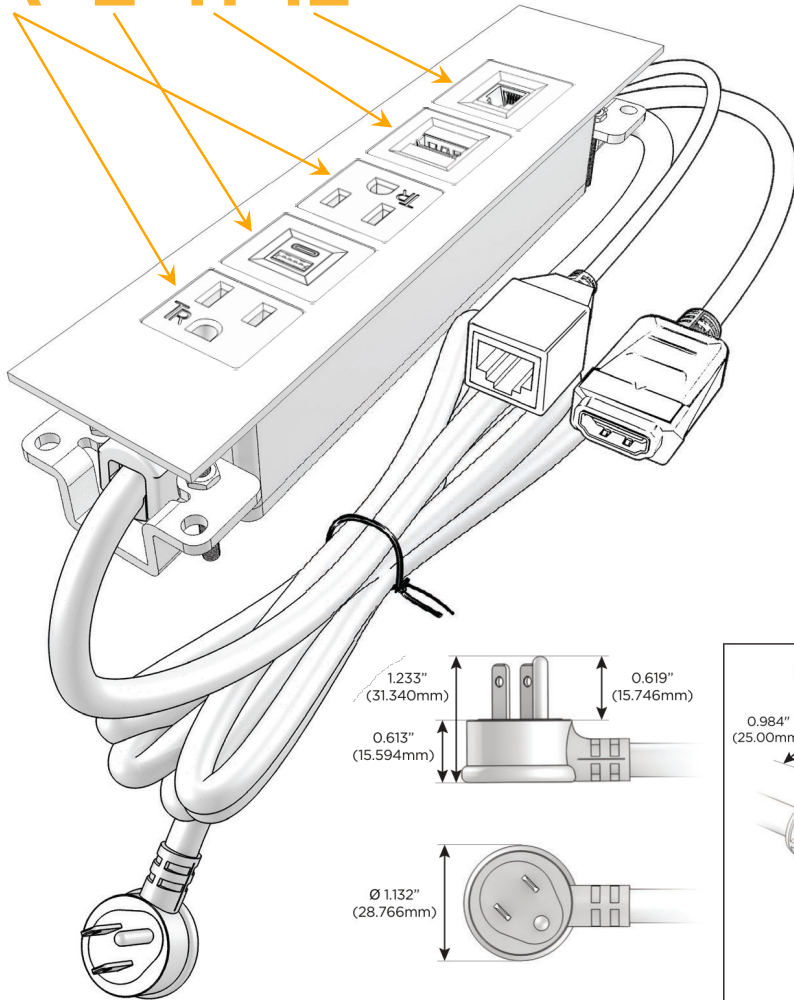

### Module/Port Options:

- A** Tamper Resistant AC Receptacle
- E** USB-A & USB-C (20W)
- M** Double USB-A (Fast Charging Ports - 18W)
- H** HDMI
- 6** CAT 6
- 12** RJ 12
- X** Switched AC
- Y** 3-Way Switch (Low Voltage)
- V** USB-C (45W High Speed Charging Port)
- S** USB-C (25W High Speed Charging Port)
- R** Switched AC (Rocker Switch)
- D** Dimmer Switch

### Plug:

Supplied with Low Profile Flat 45° Angle 120 VAC Plug

Optional Standard Straight 120 VAC Plug

Optional Straight 120 VAC Pass-through Plug

- CLEAN, COMPACT DESIGN
- STREAMLINED
- LOW PROFILE
- SIDE-EXITING CORDS
- PLUG & PLAY
- 6' AC CORD & PLUG (FLAT PLUG STANDARD)
- CUSTOMIZABLE CONFIGURATIONS AND FINISHES
- UL LISTED FOR MOUNTING IN FURNITURE
- 15A

## AC POWER & DATA CONNECTIVITY SOLUTION

M-POWER-5T-AEAH12-SATP

Specs:

**Modules/Ports:**

- A** Tamper Resistant AC Receptacle
- E** USB-A & USB-C (20W)
- H** HDMI
- 12** RJ 12

**A E H 12**

Distributed by

Mormax Company, Inc.