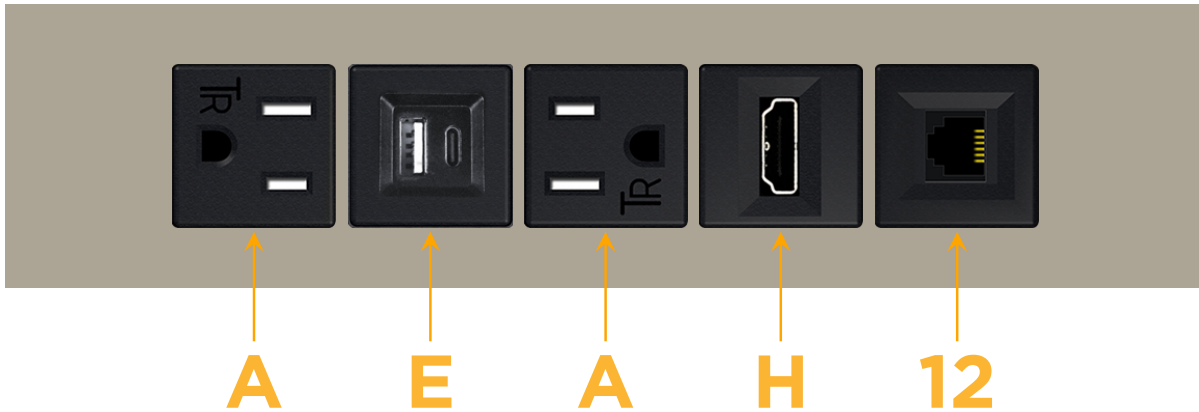

M-POWER-5T

AC POWER & DATA CONNECTIVITY SOLUTION

M-POWER-5T-AEAH12-SATP

Distributed by

Mormax Company, Inc.

8 Westchester Plaza

Elmsford, NY 10523

914-699-0101

sales@mormax.com

mormax.com

Metro Light & Power's line of power & data solutions offers sophisticated design elements combined with greater ease of installation. Streamlined and low-profile, enhanced by side-exiting cords, our outlets advance the industry with their cutting edge look and feel. We believe flexibility is key, and we provide a variety of mounting options, including the ability to mount in limited spaces. Our outlets are available in many finishes and configurations, in addition to a custom color and finish capability for our clients.

Trim Plate Finish: **SATIN NICKEL (ABS)**

Custom Finishes Available

M-POWER-5T-AEAH12-SATP

Features:

Module/Port Options:

- **A** Tamper Resistant AC Receptacle
- **E** USB-A & USB-C (20W)
- **M** Double USB-A (Fast Charging Ports - 18W)
- **H** HDMI
- **6** CAT 6
- **12** RJ 12
- **X** Switched AC
- **Y** 3-Way Switch (Low Voltage)
- **V** USB-C (45W High Speed Charging Port)
- **S** USB-C (25W High Speed Charging Port)
- **R** Switched AC (Rocker Switch)
- **D** Dimmer Switch

Plug:

Supplied with Low Profile Flat 45° Angle 120 VAC Plug

Optional Standard Straight 120 VAC Plug

Optional Straight 120 VAC Pass-through Plug

- CLEAN, COMPACT DESIGN
- STREAMLINED
- LOW PROFILE
- SIDE-EXITING CORDS
- PLUG & PLAY
- 6' AC CORD & PLUG (FLAT PLUG STANDARD)
- CUSTOMIZABLE CONFIGURATIONS AND FINISHES
- UL LISTED FOR MOUNTING IN FURNITURE
- 15A