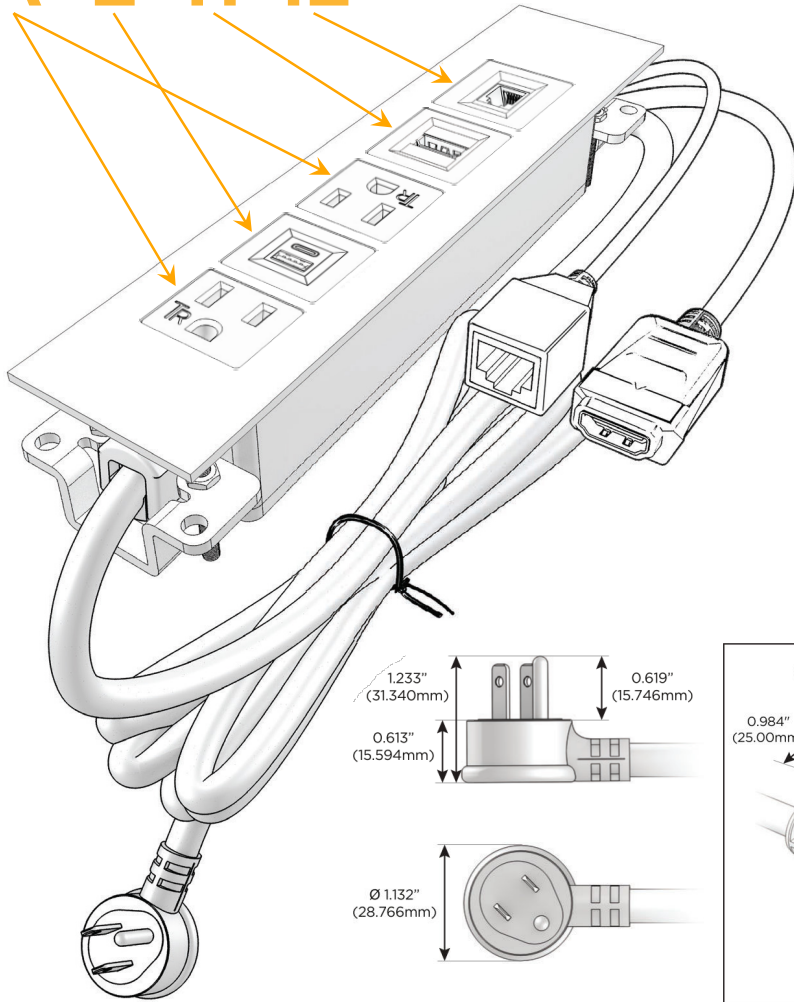

Trim Plate Finish: **CHROME (ABS)**

Custom Finishes Available

M-POWER-5T-AEAH12-CRATP

Features:

Module/Port Options:

- A** Tamper Resistant AC Receptacle
- E** USB-A & USB-C (20W)
- M** Double USB-A (Fast Charging Ports - 18W)
- H** HDMI
- 6** CAT 6
- 12** RJ 12
- X** Switched AC
- Y** 3-Way Switch (Low Voltage)
- V** USB-C (45W High Speed Charging Port)
- S** USB-C (25W High Speed Charging Port)
- R** Switched AC (Rocker Switch)
- D** Dimmer Switch

Plug:

Supplied with Low Profile Flat 45° Angle 120 VAC Plug

Optional Standard Straight 120 VAC Plug

Optional Straight 120 VAC Pass-through Plug

- CLEAN, COMPACT DESIGN
- STREAMLINED
- LOW PROFILE
- SIDE-EXITING CORDS
- PLUG & PLAY
- 6' AC CORD & PLUG (FLAT PLUG STANDARD)
- CUSTOMIZABLE CONFIGURATIONS AND FINISHES
- UL LISTED FOR MOUNTING IN FURNITURE
- 15A

M-POWER-5T

AC POWER & DATA CONNECTIVITY SOLUTION

M-POWER-5T-AEAH12-CRATP

Specs:

Modules/Ports:

- A** Tamper Resistant AC Receptacle
- E** USB-A & USB-C (20W)
- H** HDMI
- 12** RJ 12

A E H 12

Distributed by