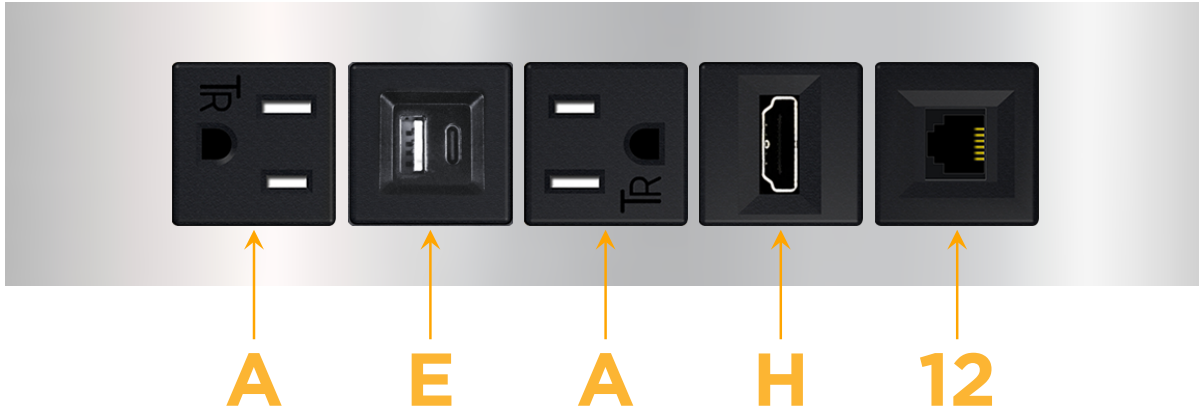

sales@mormax.com

mormax.com

Metro Light & Power's line of power & data solutions offers sophisticated design elements combined with greater ease of installation. Streamlined and low-profile, enhanced by side-exiting cords, our outlets advance the industry with their cutting edge look and feel. We believe flexibility is key, and we provide a variety of mounting options, including the ability to mount in limited spaces. Our outlets are available in many finishes and configurations, in addition to a custom color and finish capability for our clients.

Trim Plate Finish: **CHROME (ABS)**

Custom Finishes Available

M-POWER-5T-AEAH12-CRATP

Features:

Module/Port Options:

- A** Tamper Resistant AC Receptacle
- E** USB-A & USB-C (20W)
- M** Double USB-A (Fast Charging Ports - 18W)
- H** HDMI
- 6** CAT 6
- 12** RJ 12
- X** Switched AC
- Y** 3-Way Switch (Low Voltage)
- V** USB-C (45W High Speed Charging Port)
- S** USB-C (25W High Speed Charging Port)
- R** Switched AC (Rocker Switch)
- D** Dimmer Switch

Plug:

Supplied with Low Profile Flat 45° Angle 120 VAC Plug

Optional Standard Straight 120 VAC Plug

Optional Straight 120 VAC Pass-through Plug

- CLEAN, COMPACT DESIGN
- STREAMLINED
- LOW PROFILE
- SIDE-EXITING CORDS
- PLUG & PLAY
- 6' AC CORD & PLUG (FLAT PLUG STANDARD)
- CUSTOMIZABLE CONFIGURATIONS AND FINISHES
- UL LISTED FOR MOUNTING IN FURNITURE
- 15A

M-POWER-5T

AC POWER & DATA CONNECTIVITY SOLUTION

M-POWER-5T-AEAH12-CRATP

Specs:

Modules/Ports:

- A** Tamper Resistant AC Receptacle
- E** USB-A & USB-C (20W)
- H** HDMI
- 12** RJ 12

A E H 12

Distributed by