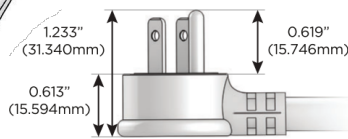

M-POWER-5T

AC POWER & DATA CONNECTIVITY SOLUTION

M-POWER-5T-AEAH12-CRATP

Specs:

Modules/Ports:

- A** Tamper Resistant AC Receptacle
- E** USB-A & USB-C (20W)
- H** HDMI
- 12** RJ 12

A E H 12

Distributed by