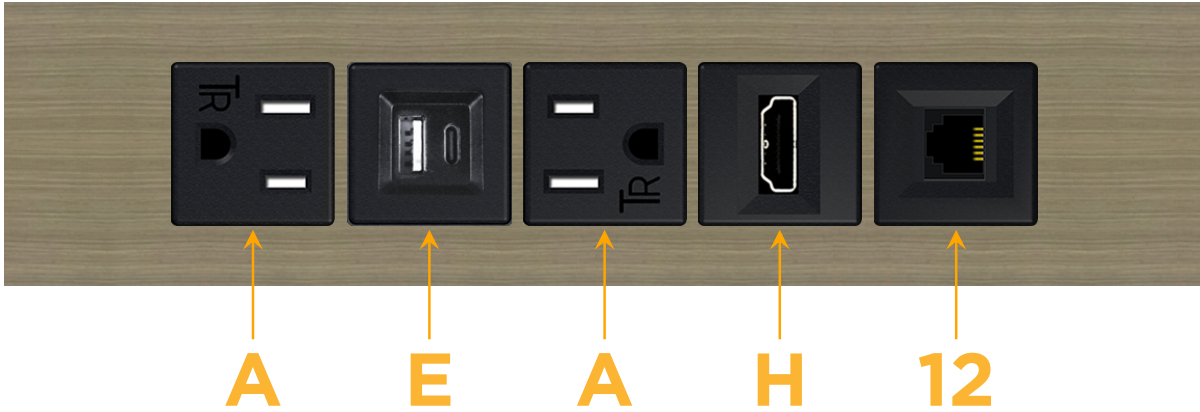

M-POWER-5T

AC POWER & DATA CONNECTIVITY SOLUTION

M-POWER-5T-AEAH12-BZ5AATP

Distributed by

Mormax Company, Inc.

8 Westchester Plaza

Elmsford, NY 10523

914-699-0101

sales@mormax.com

mormax.com

Metro Light & Power's line of power & data solutions offers sophisticated design elements combined with greater ease of installation. Streamlined and low-profile, enhanced by side-exiting cords, our outlets advance the industry with their cutting edge look and feel. We believe flexibility is key, and we provide a variety of mounting options, including the ability to mount in limited spaces. Our outlets are available in many finishes and configurations, in addition to a custom color and finish capability for our clients.

Trim Plate Finish: **ANTIQUED ARCHITECTURAL BRONZE (ABS)**

Custom Finishes Available

M-POWER-5T-AEAH12-BZ5AATP

Features:

Module/Port Options:

- **A** Tamper Resistant AC Receptacle
- **E** USB-A & USB-C (20W)
- **M** Double USB-A (Fast Charging Ports - 18W)
- **H** HDMI
- **6** CAT 6
- **12** RJ 12
- **X** Switched AC
- **Y** 3-Way Switch (Low Voltage)
- **V** USB-C (45W High Speed Charging Port)
- **S** USB-C (25W High Speed Charging Port)
- **R** Switched AC (Rocker Switch)
- **D** Dimmer Switch

Plug:

Supplied with Low Profile Flat 45° Angle 120 VAC Plug

Optional Standard Straight 120 VAC Plug

Optional Straight 120 VAC Pass-through Plug

- CLEAN, COMPACT DESIGN
- STREAMLINED
- LOW PROFILE
- SIDE-EXITING CORDS
- PLUG & PLAY
- 6' AC CORD & PLUG (FLAT PLUG STANDARD)
- CUSTOMIZABLE CONFIGURATIONS AND FINISHES
- UL LISTED FOR MOUNTING IN FURNITURE
- 15A