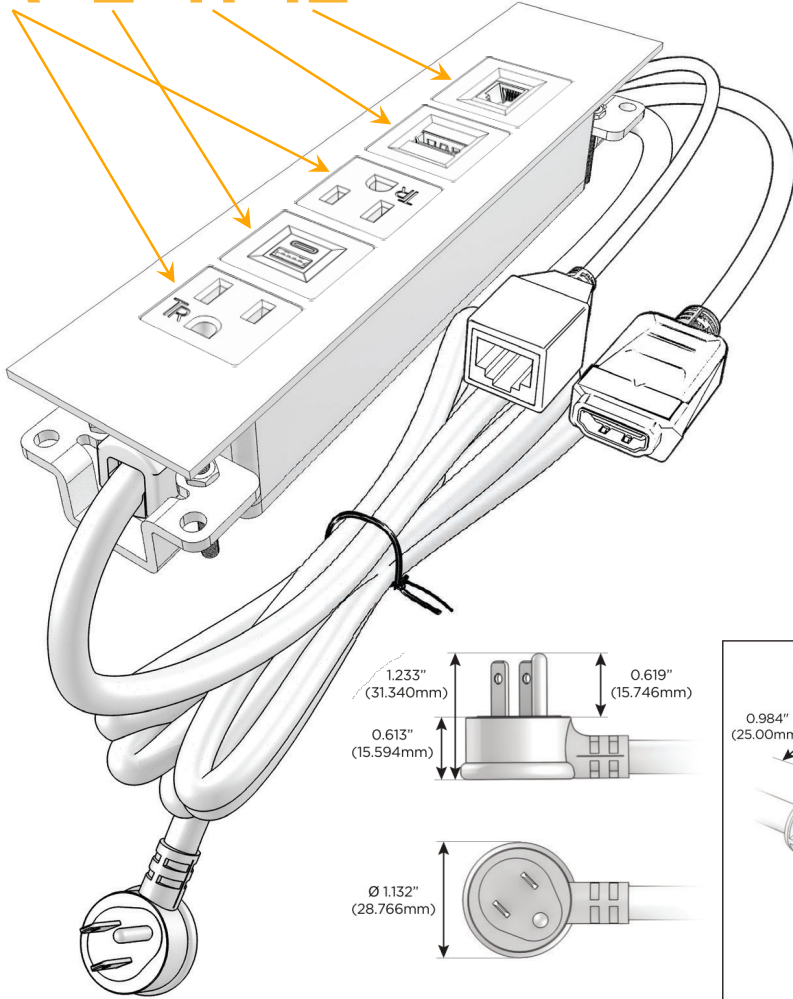

M-POWER-5T

AC POWER & DATA CONNECTIVITY SOLUTION

M-POWER-5T-AEAH12-BZ5AATP

Specs:

Modules/Ports:

- **A** Tamper Resistant AC Receptacle
- **E** USB-A & USB-C (20W)
- **H** HDMI
- **12** RJ 12

A E H 12