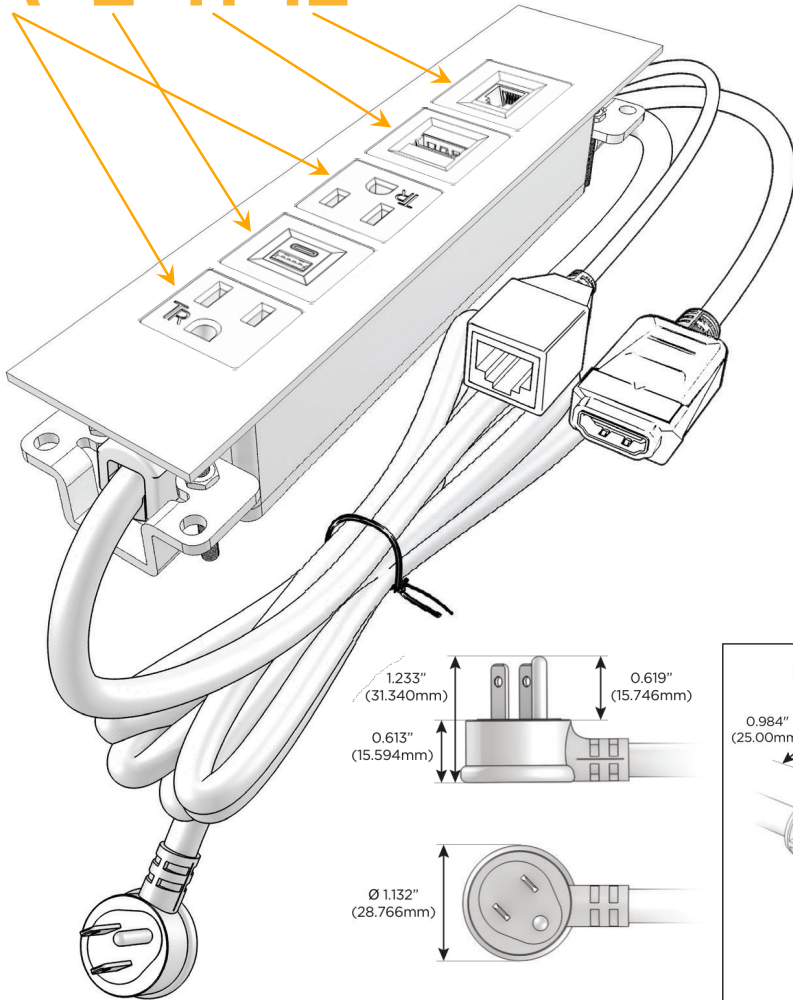

### Module/Port Options:

- A** Tamper Resistant AC Receptacle
- E** USB-A & USB-C (20W)
- M** Double USB-A (Fast Charging Ports - 18W)
- H** HDMI
- 6** CAT 6
- 12** RJ 12
- X** Switched AC
- Y** 3-Way Switch (Low Voltage)
- V** USB-C (45W High Speed Charging Port)
- S** USB-C (25W High Speed Charging Port)
- R** Switched AC (Rocker Switch)
- D** Dimmer Switch

### Plug:

Supplied with Low Profile Flat 45° Angle 120 VAC Plug

Optional Standard Straight 120 VAC Plug

Optional Straight 120 VAC Pass-through Plug

- CLEAN, COMPACT DESIGN
- STREAMLINED
- LOW PROFILE
- SIDE-EXITING CORDS
- PLUG & PLAY
- 6' AC CORD & PLUG (FLAT PLUG STANDARD)
- CUSTOMIZABLE CONFIGURATIONS AND FINISHES
- UL LISTED FOR MOUNTING IN FURNITURE
- 15A

# M-POWER-5T

AC POWER & DATA CONNECTIVITY SOLUTION

M-POWER-5T-AEAH12-BRATP

Specs:

**Modules/Ports:**

- A** Tamper Resistant AC Receptacle
- E** USB-A & USB-C (20W)
- H** HDMI
- 12** RJ 12

**A E H 12**

Distributed by