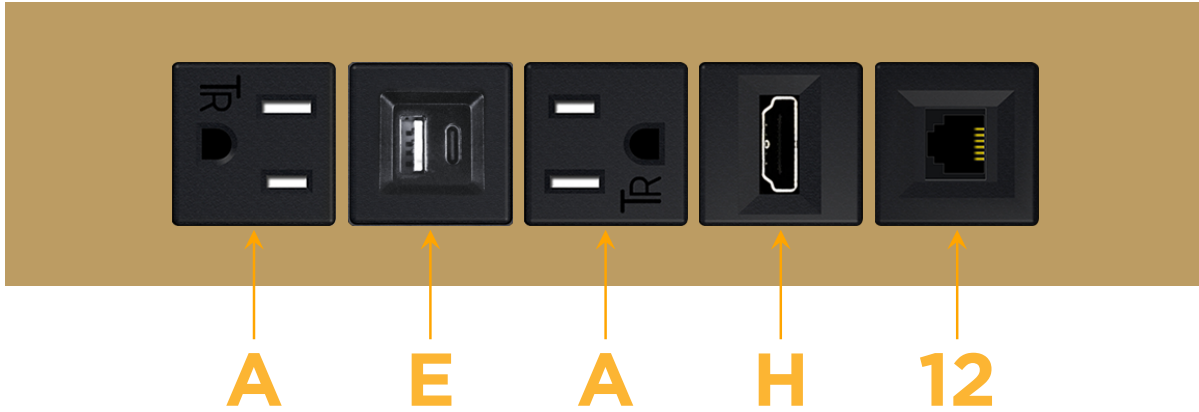

M-POWER-5T

AC POWER & DATA CONNECTIVITY SOLUTION

M-POWER-5T-AEAH12-BRATP

Distributed by

Mormax Company, Inc.

8 Westchester Plaza

Elmsford, NY 10523

914-699-0101

sales@mormax.com

mormax.com

Metro Light & Power's line of power & data solutions offers sophisticated design elements combined with greater ease of installation. Streamlined and low-profile, enhanced by side-exiting cords, our outlets advance the industry with their cutting edge look and feel. We believe flexibility is key, and we provide a variety of mounting options, including the ability to mount in limited spaces. Our outlets are available in many finishes and configurations, in addition to a custom color and finish capability for our clients.

Trim Plate Finish: **BRASS (ABS)**

Custom Finishes Available

M-POWER-5T-AEAH12-BRATP

Features:

Module/Port Options:

- **A** Tamper Resistant AC Receptacle
- **E** USB-A & USB-C (20W)
- **M** Double USB-A (Fast Charging Ports - 18W)
- **H** HDMI
- **6** CAT 6
- **12** RJ 12
- **X** Switched AC
- **Y** 3-Way Switch (Low Voltage)
- **V** USB-C (45W High Speed Charging Port)
- **S** USB-C (25W High Speed Charging Port)
- **R** Switched AC (Rocker Switch)
- **D** Dimmer Switch

Plug:

Supplied with Low Profile Flat 45° Angle 120 VAC Plug

Optional Standard Straight 120 VAC Plug

Optional Straight 120 VAC Pass-through Plug

- CLEAN, COMPACT DESIGN
- STREAMLINED
- LOW PROFILE
- SIDE-EXITING CORDS
- PLUG & PLAY
- 6' AC CORD & PLUG (FLAT PLUG STANDARD)
- CUSTOMIZABLE CONFIGURATIONS AND FINISHES
- UL LISTED FOR MOUNTING IN FURNITURE
- 15A