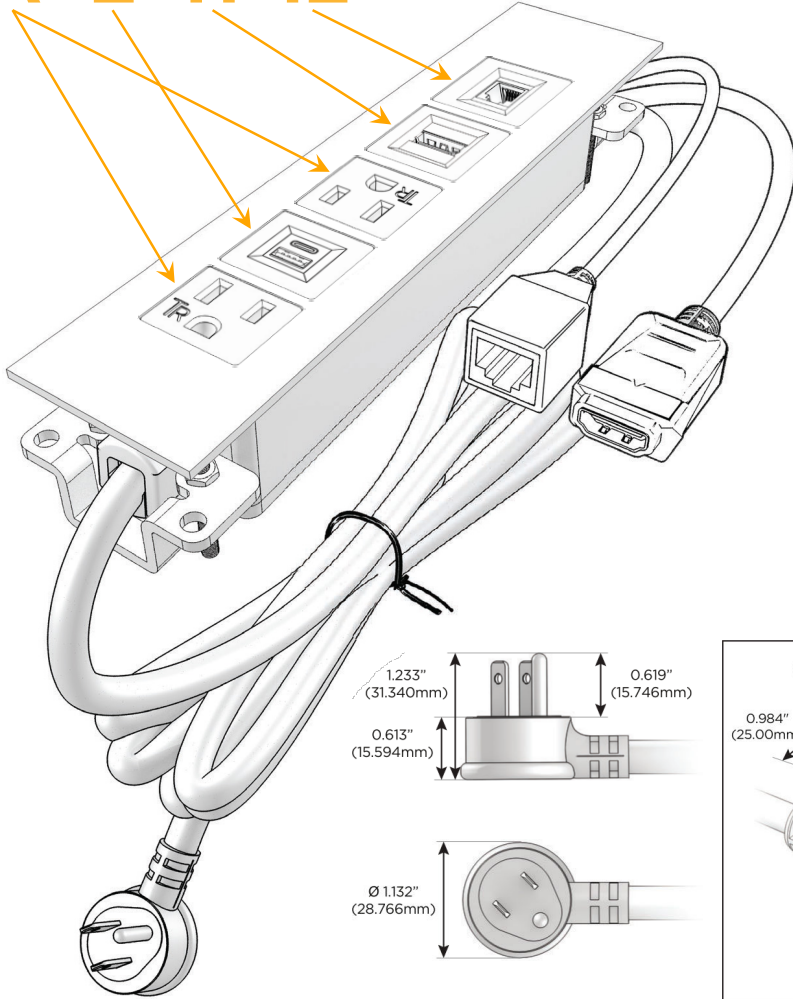

M-POWER-5T

AC POWER & DATA CONNECTIVITY SOLUTION

M-POWER-5T-AEAH12-BRAATP

Specs:

Modules/Ports:

- **A** Tamper Resistant AC Receptacle
- **E** USB-A & USB-C (20W)
- **H** HDMI
- **12** RJ 12

A E H 12