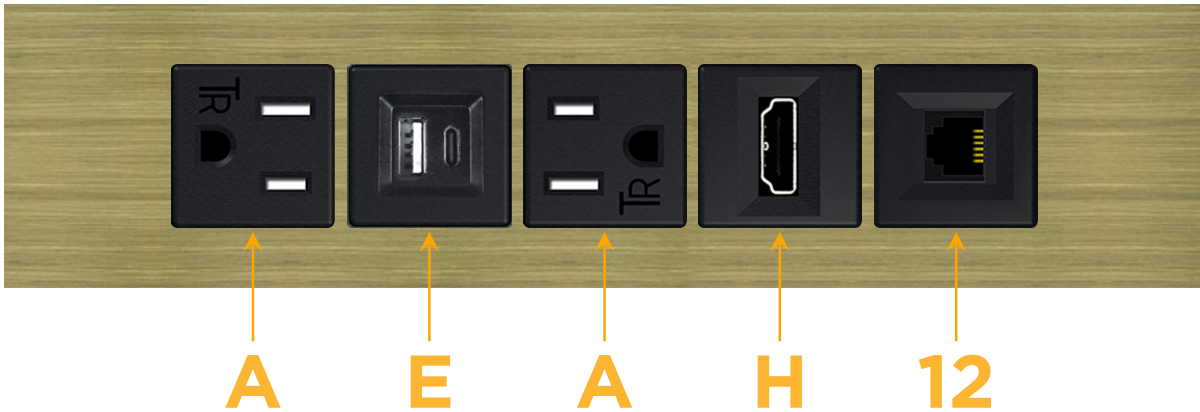

M-POWER-5T

AC POWER & DATA CONNECTIVITY SOLUTION

M-POWER-5T-AEAH12-BRAATP

Distributed by

Mormax Company, Inc.

8 Westchester Plaza

Elmsford, NY 10523

914-699-0101

sales@mormax.com

mormax.com

Metro Light & Power's line of power & data solutions offers sophisticated design elements combined with greater ease of installation. Streamlined and low-profile, enhanced by side-exiting cords, our outlets advance the industry with their cutting edge look and feel. We believe flexibility is key, and we provide a variety of mounting options, including the ability to mount in limited spaces. Our outlets are available in many finishes and configurations, in addition to a custom color and finish capability for our clients.

Trim Plate Finish: **BRASS ANTIQUED (ABS)**

Custom Finishes Available

M-POWER-5T-AEAH12-BRAATP

Features:

Module/Port Options:

- **A** Tamper Resistant AC Receptacle
- **E** USB-A & USB-C (20W)
- **M** Double USB-A (Fast Charging Ports - 18W)
- **H** HDMI
- **6** CAT 6
- **12** RJ 12
- **X** Switched AC
- **Y** 3-Way Switch (Low Voltage)
- **V** USB-C (45W High Speed Charging Port)
- **S** USB-C (25W High Speed Charging Port)
- **R** Switched AC (Rocker Switch)
- **D** Dimmer Switch

Plug:

Supplied with Low Profile Flat 45° Angle 120 VAC Plug

Optional Standard Straight 120 VAC Plug

Optional Straight 120 VAC Pass-through Plug

- CLEAN, COMPACT DESIGN
- STREAMLINED
- LOW PROFILE
- SIDE-EXITING CORDS
- PLUG & PLAY
- 6' AC CORD & PLUG (FLAT PLUG STANDARD)
- CUSTOMIZABLE CONFIGURATIONS AND FINISHES
- UL LISTED FOR MOUNTING IN FURNITURE
- 15A