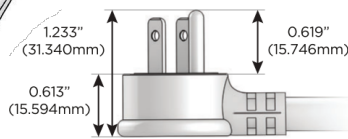

M-POWER-5T

AC POWER & DATA CONNECTIVITY SOLUTION

M-POWER-5T-AEAH12-BRAATP

Specs:

Modules/Ports:

- **A** Tamper Resistant AC Receptacle
- **E** USB-A & USB-C (20W)
- **H** HDMI
- **12** RJ 12

A E H 12