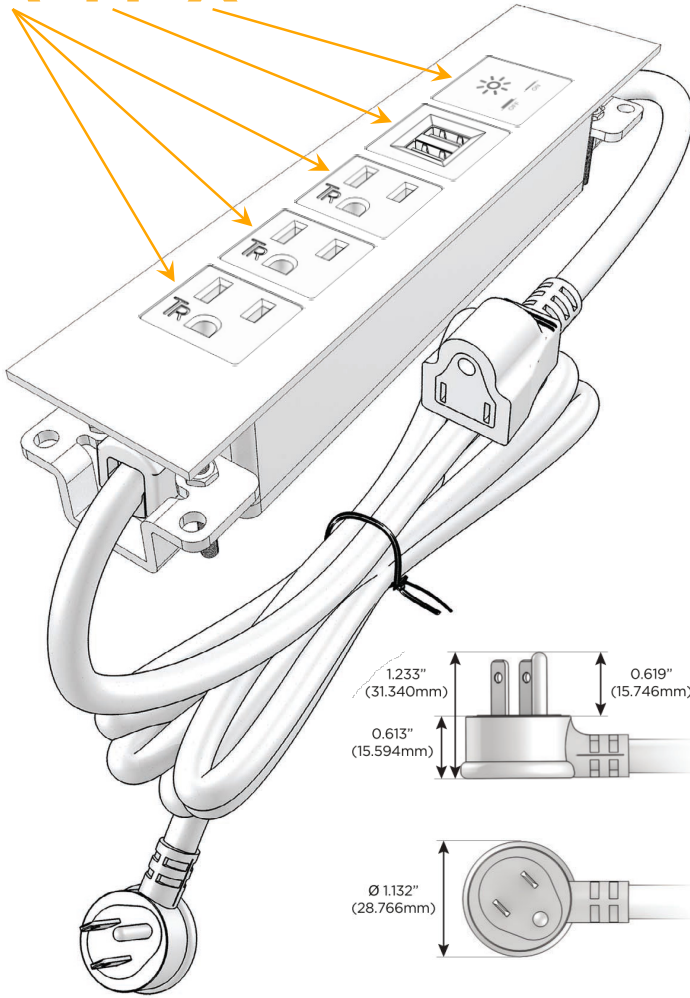

### Module/Port Options:

- A** Tamper Resistant AC Receptacle
- E** USB-A & USB-C (20W)
- M** Double USB-A (Fast Charging Ports - 18W)
- H** HDMI
- 6** CAT 6
- 12** RJ 12
- X** Switched AC
- Y** 3-Way Switch (Low Voltage)
- V** USB-C (45W High Speed Charging Port)
- S** USB-C (25W High Speed Charging Port)
- R** Switched AC (Rocker Switch)
- D** Dimmer Switch

### Plug:

Supplied with Low Profile Flat 45° Angle 120 VAC Plug

Optional Standard Straight 120 VAC Plug

Optional Straight 120 VAC Pass-through Plug

- CLEAN, COMPACT DESIGN
- STREAMLINED
- LOW PROFILE
- SIDE-EXITING CORDS
- PLUG & PLAY
- 6' AC CORD & PLUG (FLAT PLUG STANDARD)
- CUSTOMIZABLE CONFIGURATIONS AND FINISHES
- UL LISTED FOR MOUNTING IN FURNITURE
- 15A

# M-POWER-5T

AC POWER & DATA CONNECTIVITY SOLUTION

M-POWER-5T-AAAMX-SS4ATP

Specs:

**Modules/Ports:**

- A** Tamper Resistant AC Receptacle
- M** Double USB-A (Fast Charging Ports - 18W)
- X** Switched AC

**A M X**