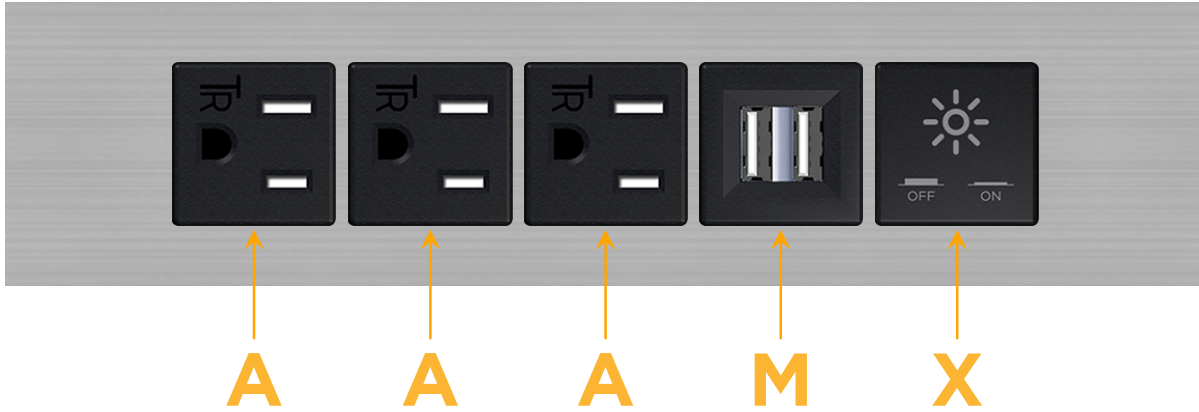

M-POWER-5T

AC POWER & DATA CONNECTIVITY SOLUTION

M-POWER-5T-AAAMX-SS4ATP

Distributed by

Mormax Company, Inc.

8 Westchester Plaza

Elmsford, NY 10523

914-699-0101

sales@mormax.com

mormax.com

Metro Light & Power's line of power & data solutions offers sophisticated design elements combined with greater ease of installation. Streamlined and low-profile, enhanced by side-exiting cords, our outlets advance the industry with their cutting edge look and feel. We believe flexibility is key, and we provide a variety of mounting options, including the ability to mount in limited spaces. Our outlets are available in many finishes and configurations, in addition to a custom color and finish capability for our clients.

Trim Plate Finish: **BRUSHED STAINLESS (ABS)**

Custom Finishes Available

M-POWER-5T-AAAMX-SS4ATP

Features:

Module/Port Options:

- **A** Tamper Resistant AC Receptacle
- **E** USB-A & USB-C (20W)
- **M** Double USB-A (Fast Charging Ports - 18W)
- **H** HDMI
- **6** CAT 6
- **12** RJ 12
- **X** Switched AC
- **Y** 3-Way Switch (Low Voltage)
- **V** USB-C (45W High Speed Charging Port)
- **S** USB-C (25W High Speed Charging Port)
- **R** Switched AC (Rocker Switch)
- **D** Dimmer Switch

Plug:

Supplied with Low Profile Flat 45° Angle 120 VAC Plug

Optional Standard Straight 120 VAC Plug

Optional Straight 120 VAC Pass-through Plug

- CLEAN, COMPACT DESIGN
- STREAMLINED
- LOW PROFILE
- SIDE-EXITING CORDS
- PLUG & PLAY
- 6' AC CORD & PLUG (FLAT PLUG STANDARD)
- CUSTOMIZABLE CONFIGURATIONS AND FINISHES
- UL LISTED FOR MOUNTING IN FURNITURE
- 15A