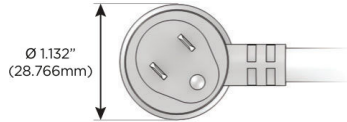

### Plug:

Supplied with Low Profile Flat 45° Angle 120 VAC Plug

Optional Standard Straight 120 VAC Plug

Optional Straight 120 VAC Pass-through Plug

- CLEAN, COMPACT DESIGN
- STREAMLINED
- LOW PROFILE
- SIDE-EXITING CORDS
- PLUG & PLAY
- 6' AC CORD & PLUG (FLAT PLUG STANDARD)
- CUSTOMIZABLE CONFIGURATIONS AND FINISHES
- UL LISTED FOR MOUNTING IN FURNITURE
- 15A

# M-POWER-5T

AC POWER & DATA CONNECTIVITY SOLUTION

M-POWER-5T-AAAMX-SS4ATP

Specs:

**Modules/Ports:**

- A** Tamper Resistant AC Receptacle
- M** Double USB-A (Fast Charging Ports - 18W)
- X** Switched AC

**A M X**