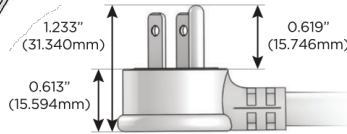

### Plug:

Supplied with Low Profile Flat 45° Angle 120 VAC Plug

Optional Standard Straight 120 VAC Plug

Optional Straight 120 VAC Pass-through Plug

- CLEAN, COMPACT DESIGN
- STREAMLINED
- LOW PROFILE
- SIDE-EXITING CORDS
- PLUG & PLAY
- 6' AC CORD & PLUG (FLAT PLUG STANDARD)
- CUSTOMIZABLE CONFIGURATIONS AND FINISHES
- UL LISTED FOR MOUNTING IN FURNITURE
- 15A

# M-POWER-5T

AC POWER & DATA CONNECTIVITY SOLUTION

M-POWER-5T-AAAMX-SS4ATP

Specs:

**Modules/Ports:**

- A** Tamper Resistant AC Receptacle
- M** Double USB-A (Fast Charging Ports - 18W)
- X** Switched AC

**A M X**